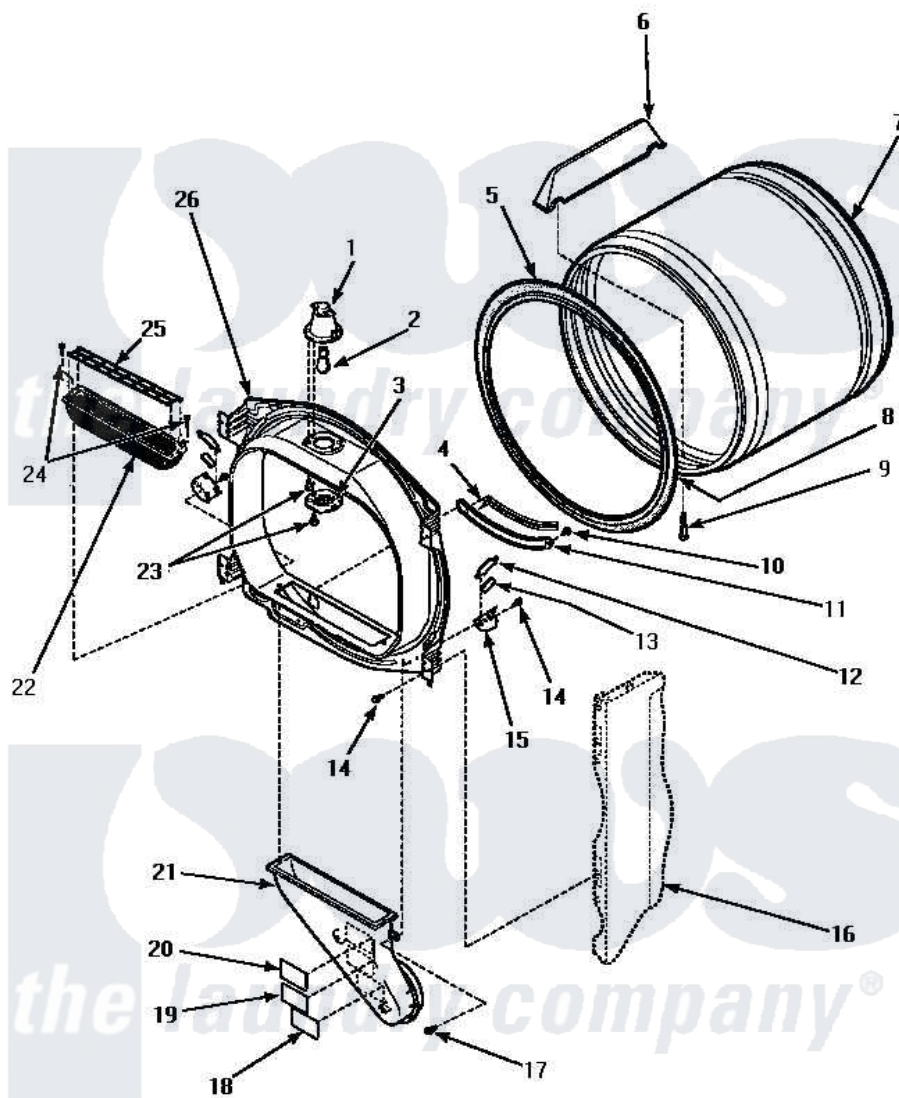

# Amana LG4309W (BOM: P1163503W W) 04 - FR BLKHD, AIR DUCT, FELT SEAL & CYLINDER

## FRONT BULKHEAD, AIR DUCT, FELT SEAL AND CYLINDER

Amana Residential Amana LG4309W (BOM: P1163503W W) Dryer Parts Parts Diagram 04 - FR BLKHD, AIR DUCT, FELT SEAL & CYLINDER

[Click on the part number to view part](#)

Item	Original Part Number	Replaced By	Status	Part Description
5	501801	<a href="#">37001132</a>		Seal, Cylinder
6	500022	<a href="#">510102</a>		Baffle- SH
7	500013WP		Not Available	ASSY,CYLINDER-HOME-
8	22506P	<a href="#">511637P</a>		Adh Dow 737 Clr 3 Oz Tube
9	<a href="#">Y62588</a>			Screw, 10BT-12 X 1 Tap
10	501668	<a href="#">503688</a>		Screw, 10B-16 X .34 I
11	501246		Not Available	MOUNTING,MOISTURE SENSOR
12	Y501676	<a href="#">37001298</a>		Glide- Dry
13	500121	<a href="#">510189</a>		Pad Felt
14	501668	<a href="#">503688</a>		Screw, 10B-16 X .34 I
15	501554	<a href="#">12002090</a>		Bracket
16	Y00000000		Not Available	SEE NOTE CABINET
17	Y31645	<a href="#">27001200</a>		Screw
18	56259		Not Available	STICKER

19	500049	Not Available	STICKER
20	500314	Not Available	LABEL, WARNING
21	500241	Not Available	DUCT, HEAT
22	502093	<a href="#">502140P</a>	Filter, Lint Kit
"	<a href="#">502140P</a>		Filter, Lint Kit
23	500248	<a href="#">M0211530</a>	Screw-SM No.8-18 X 3/8"
24	<a href="#">500226</a>		Screw, 8b-16 x 5/8 Tap
25	<a href="#">502092</a>		Cover, Lint Filter
26	<a href="#">500016W</a>		Assembly, Bulkhead Front Complete