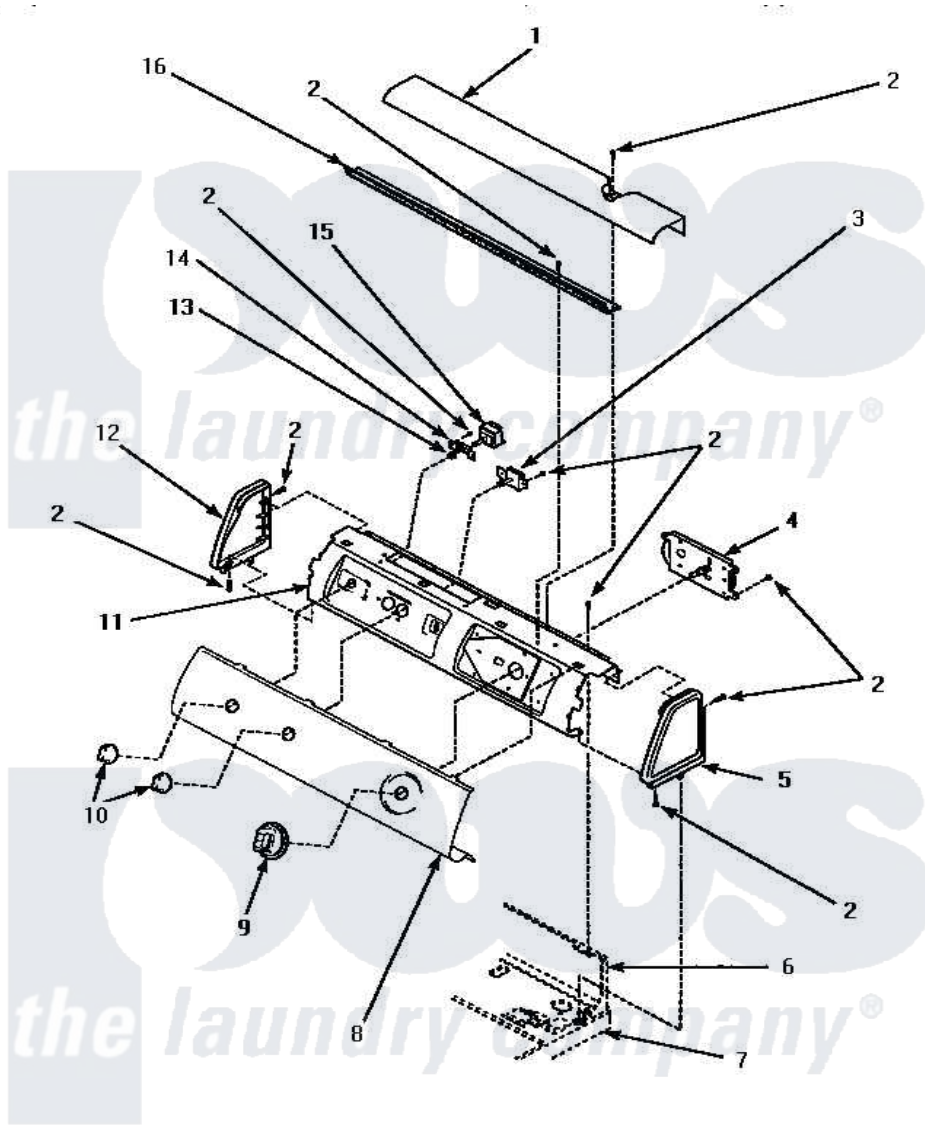

Amana LG4309W (BOM: P1163503W W) 06 - GRAPHIC PANEL, CONTROL HOOD & CONTROLS

GRAPHIC PANEL, CONTROL HOOD AND CONTROLS

Amana [Residential Amana LG4309W \(BOM: P1163503W W\) Dryer Parts](#) Parts Diagram 06 - GRAPHIC PANEL, CONTROL HOOD & CONTROLS
 Click on the part number to view part

Item	Original Part Number	Replaced By	Status	Part Description
"	NOTE:		Not Available	DOOR ASSEMBLY DOES NOT INCLUDE 500236 DOOR HINGE MOUNTING CLIP AND FOUR 500226 SCREWS.
1	500302		Not Available	COVER, TOP
2	501086	90767		Screw, 8A X 3/8 HeX Washer Head Tapping
4	59419	502963		Timer, 3 Cycle
5	34815		Not Available	PANEL, END R.H. (BLK)
6	Y00000000		Not Available	SEE NOTE CONTROL HOOD REAR PANEL
7	Y00000000		Not Available	SEE NOTE CABINET TOP
8	500784		Not Available	PANEL, GRAPHIC
9	500311	502220W		Knob, Timer
10	34847			Assembly, Knob-Rotary
11	500300		Not Available	BRACKET, CONTROL SUPPORT-MECH

12	34816		Panel, End
13	57584	Not Available	NUT
14	59704		Bracket, Switch Mount
15	Y61511	Not Available	SWITCH,FABRIC SELECTOR
16	500300	Not Available	BRACKET,CONTROL SUPPORT-MECH