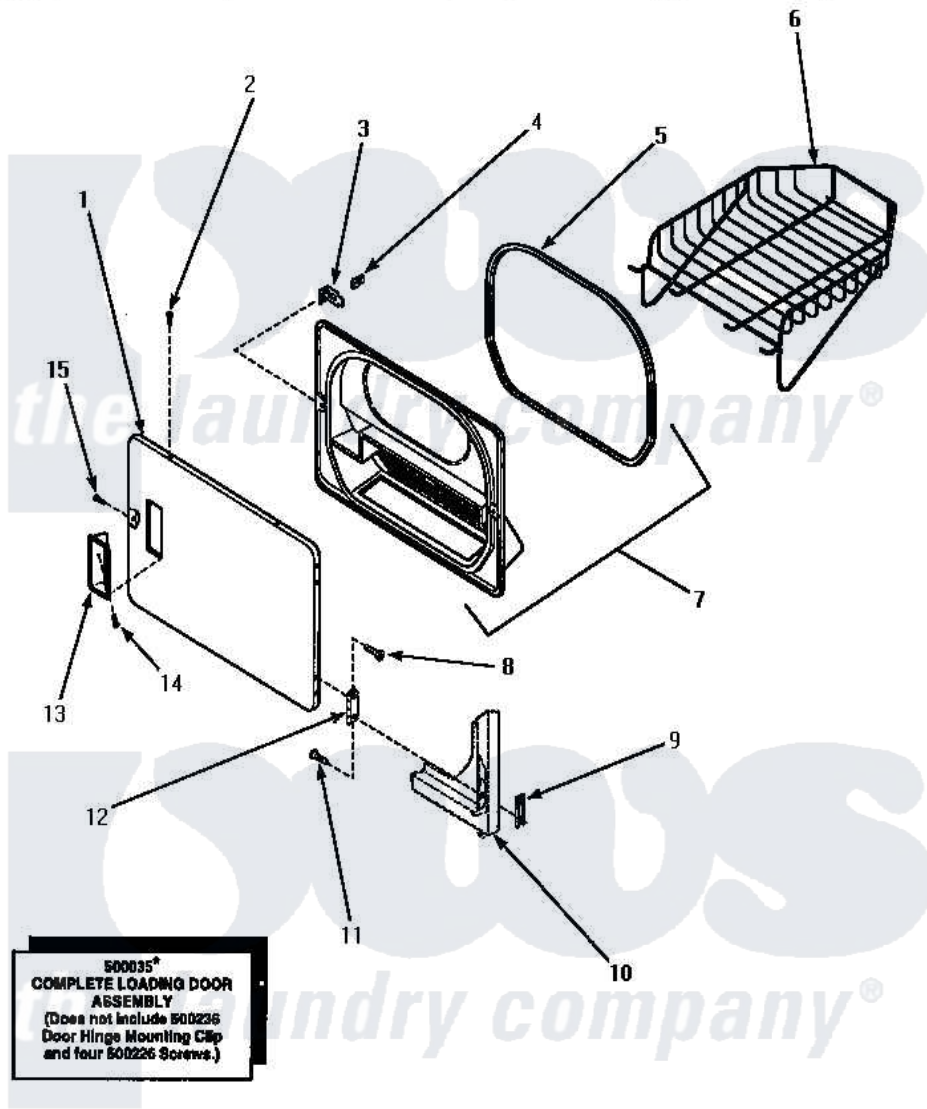

Amana LG4309W (BOM: P1163503W W) 09 - LOADING DOOR WITH DRYING RACK

LOADING DOOR WITH DRYING RACK

Amana Residential Amana LG4309W (BOM: P1163503W W) Dryer Parts Parts Diagram 09 - LOADING DOOR WITH DRYING RACK

Click on the part number to view part

Item	Original Part Number	Replaced By	Status	Part Description
1	500040L			Assembly, Door-Home
"	500040W			Assembly, Door-Home
2	500226			Screw, 8b-16 x 5/8 Tap
3	500223	40116201		Bracket, Door Strike
4	500039	510181		Strike Doormetal
5	500200		Not Available	SEAL,DOOR
6	501295P		Not Available	RACK, DRYING
7	500199		Not Available	ASSY,LINER & SEAL
8	500226			Screw, 8b-16 x 5/8 Tap
9	500236			Clip, Door Hinge Mount
10	Y00000000		Not Available	SEE NOTE FRONT PANEL
11	500226			Screw, 8b-16 x 5/8 Tap
12	500041	Y503676		Hinge, Door And Top
13	500042L		Not Available	PULL,DOOR
"	500042W		Not Available	PULL,DOOR

14	500297	8281236	Screw
15	500226		Screw, 8b-16 x 5/8 Tap
NI	500035W	Not Available	ASSY,DOOR-HOME
"	500035L	Not Available	ASSY,DOOR-HOME