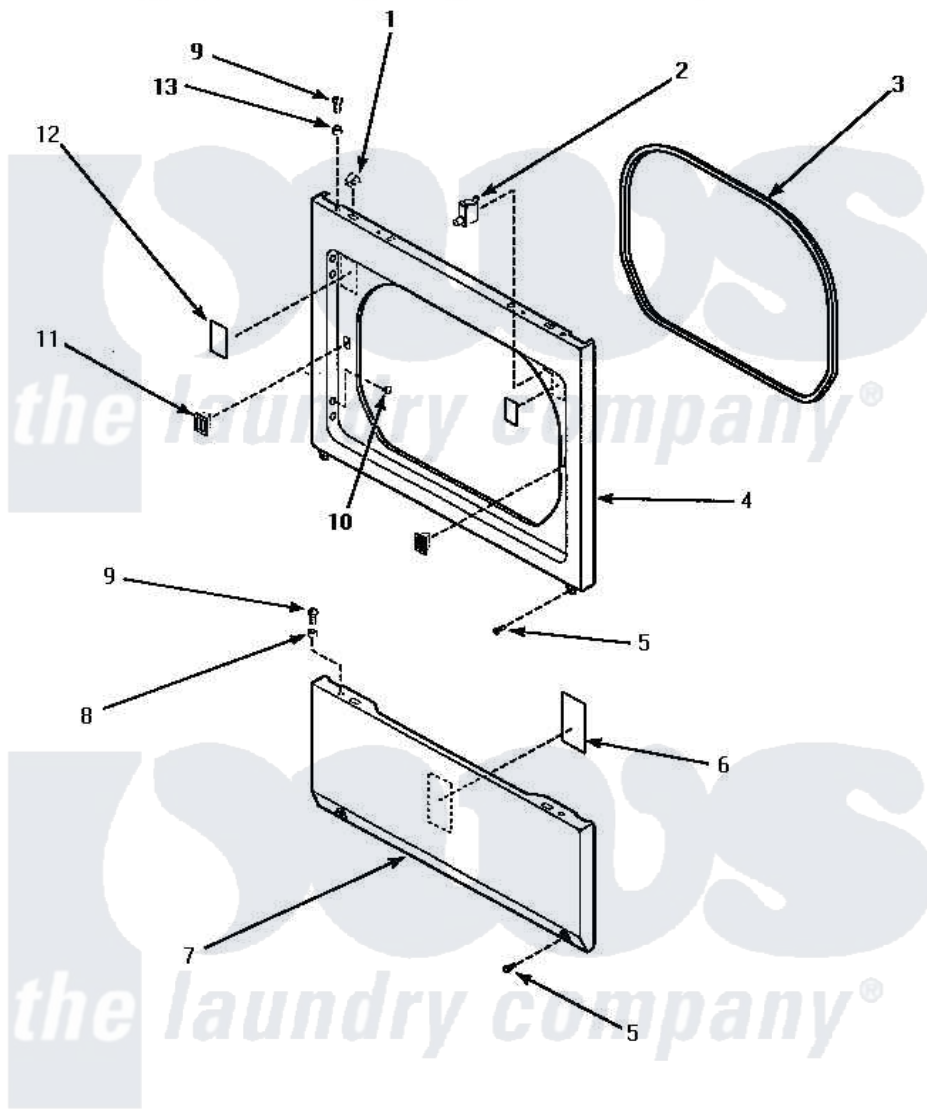

Amana LG4309W (BOM: P1163503W W) 10 - LOWER ACCESS PANEL, FRONT PANEL & SEAL

LOWER ACCESS PANEL, FRONT PANEL AND SEAL

Amana [Residential Amana LG4309W \(BOM: P1163503W W\) Dryer Parts](#) Parts Diagram 10 - LOWER ACCESS PANEL, FRONT PANEL & SEAL
 Click on the part number to view part

Item	Original Part Number	Replaced By	Status	Part Description
1	28835	22001650		Fastener, Spring
2	Y62872	W10169313		Switch-Dor
3	500034			Seal, Front Panel
4	500033W		Not Available	PANEL, FRONT
"	500033H		Not Available	PANEL,FRONT
"	500033L			Panel, Front
5	33562	27001200		Screw
6	500670		Not Available	STICKER NG OR MIXED GA
7	500044L		Not Available	PANEL, ACCESS (ALMOND)
"	500044H		Not Available	PANEL,ACCESS
"	500044W	40045301WP		Panel, Access
8	56079	505187		Locator, Panel
9	32671	Y014874		Screw, Idler Arm And Sleeve
10	500227	505295		Screw, No.8ab-16 x 3/4 PH
11	54660	LA-1003		Door Catch Kit