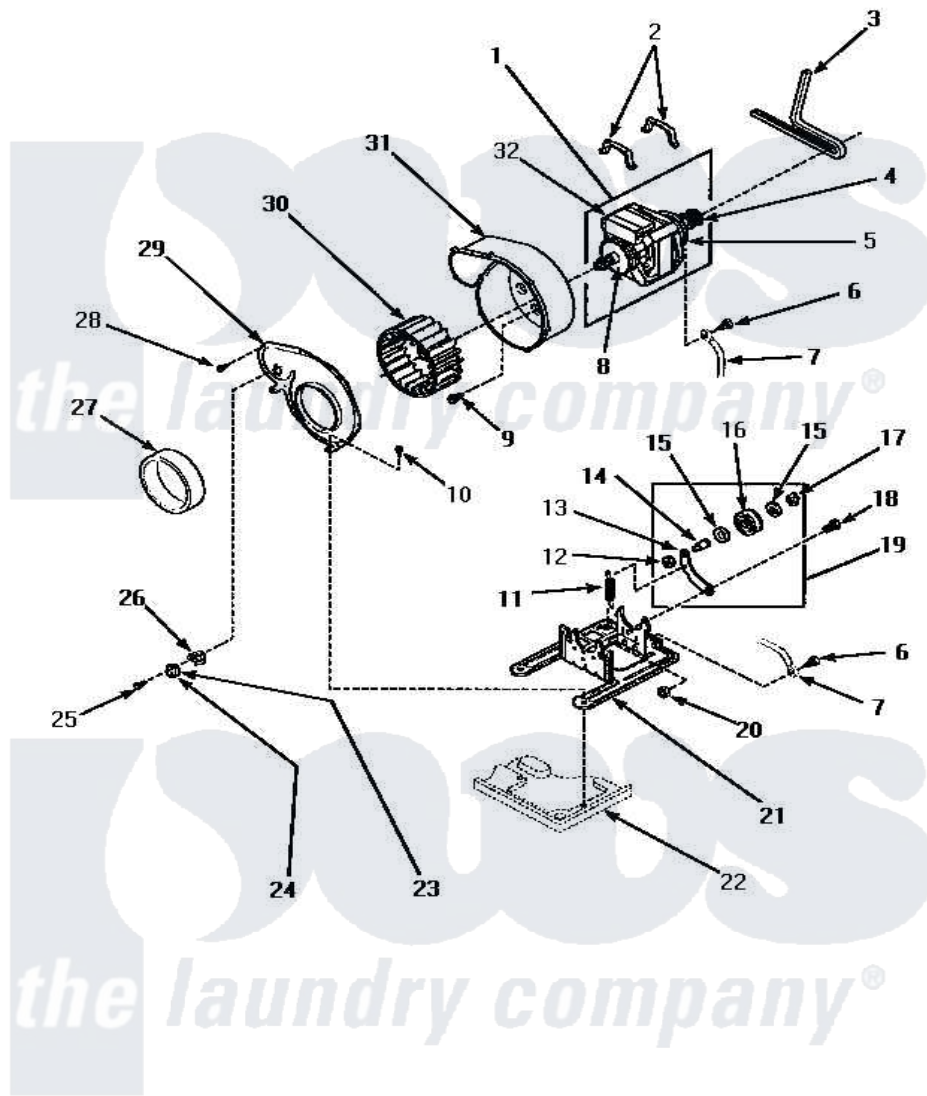

**Amana LG4309W (BOM: P1163503W W) 11 - MOTOR, EXHAUST FAN & BELT**

**MOTOR, EXHAUST FAN AND BELT**

Amana [Residential Amana LG4309W \(BOM: P1163503W W\) Dryer Parts](#) Parts Diagram 11 - MOTOR, EXHAUST FAN & BELT

[Click on the part number to view part](#)

Item	Original Part Number	Replaced By	Status	Part Description
1	501211	<a href="#">2200376</a>		Motor
2	Y58047	<a href="#">660658</a>		Clamp, Motor Mounting 343481 685441
3	59174	<a href="#">40111201</a>		Belt, Cylinder
4	<a href="#">500011</a>			Pulley, Motor
5	58044A		Not Available	MOUNT,MOTOR-LOCKING
6	<a href="#">20530</a>			Screw, 10-24 x 3/8 Hex
7	Y00000000		Not Available	SEE NOTE GROUND WIRE FROM MOTOR TO MOUNTING BRACKET, GREEN
8	58044A		Not Available	MOUNT,MOTOR-LOCKING
9	Y31645	<a href="#">27001200</a>		Screw
10	33562	<a href="#">27001200</a>		Screw
11	<a href="#">56076</a>			Spring, Idler
12	56156	<a href="#">358160</a>		Nut

13	500910	<a href="#">37001144</a>	Assembly- Idler
14	<a href="#">56461</a>		Shaft
15	<a href="#">52549</a>		Washer, 501 ID X3/4 Odx
16	<a href="#">Y54414</a>		Assembly, Wheel And Bearing
17	<a href="#">23748</a>		Ring, Retaining
18	<a href="#">500824</a>		Screw, 1/4-20 Unc Hex
19	500269	<a href="#">37001287</a>	Assembly, Idler Lever/Shaft/Pulley
20	52566	<a href="#">27001225</a>	Nut, Jam Mid Lock 1/4-20
21	500822	<a href="#">503613</a>	Mount, Motor
22	Y00000000	Not Available	SEE NOTE BASE
24	<a href="#">Y61372</a>		Thermostat
25	501086	<a href="#">90767</a>	Screw, 8A X 3/8 HeX Washer Head Tapping
26	61401	<a href="#">61623</a>	Thermostat, Heater-BR
27	<a href="#">500313</a>		Seal, Blower Housing
28	<a href="#">31260</a>		Screw, No.8 X 3/8 Ind H
29	500078	<a href="#">511969P</a>	Kit Blower Housing And Cover
30	56000	<a href="#">510139P</a>	Assembly Blower Fan Package
31	<a href="#">56020</a>		Housing, Blower
32	501218	Not Available	MOTOR SWITCH (DOES NOT INCLUDE THERMAL PROT