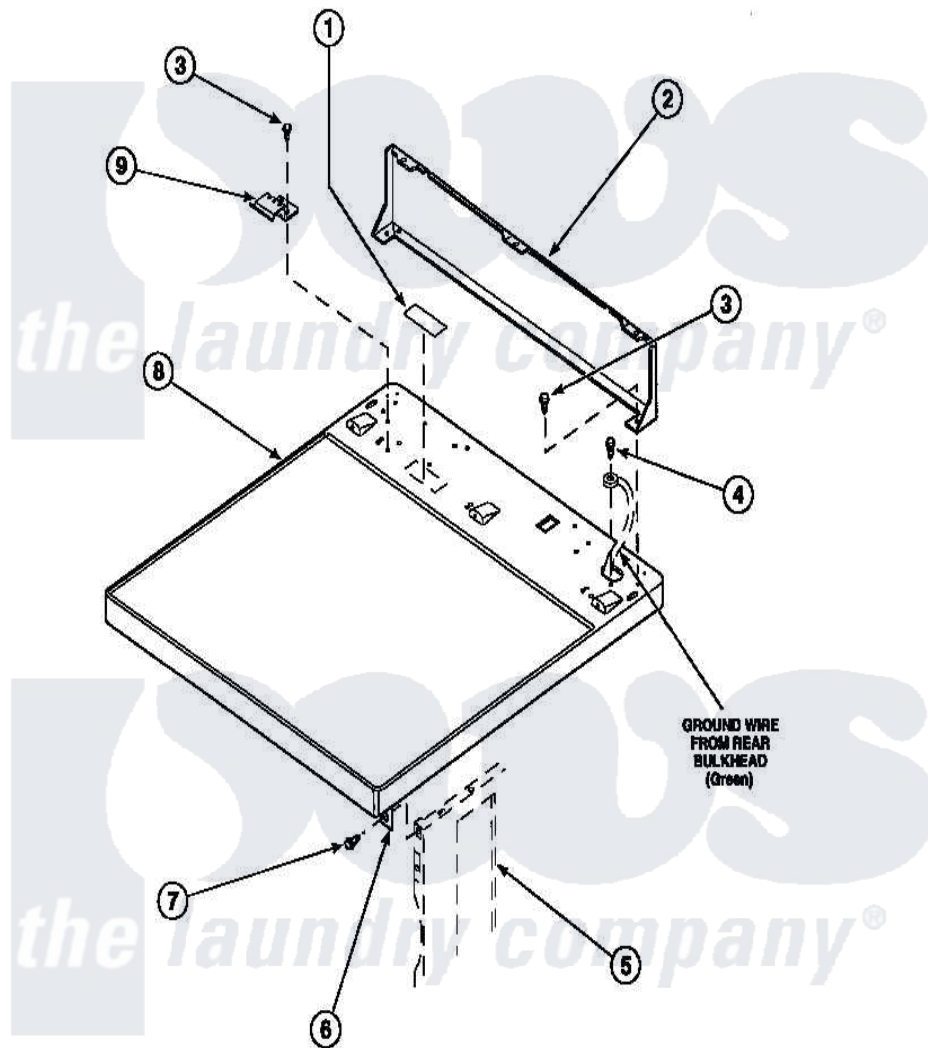

Amana LG4319L2 (BOM: PLG4319L2) 01 - CABINET TOP AND CONTROL HOOD REAR PANEL

Amana Residential Amana LG4319L2 (BOM: PLG4319L2) Dryer Parts Parts Diagram 01 - CABINET TOP AND CONTROL HOOD REAR PANEL
Click on the part number to view part

Item	Original Part Number	Replaced By	Status	Part Description
1	24903		Not Available	STICKER,DISCONNECT POW
2	500343		Not Available	PANEL,BACK(HOME HOOD)
3	501086	90767		Screw, 8A X 3/8 HeX Washer Head Tapping
4	20530			Screw, 10-24 x 3/8 Hex
5	500001P		Not Available	(ADD LETTER BEFORE "P" IN PART
6	500084	40130801		Bracket, Top Mount
7	33562	27001200		Screw
8	500085P		Not Available	(ADD LETTER L-L, W-W TO PART N
9	501241	Y503876		Clip, Hold Down