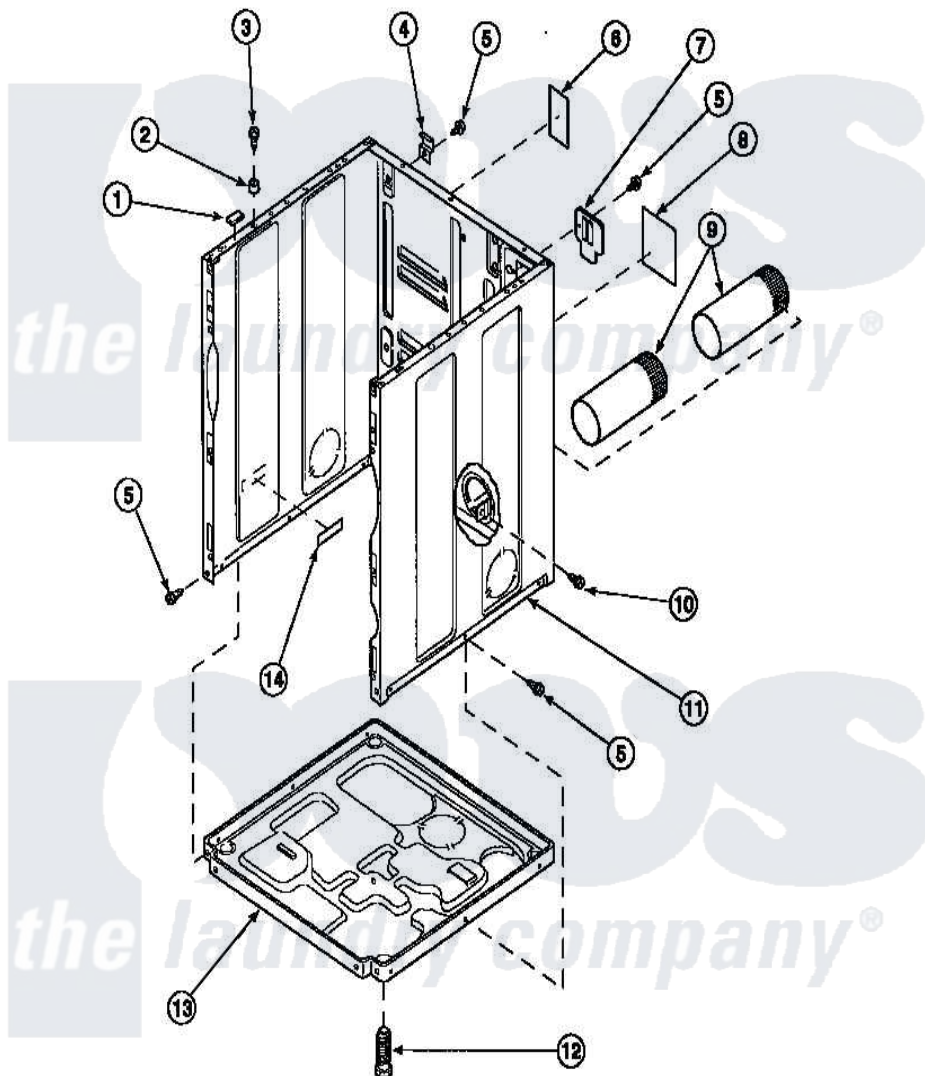

Amana LG4319L2 (BOM: PLG4319L2) 02 - CABINET, EXHAUST DUCT AND BASE

Amana Residential Amana LG4319L2 (BOM: PLG4319L2) Dryer Parts Parts Diagram 02 - CABINET, EXHAUST DUCT AND BASE

Click on the part number to view part

Item	Original Part Number	Replaced By	Status	Part Description
1	Y56128			Pad, Bumper
2	56079	505187		Locator, Panel
3	32671	Y014874		Screw, Idler Arm And Sleeve
4	500003			Hinge, Top
5	33562	27001200		Screw
6	500670		Not Available	STICKER NG OR MIXED GA
7	500114	510903		Plate Access Panel
8	501289		Not Available	(ELECTRIC MODELS)
9	500064	505518		Duct, Exhaust
10	501668	503688		Screw, 10B-16 X .34 I
11	500001P		Not Available	(ADD LETTER BEFORE "P" IN PART
12	Y500101			Leg, Leveling
13	500070			Base, Dryer
NI	521P3			Kit, Flex Vent-Display