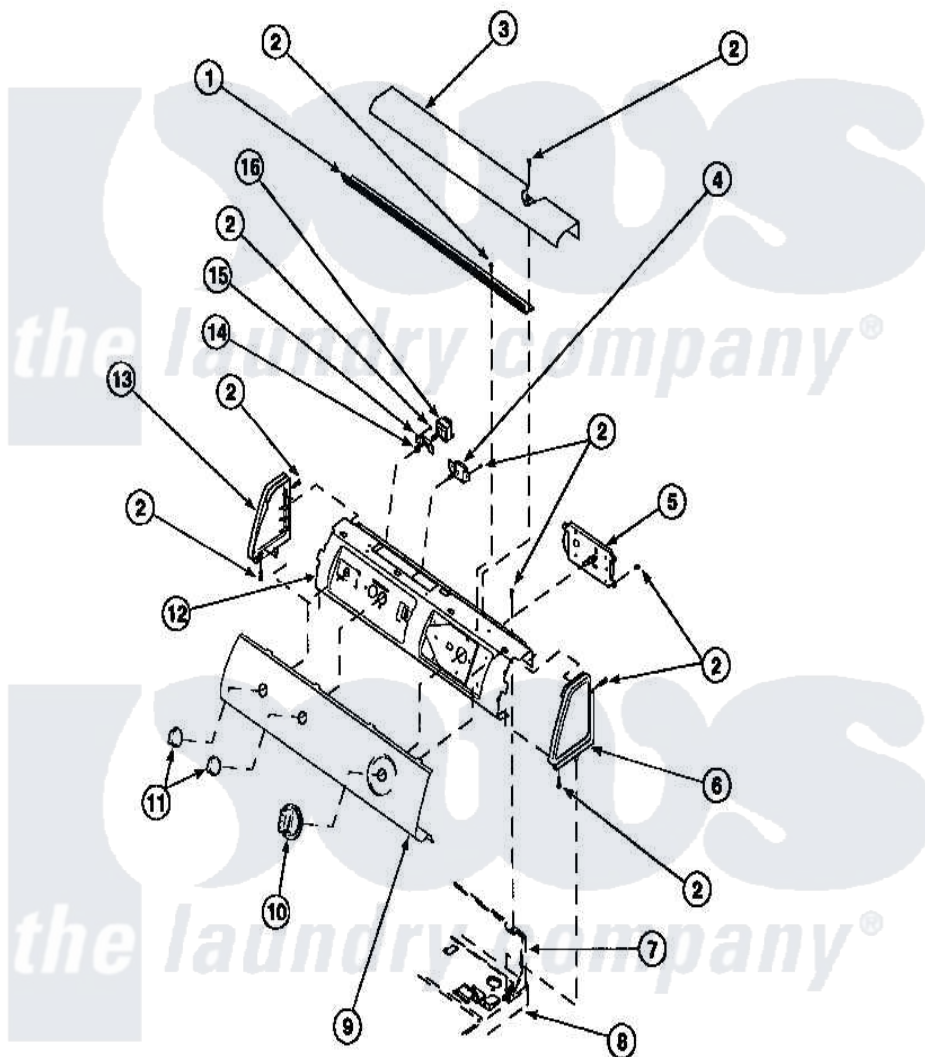

Amana LG4319L2 (BOM: PLG4319L2) 05 - GRAPHIC PANEL, CONTROL HOOD AND CONTROLS

Amana Residential Amana LG4319L2 (BOM: PLG4319L2) Dryer Parts Parts Diagram 05 - GRAPHIC PANEL, CONTROL HOOD AND CONTROLS

[Click on the part number to view part](#)

Item	Original Part Number	Replaced By	Status	Part Description
1	500305		Not Available	DIFFUSER W/OUT HOLE
2	501086	90767		Screw, 8A X 3/8 HeX Washer Head Tapping
3	500302		Not Available	COVER, TOP
4	500823			Signal, Rotary
5	502963			Timer, 3 Cycle
6	34815		Not Available	PANEL, END R.H. (BLK)
7	500343		Not Available	PANEL, BACK (HOME HOOD)
8	500085P		Not Available	(ADD LETTER L-L, W-W TO PART N
9	502206		Not Available	GRAPHIC PANEL
"	502208		Not Available	PANEL, GRAPHICS
"	502630		Not Available	GRAPHIC PANEL
10	500311	50220W		Knob, Timer
11	34847			Assembly, Knob-Rotary

12	500300	Not Available	BRACKET,CONTROL SUPPORT-MECH
13	34816		Panel, End
14	57584	Not Available	NUT
15	59704		Bracket, Switch Mount
16	Y61511	Not Available	SWITCH,FABRIC SELECTOR