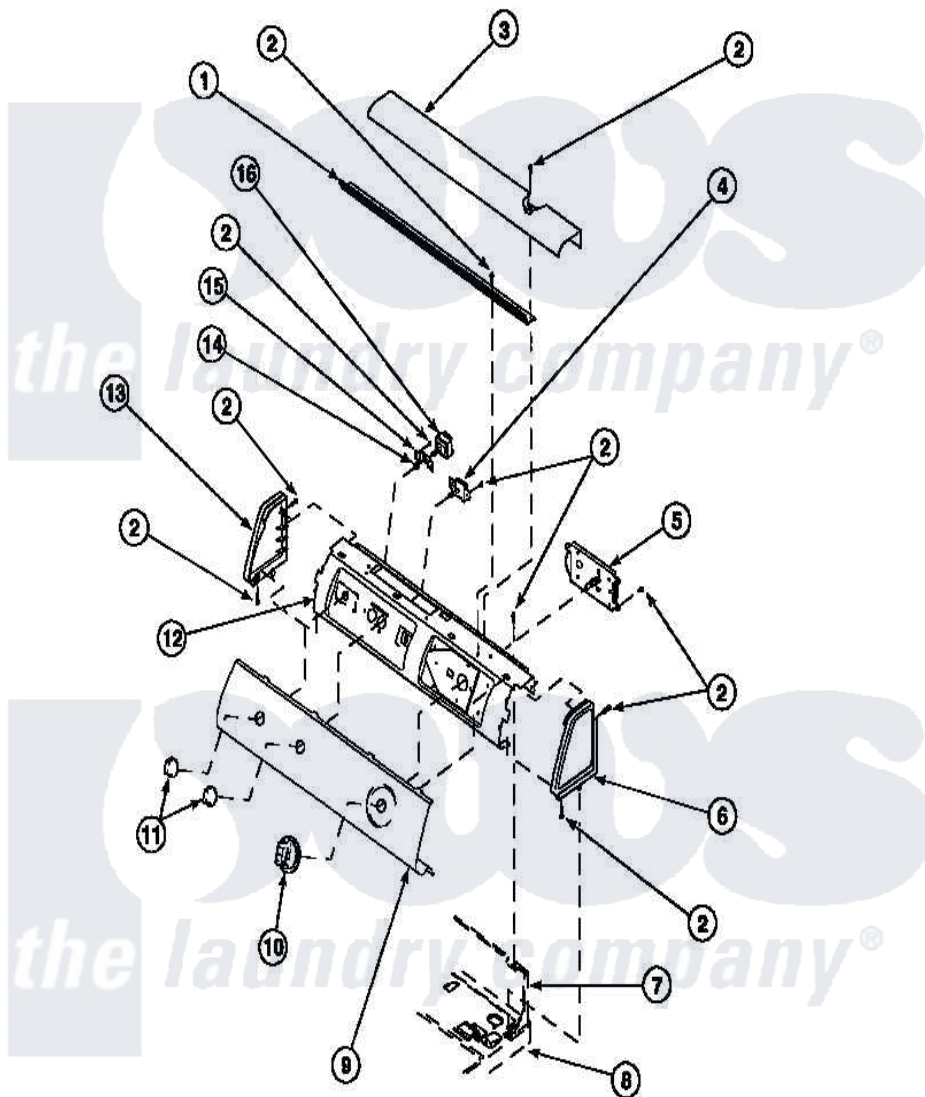

Amana LG4319L2 (BOM: PLG4319L2) 06 - GRAPHIC PANEL, CONTROL HOOD AND CONTROLS

Amana Residential Amana LG4319L2 (BOM: PLG4319L2) Dryer Parts Parts Diagram 06 - GRAPHIC PANEL, CONTROL HOOD AND CONTROLS

[Click on the part number to view part](#)

Item	Original Part Number	Replaced By	Status	Part Description
1	500305		Not Available	DIFFUSER W/OUT HOLE
2	501086	90767		Screw, 8A X 3/8 HeX Washer Head Tapping
3	500302		Not Available	COVER, TOP
4	500823			Signal, Rotary
5	501881		Not Available	TIMER
6	34815		Not Available	PANEL, END R.H. (BLK)
7	500343		Not Available	PANEL, BACK(HOME HOOD)
8	500085P		Not Available	(ADD LETTER L-L, W-W TO PART N
10	500311	502220W		Knob, Timer
11	34847			Assembly, Knob-Rotary
12	500300		Not Available	BRACKET, CONTROL SUPPORT-MECH
13	34816			Panel, End
14	57584		Not Available	NUT