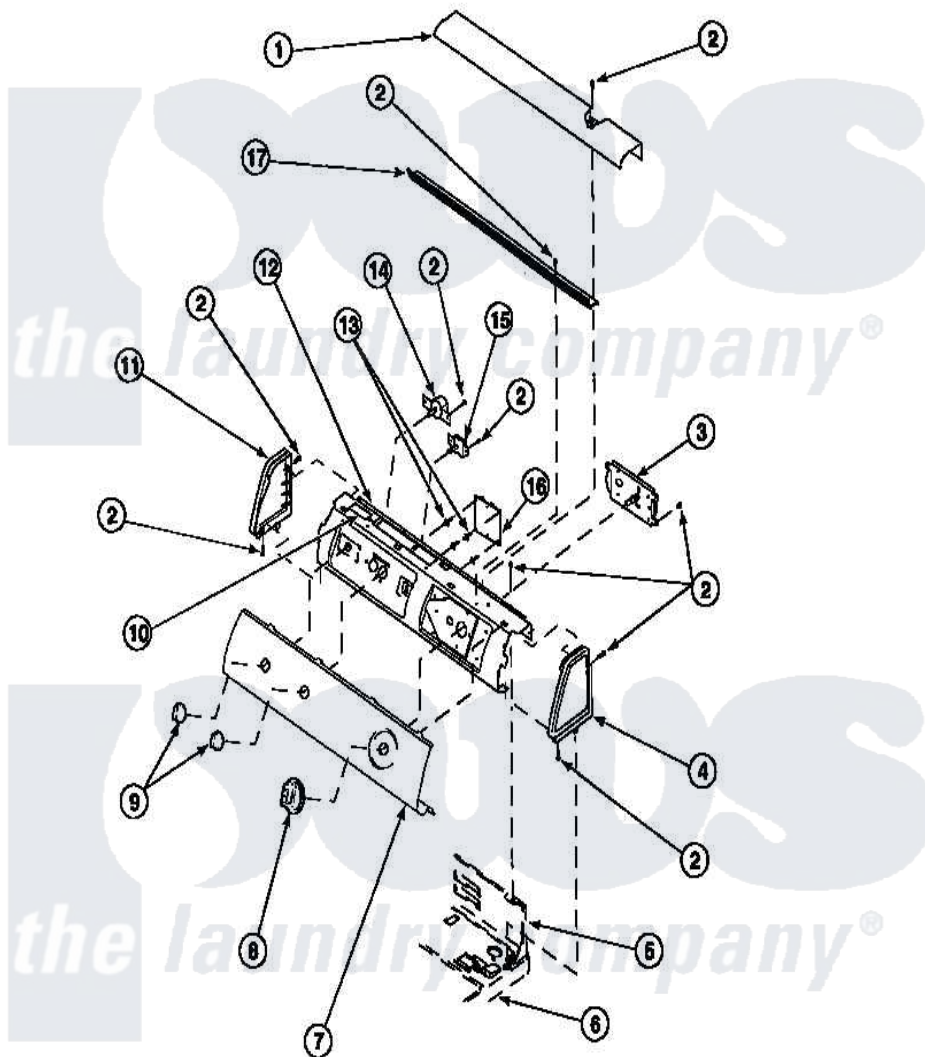

# Amana LG4319L2 (BOM: PLG4319L2) 07 - GRAPHIC PANEL, CONTROL HOOD AND CONTROLS

Amana Residential Amana LG4319L2 (BOM: PLG4319L2) Dryer Parts Parts Diagram 07 - GRAPHIC PANEL, CONTROL HOOD AND CONTROLS

[Click on the part number to view part](#)

Item	Original Part Number	Replaced By	Status	Part Description
1	500302		Not Available	COVER, TOP
2	501086	<a href="#">90767</a>		Screw, 8A X 3/8 HeX Washer Head Tapping
3	501881		Not Available	TIMER
4	34815		Not Available	PANEL, END R.H. (BLK)
5	500343		Not Available	PANEL, BACK(HOME HOOD)
6	500085P		Not Available	(ADD LETTER L-L, W-W TO PART N
8	500311	<a href="#">502220W</a>		Knob, Timer
9	<a href="#">34847</a>			Assembly, Knob-Rotary
10	24903		Not Available	STICKER, DISCONNECT POW
11	<a href="#">34816</a>			Panel, End
12	500300		Not Available	BRACKET, CONTROL SUPPORT-MECH
15	<a href="#">500823</a>			Signal, Rotary