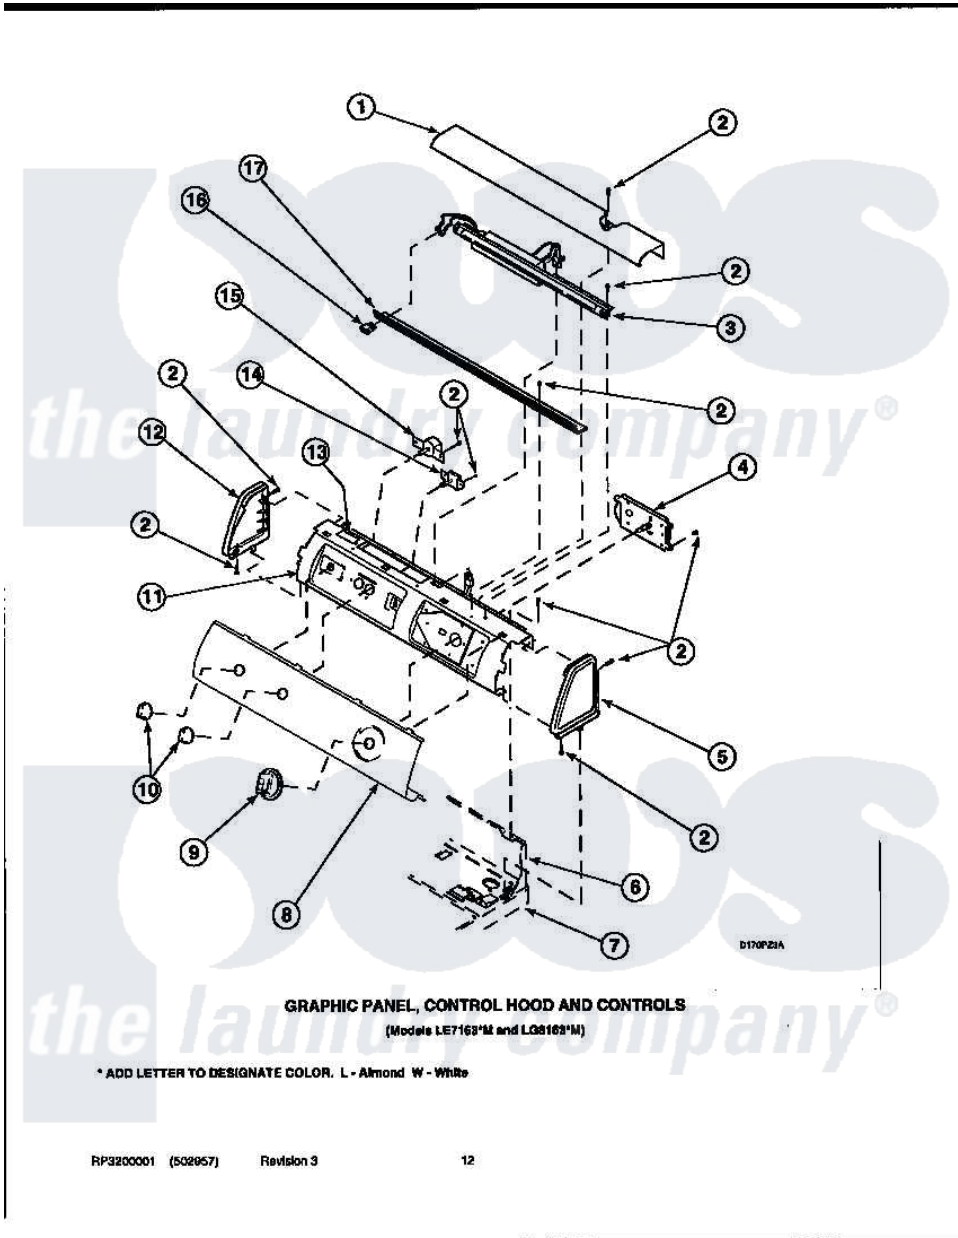

Amana LG4319L2 (BOM: PLG4319L2) 08 - GRAPHIC PANEL, CONTROL HOOD AND CONTROLS

Amana Residential Amana LG4319L2 (BOM: PLG4319L2) Dryer Parts Parts Diagram 08 - GRAPHIC PANEL, CONTROL HOOD AND CONTROLS

Click on the part number to view part

Item	Original Part Number	Replaced By	Status	Part Description
2	501086	90767		Screw, 8A X 3/8 HeX Washer Head Tapping
6	500343		Not Available	PANEL,BACK(HOME HOOD)
7	500085P		Not Available	(ADD LETTER L-L, W-W TO PART N
11	500300		Not Available	BRACKET,CONTROL SUPPORT-MECH
13	24903		Not Available	STICKER,DISCONNECT POW
14	500823			Signal, Rotary