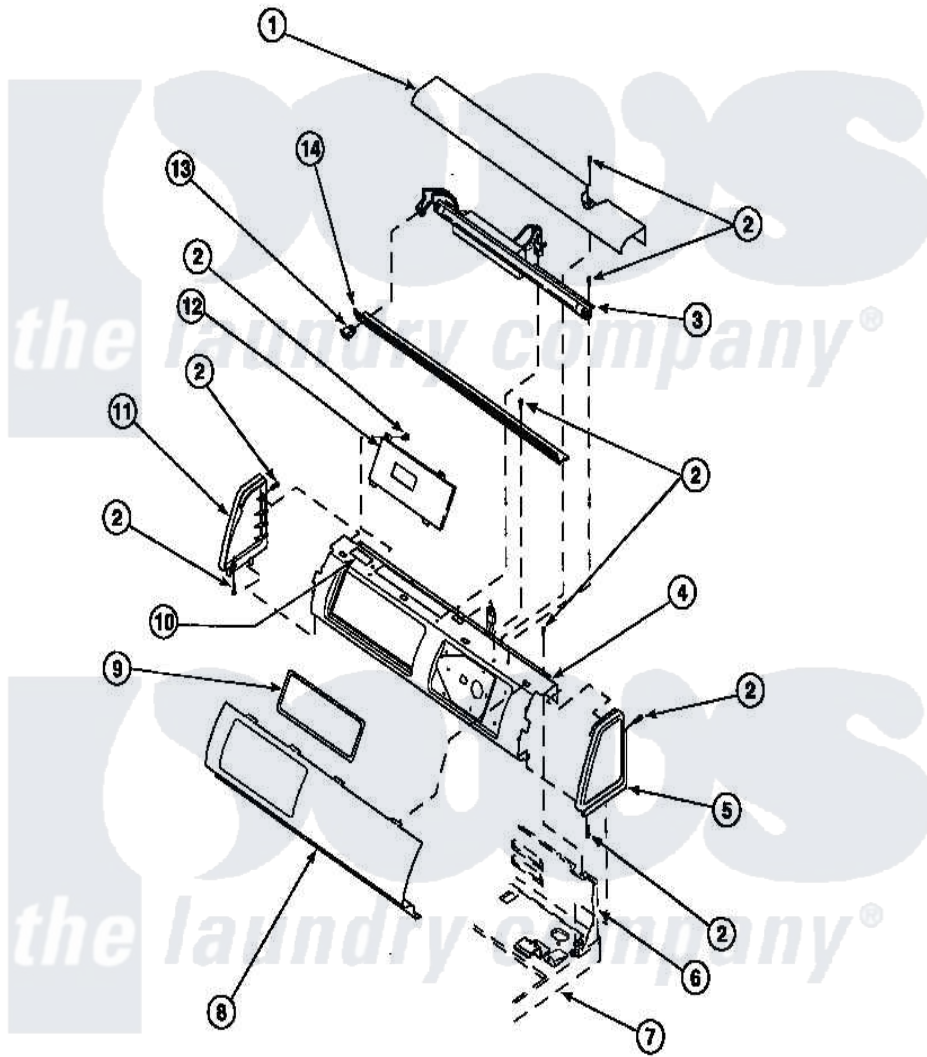

Amana LG4319L2 (BOM: PLG4319L2) 09 - GRAPHIC PANEL, CONTROL HOOD AND CONTROLS

Amana Residential Amana LG4319L2 (BOM: PLG4319L2) Dryer Parts Parts Diagram 09 - GRAPHIC PANEL, CONTROL HOOD AND CONTROLS

[Click on the part number to view part](#)

Item	Original Part Number	Replaced By	Status	Part Description
2	501086	90767		Screw, 8A X 3/8 HeX Washer Head Tapping
6	500343		Not Available	PANEL,BACK(HOME HOOD)
7	500085P		Not Available	(ADD LETTER L-L, W-W TO PART N
10	24903		Not Available	STICKER,DISCONNECT POW