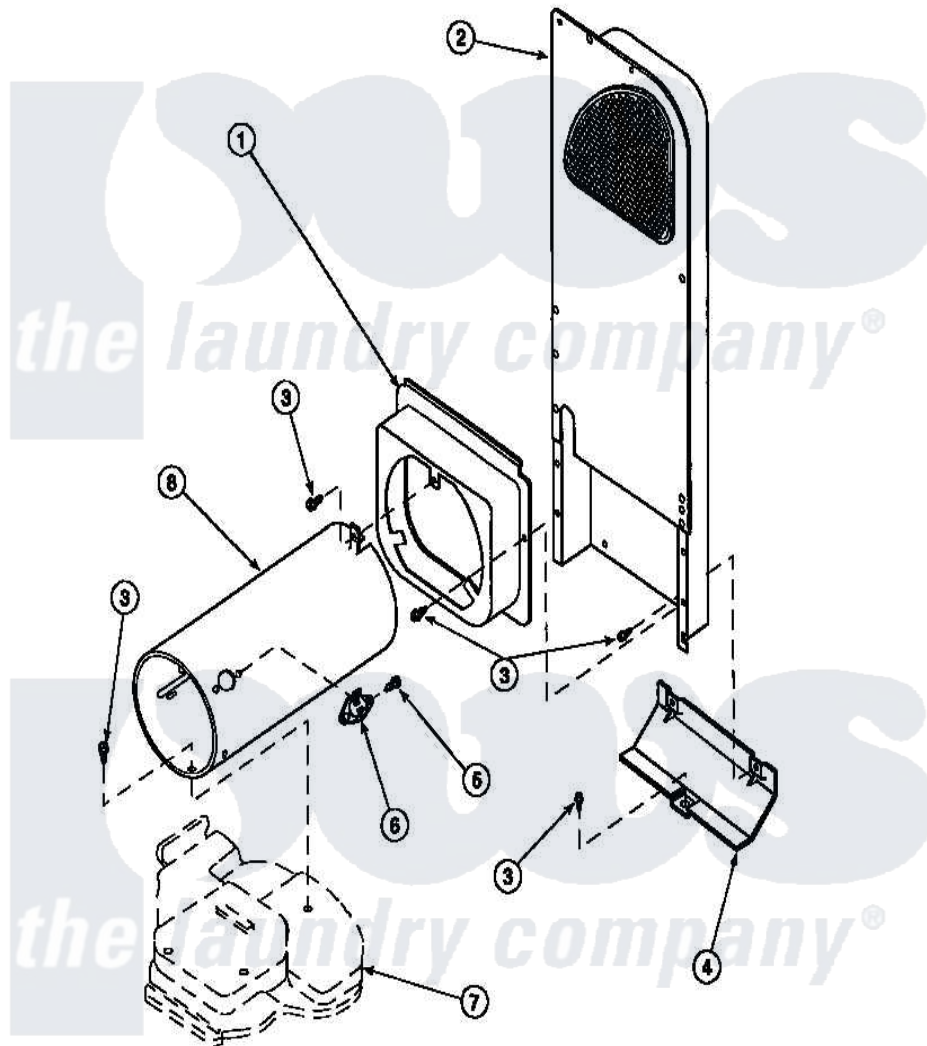

**Amana LG4319L2 (BOM: PLG4319L2) 11 - HEATER BOX ASSY  
ORIGINALLY ON GAS DRYER**

Amana Residential Amana LG4319L2 (BOM: PLG4319L2) Dryer Parts Parts Diagram 11 - HEATER BOX ASSY  
ORIGINALLY ON GAS DRYER  
Click on the part number to view part

Item	Original Part Number	Replaced By	Status	Part Description
1	500122	<a href="#">510101</a>		Shroud Heat Duct
2	500179P	<a href="#">503605</a>		Assembly, Heater Duct
3	501668	<a href="#">503688</a>		Screw, 10B-16 X .34 I
4	60952		Not Available	SHIELD,HEAT DUCT
5	51782		Not Available	SCREW, 6B-20X5/16
6	<a href="#">Y61886</a>			Thermostat, Limit-Blk
7	<a href="#">500070</a>			Base, Dryer
8	61974		Not Available	BURNER HOUSING