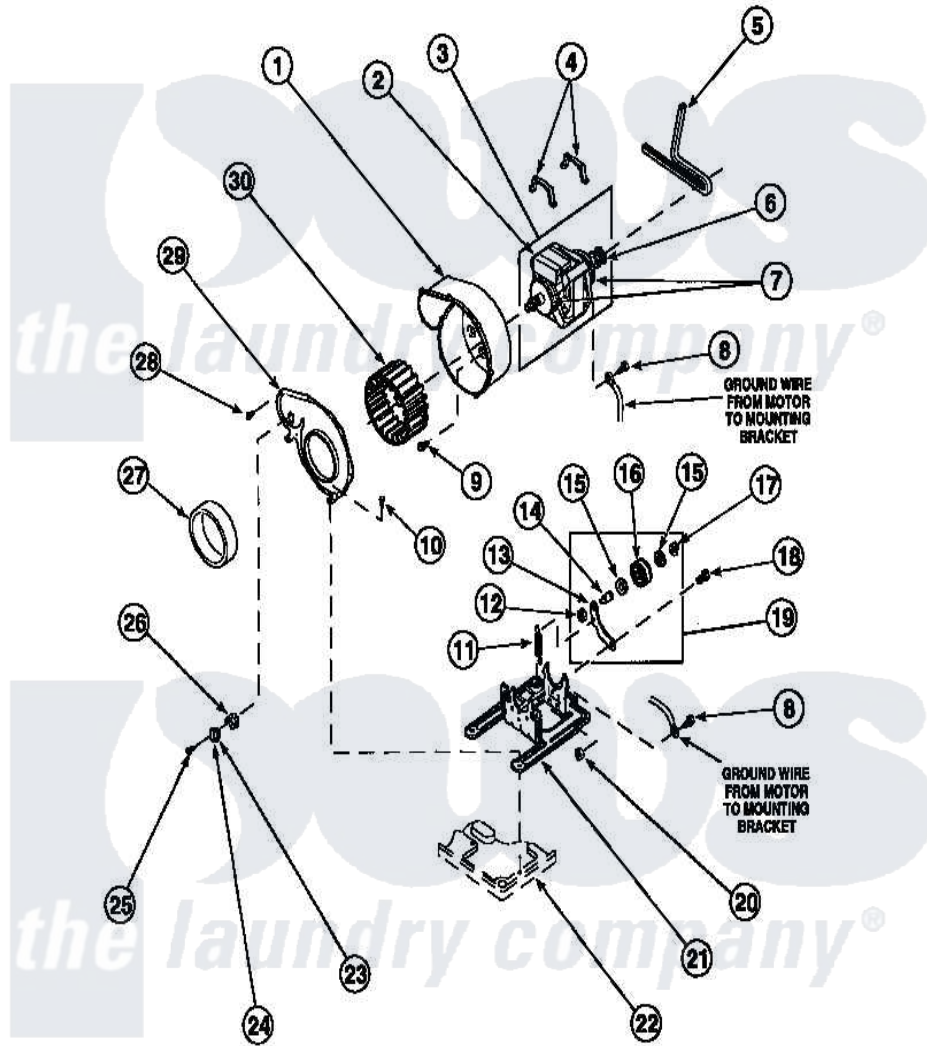

Amana LG4319L2 (BOM: PLG4319L2) 15 - MOTOR, EXHAUST FAN AND BELT

Amana Residential Amana LG4319L2 (BOM: PLG4319L2) Dryer Parts Parts Diagram 15 - MOTOR, EXHAUST FAN AND BELT

Click on the part number to view part

Item	Original Part Number	Replaced By	Status	Part Description
1	56020			Housing, Blower
2	501218		Not Available	MOTOR SWITCH (DOES NOT INCLUDE THERMAL PROT
3	501211	2200376		Motor
4	Y58047	660658		Clamp, Motor Mounting 343481 685441
5	59174	40111201		Belt, Cylinder
6	500011			Pulley, Motor
7	590P3			Motor Hub Ring Kit
8	20530			Screw, 10-24 x 3/8 Hex
9	Y31645	27001200		Screw
10	33562	27001200		Screw
11	56076			Spring, Idler
12	56156	358160		Nut
13	500910	37001144		Assembly- Idler

14	56461		Shaft
15	52549		Washer, 501 ID X3/4 Odx
16	Y54414		Assembly, Wheel And Bearing
17	23748		Ring, Retaining
18	500824		Screw, 1/4-20 Unc Hex
19	500269	37001287	Assembly, Idler Lever/Shaft/Pulley
20	52566	27001225	Nut, Jam Mid Lock 1/4-20
21	500822	503613	Mount, Motor
22	500070		Base, Dryer
24	503551		Thermostat, Cycling
"	Y61372		Thermostat
25	23222	3177991	Screw
"	Y33561	489464	Screw
26	61401	61623	Thermostat, Heater-BR
27	500313		Seal, Blower Housing
28	31260		Screw, No.8 X 3/8 Ind H
29	500078	511969P	Kit Blower Housing And Cover
30	56000	510139P	Assembly Blower Fan Package