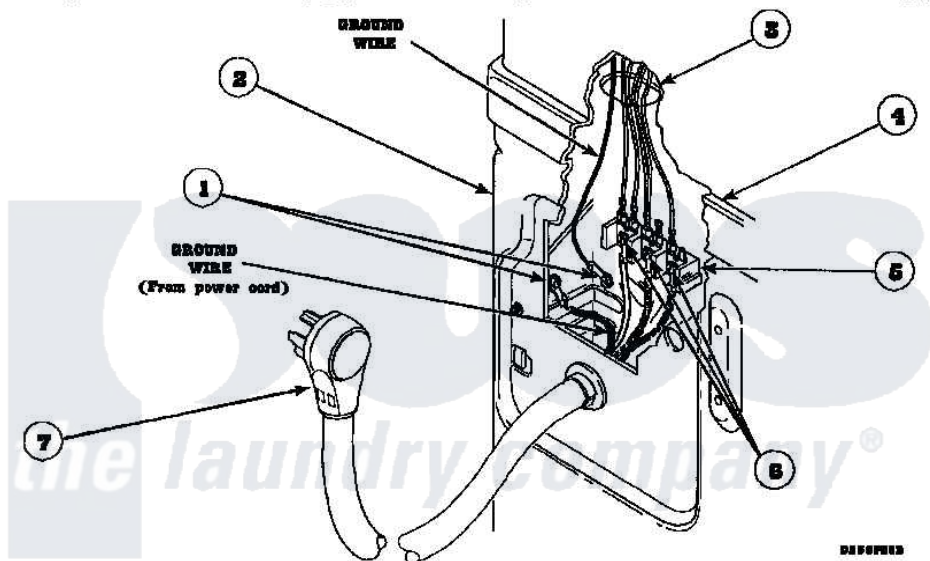

Amana LG4319L2 (BOM: PLG4319L2) 17 - POWER CORDS

Amana [Residential Amana LG4319L2 \(BOM: PLG4319L2\) Dryer Parts](#) Parts Diagram 17 - POWER CORDS
 Click on the part number to view part

Item	Original Part Number	Replaced By	Status	Part Description
1	20530			Screw, 10-24 x 3/8 Hex
2	500001P		Not Available	(ADD LETTER BEFORE "P" IN PART
3	500343		Not Available	PANEL, BACK(HOME HOOD)
4	500085P		Not Available	(ADD LETTER L-L, W-W TO PART N
6	Y61199	3400094		Screw, 10-32 X 3/8