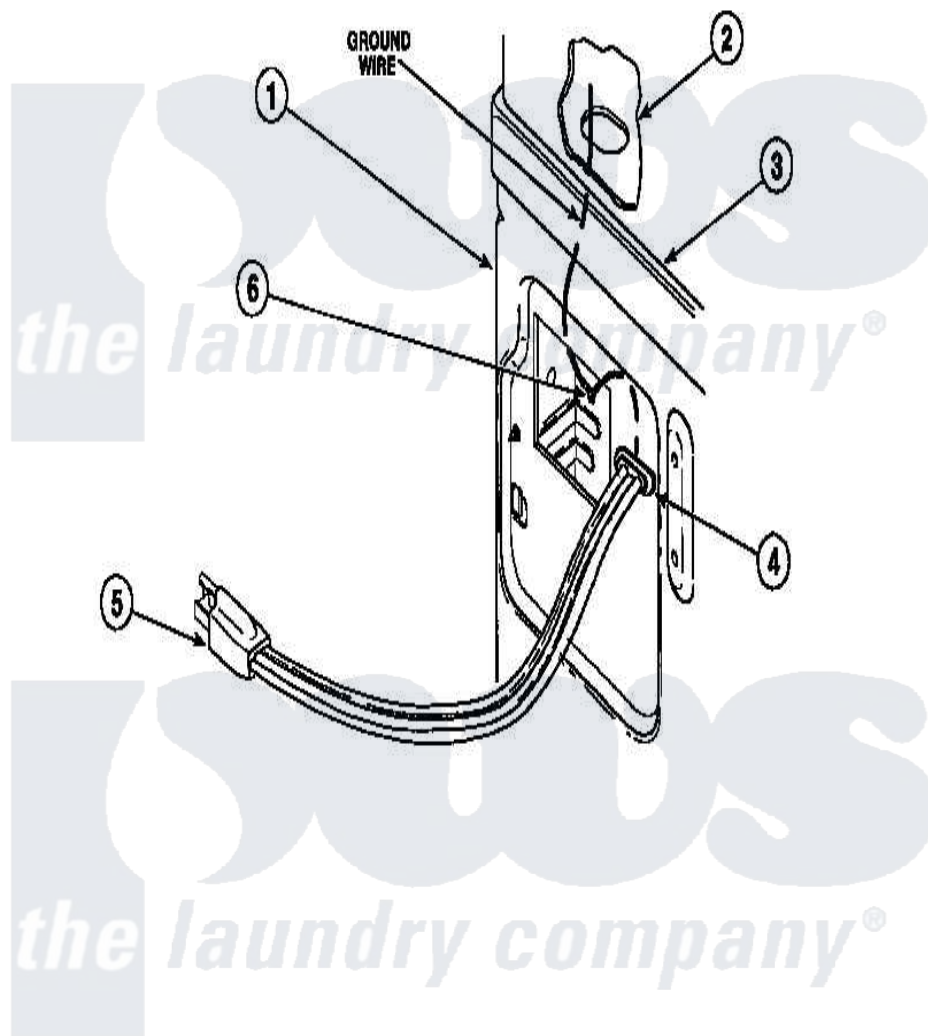

Amana LG4319L2 (BOM: PLG4319L2) 18 - POWER CORDS

Amana [Residential Amana LG4319L2 \(BOM: PLG4319L2\) Dryer Parts](#) Parts Diagram 18 - POWER CORDS
 Click on the part number to view part

Item	Original Part Number	Replaced By	Status	Part Description
1	50001P		Not Available	(ADD LETTER BEFORE "P" IN PART
2	500343		Not Available	PANEL, BACK(HOME HOOD)
3	500085P		Not Available	(ADD LETTER L-L, W-W TO PART N
4	21903	211881		Grommet, Cord Part Not Used- Gas Models Only
5	Y56222	27001142		Cord, Power
6	20530			Screw, 10-24 x 3/8 Hex