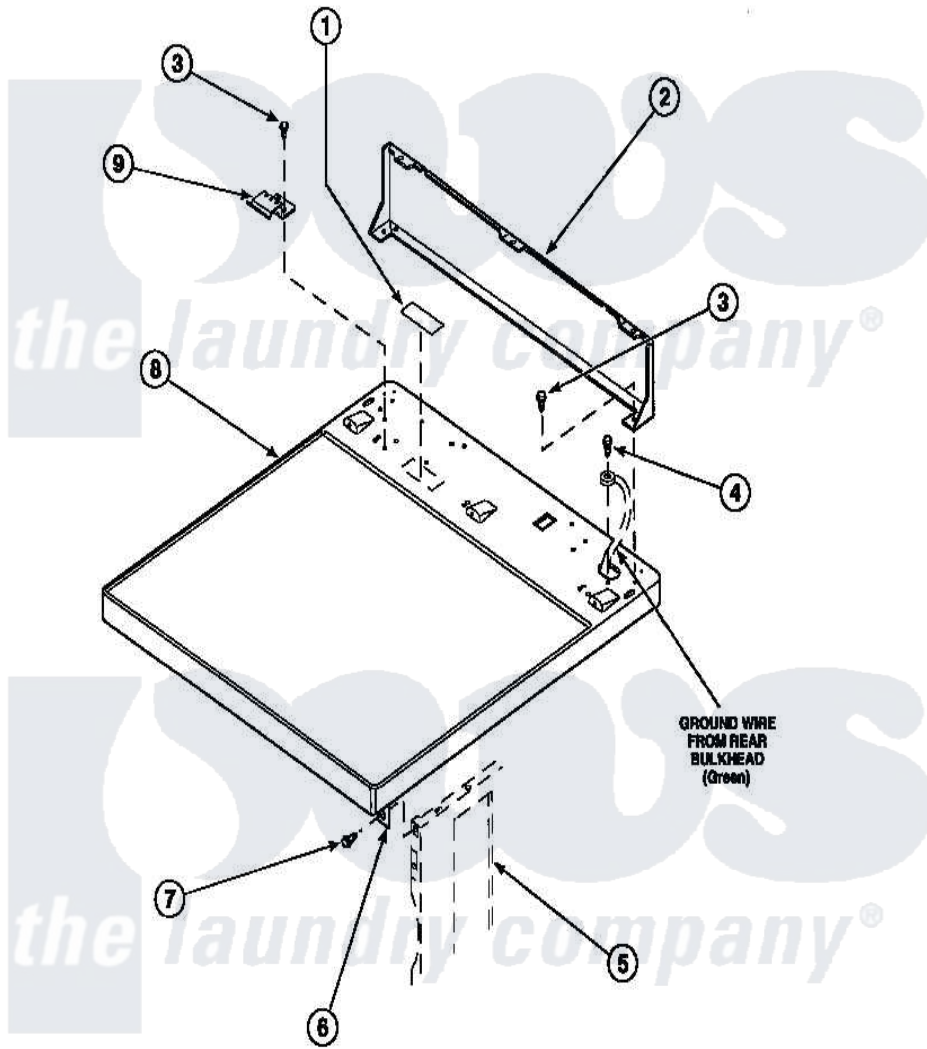

# Amana LG4319W2 (BOM: PLG4319W2) 01 - CABINET TOP AND CONTROL HOOD REAR PANEL

Amana Residential Amana LG4319W2 (BOM: PLG4319W2) Dryer Parts Parts Diagram 01 - CABINET TOP AND CONTROL HOOD REAR PANEL  
 Click on the part number to view part

Item	Original Part Number	Replaced By	Status	Part Description
1	24903		Not Available	STICKER,DISCONNECT POW
2	500343		Not Available	PANEL,BACK(HOME HOOD)
3	501086	<a href="#">90767</a>		Screw, 8A X 3/8 HeX Washer Head Tapping
4	<a href="#">20530</a>			Screw, 10-24 x 3/8 Hex
5	500001P		Not Available	(ADD LETTER BEFORE "P" IN PART
6	500084	<a href="#">40130801</a>		Bracket, Top Mount
7	33562	<a href="#">27001200</a>		Screw
8	500085P		Not Available	(ADD LETTER L-L, W-W TO PART N
9	501241	<a href="#">Y503876</a>		Clip, Hold Down