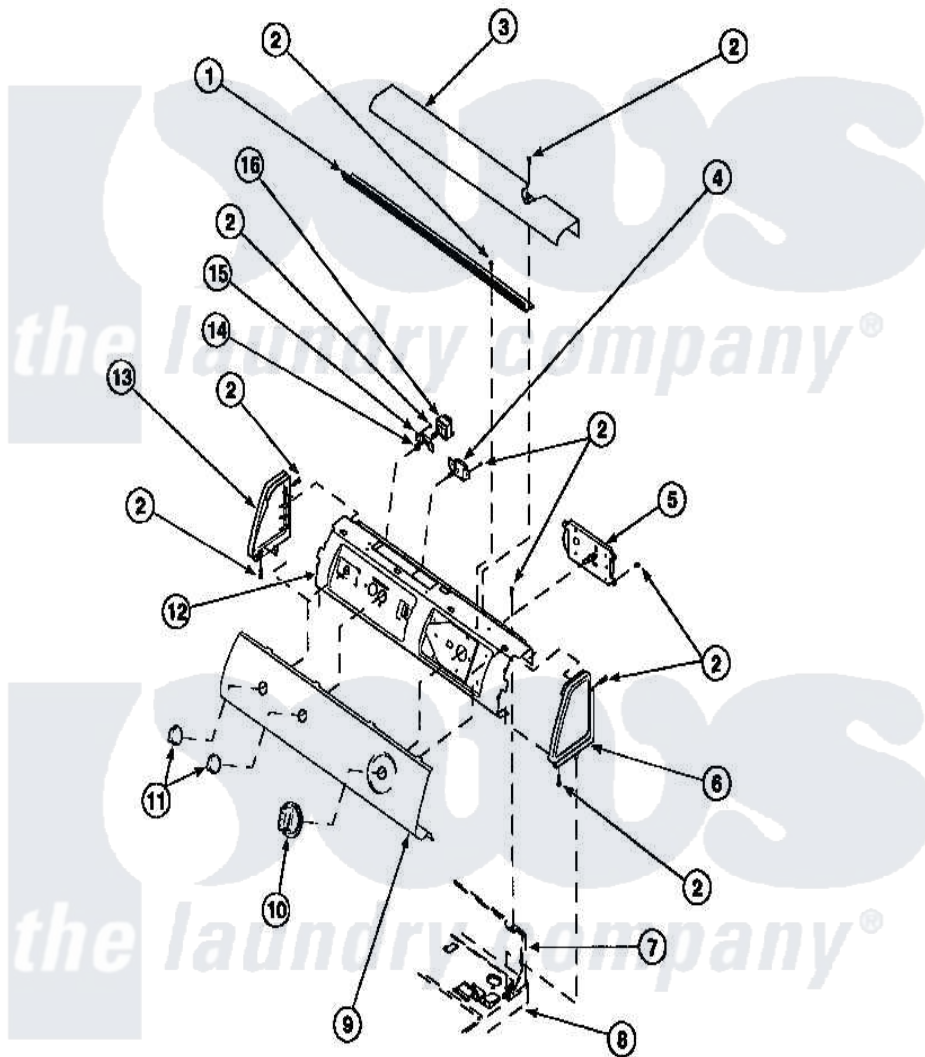

# Amana LG4319W2 (BOM: PLG4319W2) 05 - GRAPHIC PANEL, CONTROL HOOD AND CONTROLS

Amana Residential Amana LG4319W2 (BOM: PLG4319W2) Dryer Parts Parts Diagram 05 - GRAPHIC PANEL, CONTROL HOOD AND CONTROLS  
 Click on the part number to view part

Item	Original Part Number	Replaced By	Status	Part Description
1	500305		Not Available	DIFFUSER W/OUT HOLE
2	501086	<a href="#">90767</a>		Screw, 8A X 3/8 HeX Washer Head Tapping
3	500302		Not Available	COVER, TOP
4	<a href="#">500823</a>			Signal, Rotary
5	<a href="#">502963</a>			Timer, 3 Cycle
6	34815		Not Available	PANEL, END R.H. (BLK)
7	500343		Not Available	PANEL, BACK(HOME HOOD)
8	500085P		Not Available	(ADD LETTER L-L, W-W TO PART N
9	502206		Not Available	GRAPHIC PANEL
"	502208		Not Available	PANEL, GRAPHICS
"	502630		Not Available	GRAPHIC PANEL
10	500311	<a href="#">50220W</a>		Knob, Timer
11	<a href="#">34847</a>			Assembly, Knob-Rotary

12	500300	Not Available	BRACKET,CONTROL SUPPORT-MECH
13	<a href="#">34816</a>		Panel, End
14	57584	Not Available	NUT
15	<a href="#">59704</a>		Bracket, Switch Mount
16	Y61511	Not Available	SWITCH,FABRIC SELECTOR