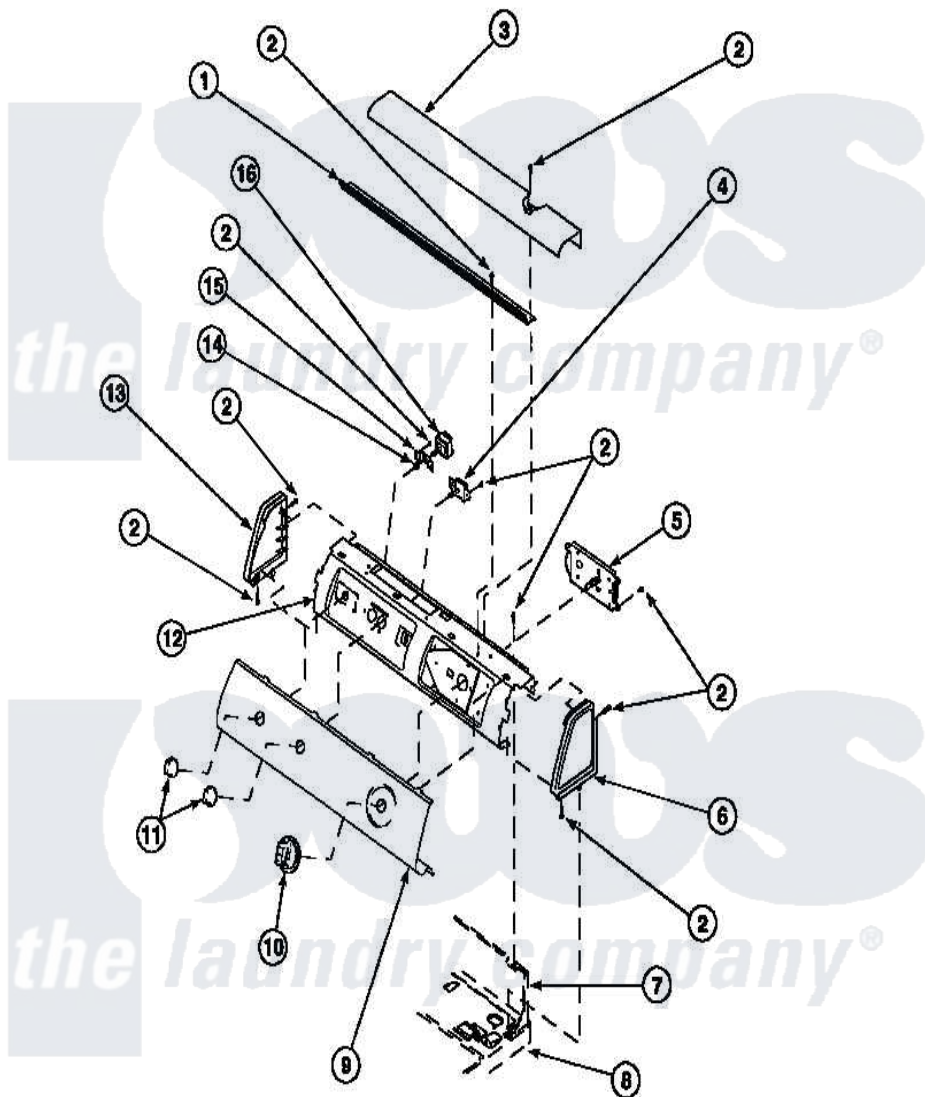

Amana LG4319W2 (BOM: PLG4319W2) 06 - GRAPHIC PANEL, CONTROL HOOD AND CONTROLS

Amana Residential Amana LG4319W2 (BOM: PLG4319W2) Dryer Parts Parts Diagram 06 - GRAPHIC PANEL, CONTROL HOOD AND CONTROLS
 Click on the part number to view part

Item	Original Part Number	Replaced By	Status	Part Description
1	500305		Not Available	DIFFUSER W/OUT HOLE
2	501086	90767		Screw, 8A X 3/8 HeX Washer Head Tapping
3	500302		Not Available	COVER, TOP
4	500823			Signal, Rotary
5	501881		Not Available	TIMER
6	34815		Not Available	PANEL, END R.H. (BLK)
7	500343		Not Available	PANEL, BACK(HOME HOOD)
8	500085P		Not Available	(ADD LETTER L-L, W-W TO PART N
10	500311	502220W		Knob, Timer
11	34847			Assembly, Knob-Rotary
12	500300		Not Available	BRACKET, CONTROL SUPPORT-MECH
13	34816			Panel, End
14	57584		Not Available	NUT