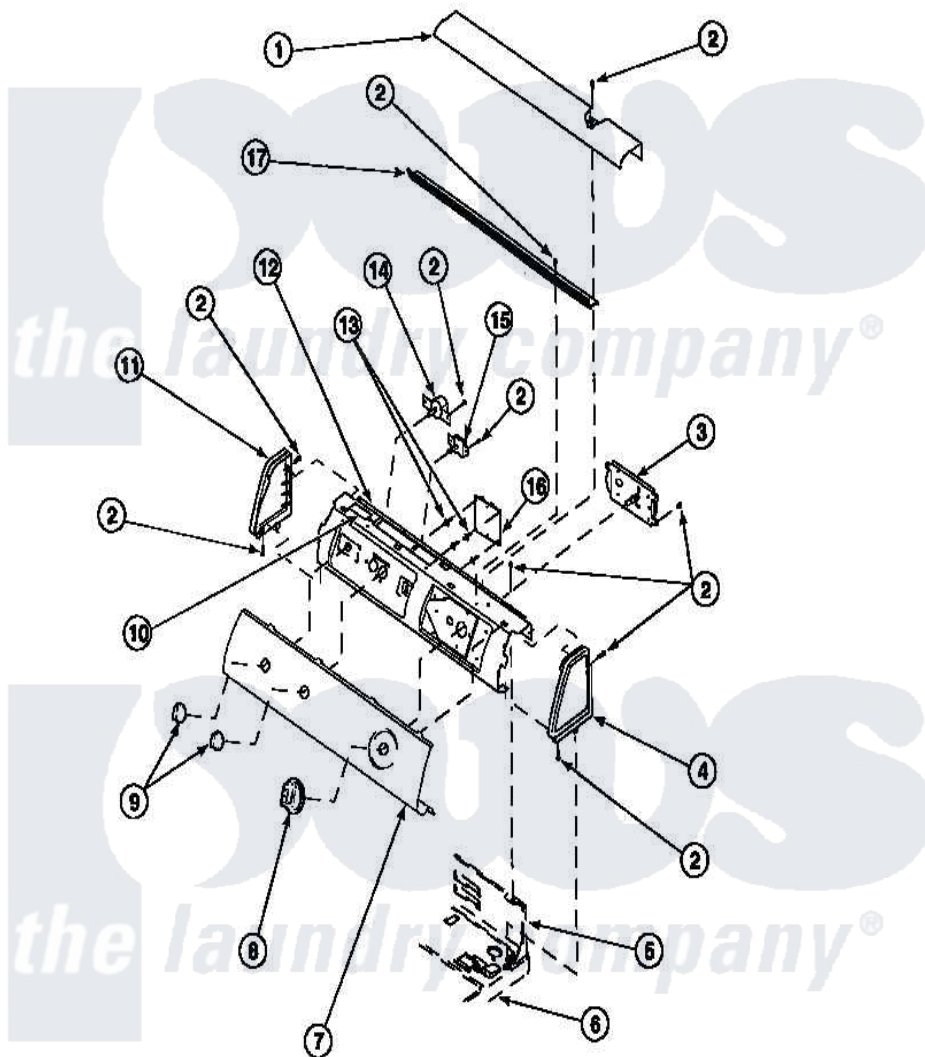

Amana LG4319W2 (BOM: PLG4319W2) 07 - GRAPHIC PANEL, CONTROL HOOD AND CONTROLS

Amana Residential Amana LG4319W2 (BOM: PLG4319W2) Dryer Parts Parts Diagram 07 - GRAPHIC PANEL, CONTROL HOOD AND CONTROLS
 Click on the part number to view part

Item	Original Part Number	Replaced By	Status	Part Description
1	500302		Not Available	COVER, TOP
2	501086	90767		Screw, 8A X 3/8 HeX Washer Head Tapping
3	501881		Not Available	TIMER
4	34815		Not Available	PANEL, END R.H. (BLK)
5	500343		Not Available	PANEL, BACK(HOME HOOD)
6	500085P		Not Available	(ADD LETTER L-L, W-W TO PART N
8	500311	502220W		Knob, Timer
9	34847			Assembly, Knob-Rotary
10	24903		Not Available	STICKER, DISCONNECT POW
11	34816			Panel, End
12	500300		Not Available	BRACKET, CONTROL SUPPORT-MECH
15	500823			Signal, Rotary