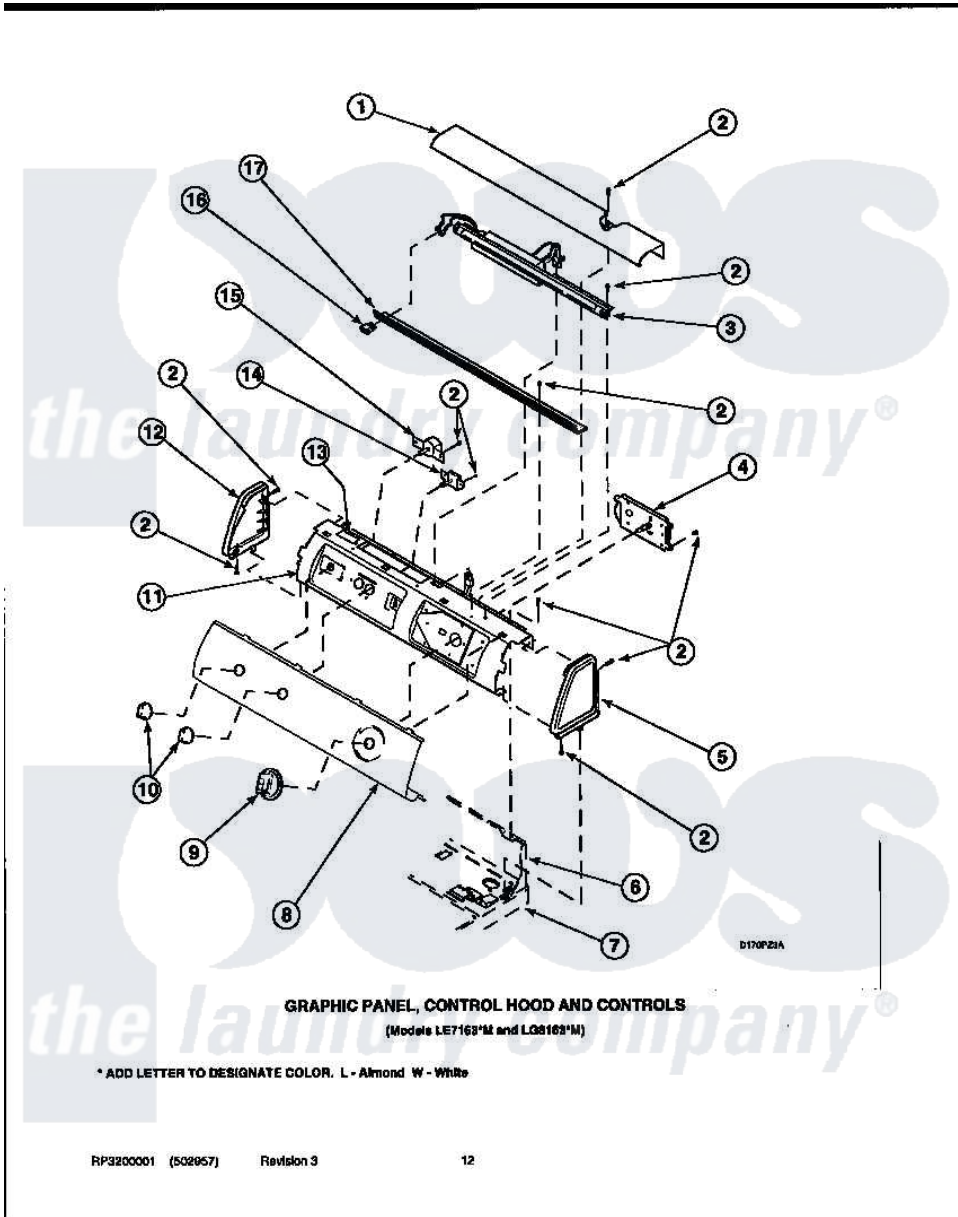

Amana LG4319W2 (BOM: PLG4319W2) 08 - GRAPHIC PANEL, CONTROL HOOD AND CONTROLS

Amana Residential Amana LG4319W2 (BOM: PLG4319W2) Dryer Parts Parts Diagram 08 - GRAPHIC PANEL, CONTROL HOOD AND CONTROLS
 Click on the part number to view part

Item	Original Part Number	Replaced By	Status	Part Description
2	501086	90767		Screw, 8A X 3/8 HeX Washer Head Tapping
6	500343		Not Available	PANEL,BACK(HOME HOOD)
7	500085P		Not Available	(ADD LETTER L-L, W-W TO PART N
11	500300		Not Available	BRACKET,CONTROL SUPPORT-MECH
13	24903		Not Available	STICKER,DISCONNECT POW
14	500823			Signal, Rotary