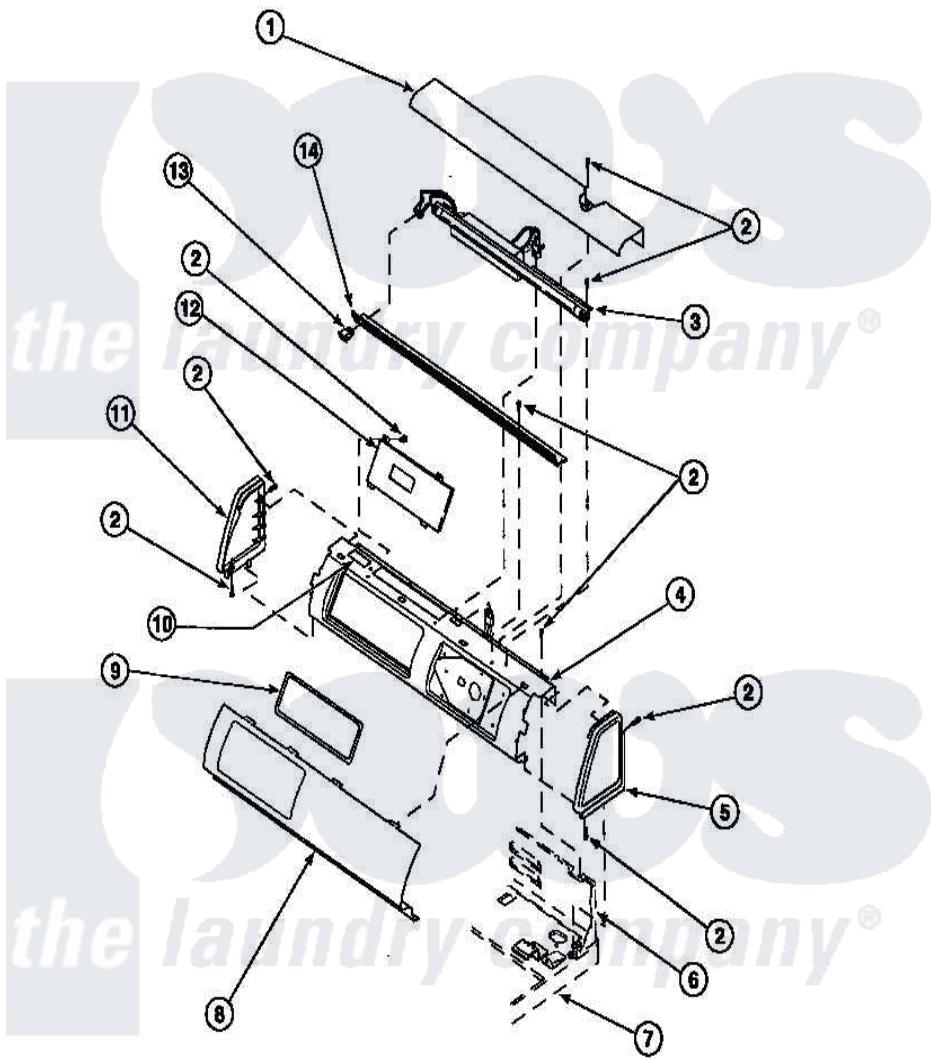

Amana LG4319W2 (BOM: PLG4319W2) 09 - GRAPHIC PANEL, CONTROL HOOD AND CONTROLS

Amana Residential Amana LG4319W2 (BOM: PLG4319W2) Dryer Parts Parts Diagram 09 - GRAPHIC PANEL, CONTROL HOOD AND CONTROLS
 Click on the part number to view part

Item	Original Part Number	Replaced By	Status	Part Description
2	501086	90767		Screw, 8A X 3/8 HeX Washer Head Tapping
6	500343		Not Available	PANEL,BACK(HOME HOOD)
7	500085P		Not Available	(ADD LETTER L-L, W-W TO PART N
10	24903		Not Available	STICKER,DISCONNECT POW