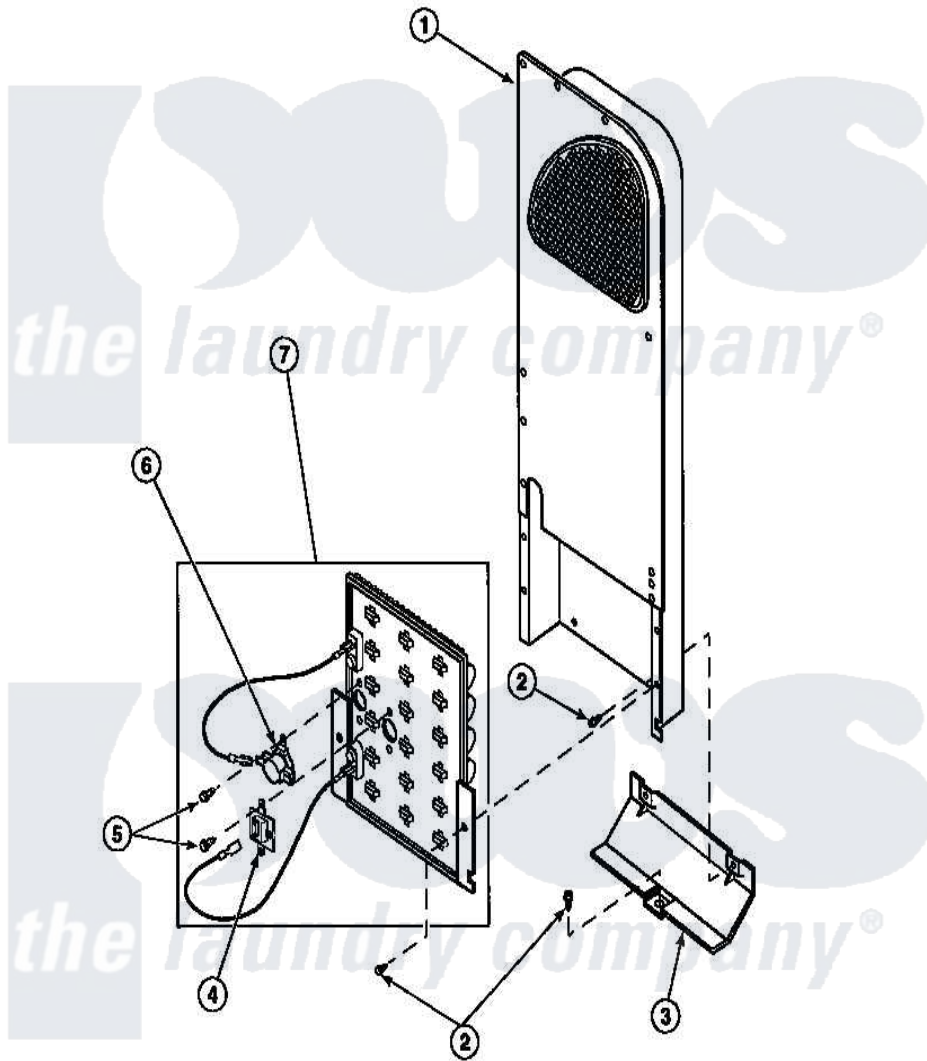

**Amana LG4319W2 (BOM: PLG4319W2) 10 - HEATER BOX ASSY  
ORIGINALLY ON ELEC DRYER**

Amana [Residential Amana LG4319W2 \(BOM: PLG4319W2\) Dryer Parts](#) Parts Diagram 10 - HEATER BOX  
ASSY ORIGINALLY ON ELEC DRYER  
[Click on the part number to view part](#)

Item	Original Part Number	Replaced By	Status	Part Description
1	500179P	<a href="#">503605</a>		Assembly, Heater Duct
2	501668	<a href="#">503688</a>		Screw, 10B-16 X .34 I
3	60952		Not Available	SHIELD,HEAT DUCT
5	23222	<a href="#">3177991</a>		Screw