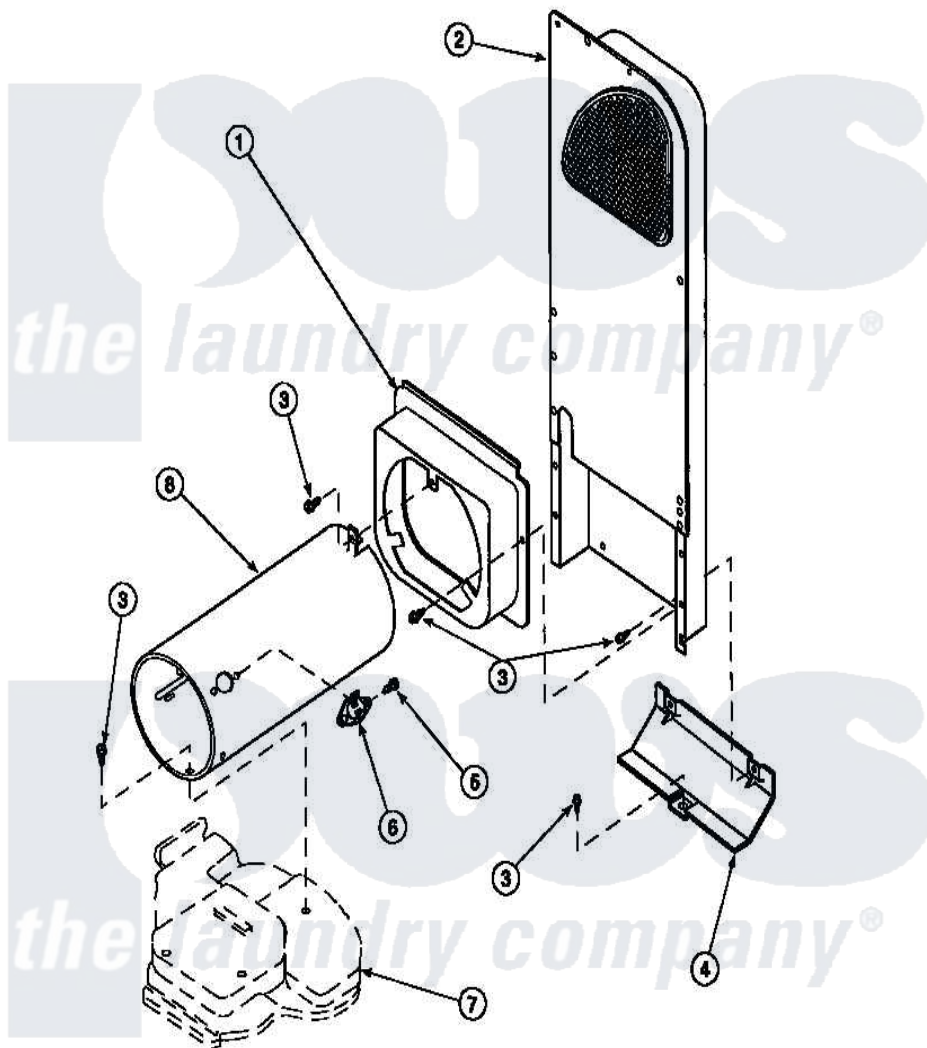

**Amana LG4319W2 (BOM: PLG4319W2) 11 - HEATER BOX ASSY  
ORIGINALLY ON GAS DRYER**

Amana [Residential Amana LG4319W2 \(BOM: PLG4319W2\) Dryer Parts](#) Parts Diagram 11 - HEATER BOX ASSY ORIGINALLY ON GAS DRYER  
Click on the part number to view part

Item	Original Part Number	Replaced By	Status	Part Description
1	500122	<a href="#">510101</a>		Shroud Heat Duct
2	500179P	<a href="#">503605</a>		Assembly, Heater Duct
3	501668	<a href="#">503688</a>		Screw, 10B-16 X .34 I
4	60952		Not Available	SHIELD,HEAT DUCT
5	51782		Not Available	SCREW, 6B-20X5/16
6	<a href="#">Y61886</a>			Thermostat, Limit-Blk
7	<a href="#">500070</a>			Base, Dryer
8	61974		Not Available	BURNER HOUSING