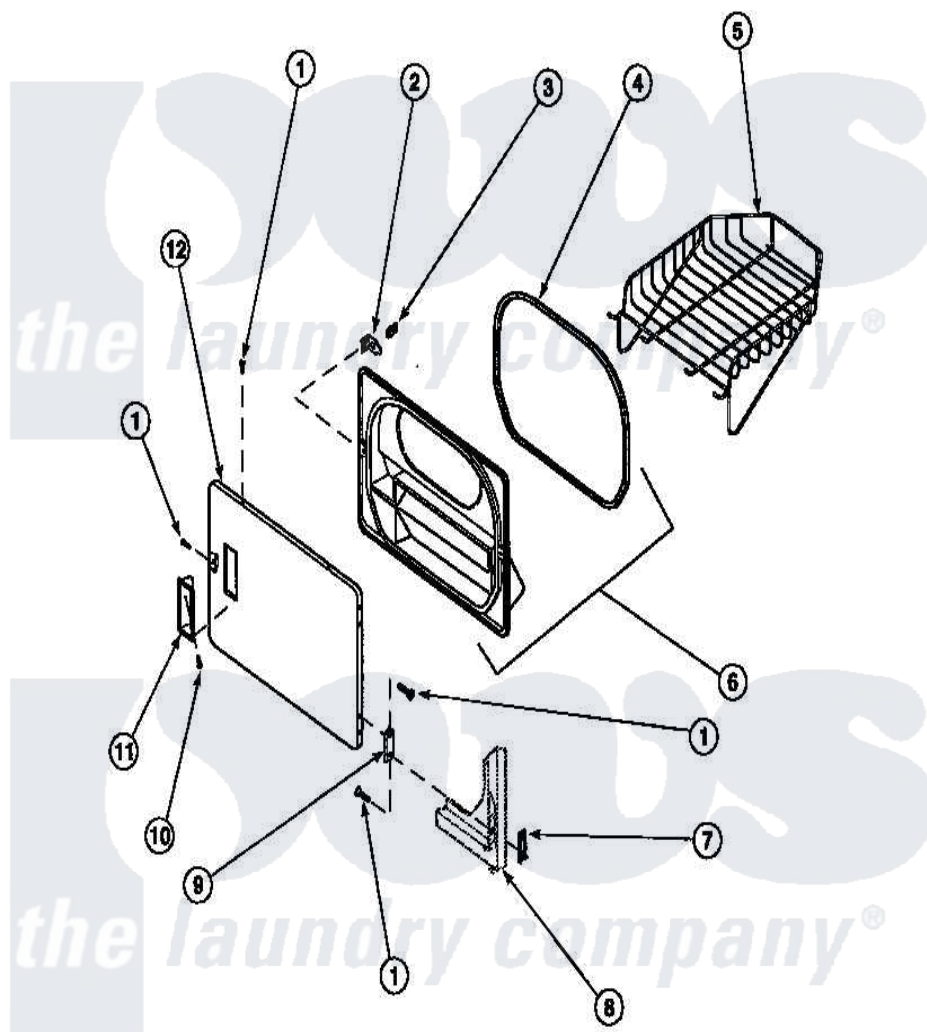

# Amana LG4319W2 (BOM: PLG4319W2) 13 - LOADING DOOR WITH DRYING RACK

Amana Residential Amana LG4319W2 (BOM: PLG4319W2) Dryer Parts Parts Diagram 13 - LOADING DOOR WITH DRYING RACK

Click on the part number to view part

Item	Original Part Number	Replaced By	Status	Part Description
1	<a href="#">500226</a>			Screw, 8b-16 x 5/8 Tap
2	500223	<a href="#">40116201</a>		Bracket, Door Strike
3	500039	<a href="#">510181</a>		Strike Doormetal
4	500200		Not Available	SEAL,DOOR
5	501295P		Not Available	RACK, DRYING
6	500199		Not Available	ASSY,LINER & SEAL
7	<a href="#">500236</a>			Clip, Door Hinge Mount
9	500041	<a href="#">Y503676</a>		Hinge, Door And Top
10	500297	<a href="#">8281236</a>		Screw
11	500042		Not Available	DOOR PULL