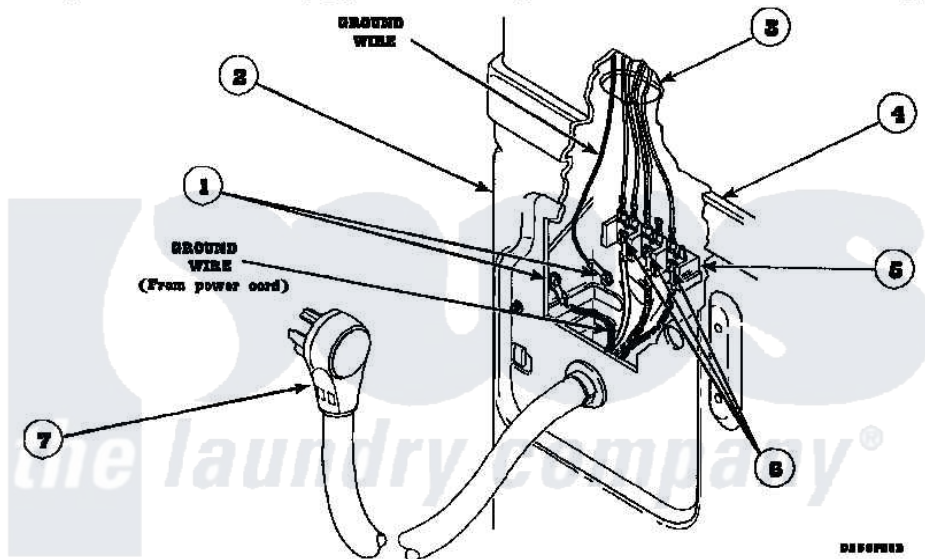

Amana LG4319W2 (BOM: PLG4319W2) 17 - POWER CORDS

Amana [Residential Amana LG4319W2 \(BOM: PLG4319W2\) Dryer Parts](#) Parts Diagram 17 - POWER CORDS
 Click on the part number to view part

Item	Original Part Number	Replaced By	Status	Part Description
1	20530			Screw, 10-24 x 3/8 Hex
2	500001P		Not Available	(ADD LETTER BEFORE "P" IN PART
3	500343		Not Available	PANEL, BACK(HOME HOOD)
4	500085P		Not Available	(ADD LETTER L-L, W-W TO PART N
6	Y61199	3400094		Screw, 10-32 X 3/8