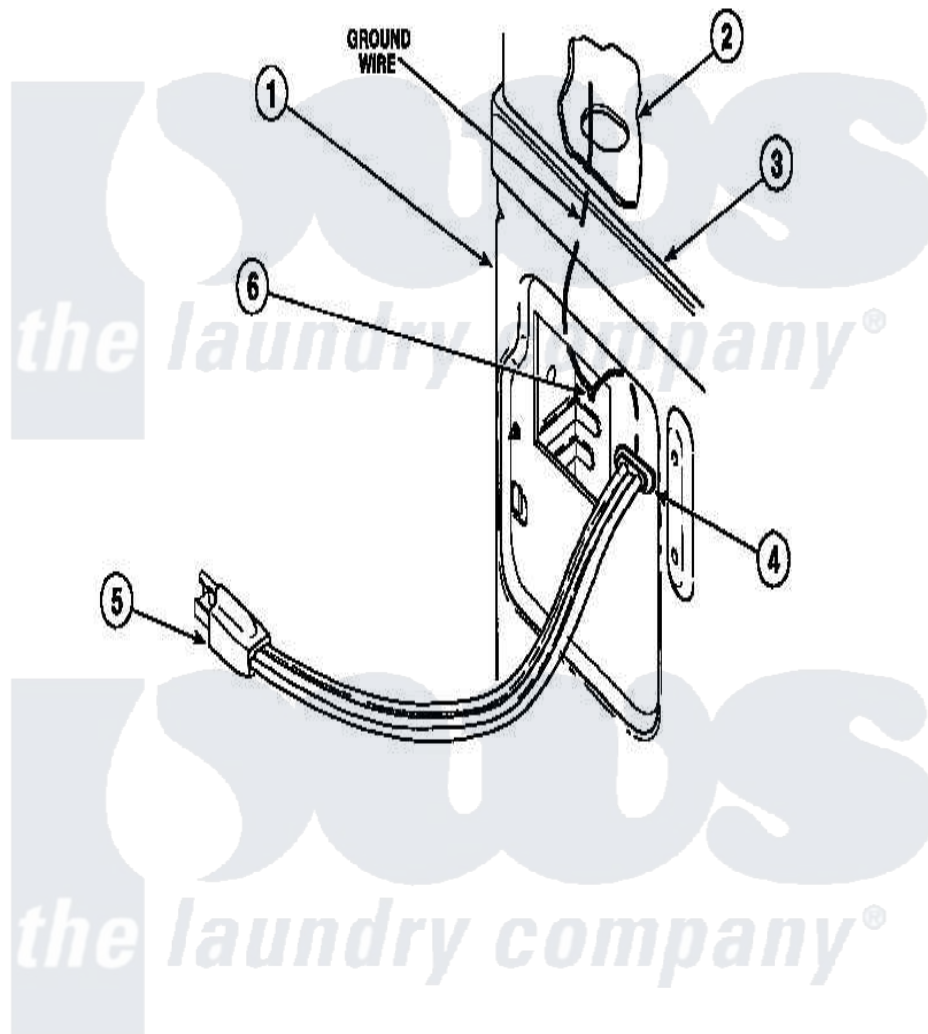

Amana LG4319W2 (BOM: PLG4319W2) 18 - POWER CORDS

Amana Residential Amana LG4319W2 (BOM: PLG4319W2) Dryer Parts Parts Diagram 18 - POWER CORDS
 Click on the part number to view part

Item	Original Part Number	Replaced By	Status	Part Description
1	50001P		Not Available	(ADD LETTER BEFORE "P" IN PART
2	500343		Not Available	PANEL, BACK(HOME HOOD)
3	500085P		Not Available	(ADD LETTER L-L, W-W TO PART N
4	21903	211881		Grommet, Cord Part Not Used- Gas Models Only
5	Y56222	27001142		Cord, Power
6	20530			Screw, 10-24 x 3/8 Hex