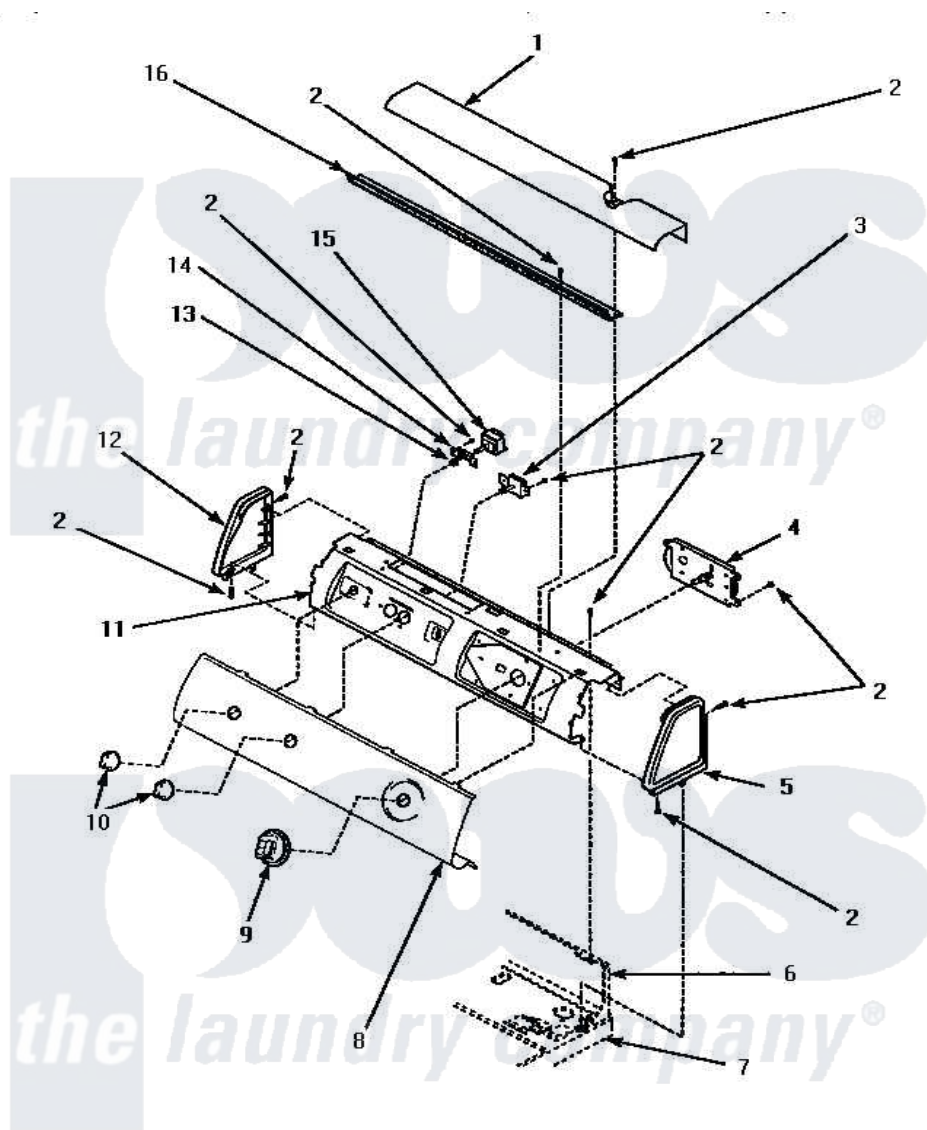

Amana LG4409L (BOM: P1163604W L) 06 - GRAPHIC PANEL, CONTROL HOOD & CONTROLS

GRAPHIC PANEL, CONTROL HOOD AND CONTROLS

Amana [Residential Amana LG4409L \(BOM: P1163604W L\) Dryer Parts](#) Parts Diagram 06 - GRAPHIC PANEL, CONTROL HOOD & CONTROLS
 Click on the part number to view part

Item	Original Part Number	Replaced By	Status	Part Description
"	NOTE:		Not Available	DOOR ASSEMBLY DOES NOT INCLUDE 500236 DOOR HINGE MOUNTING CLIP AND FOUR 500226 SCREWS.
1	500302		Not Available	COVER, TOP
2	501086	90767		Screw, 8A X 3/8 HeX Washer Head Tapping
3	500823			Signal, Rotary
4	59421	502967P		Timer 5 Cycle Package
5	34815		Not Available	PANEL, END R.H. (BLK)
6	Y00000000		Not Available	SEE NOTE CONTROL HOOD REAR PANEL
7	Y00000000		Not Available	SEE NOTE CABINET TOP
8	500531		Not Available	PANEL, GRAPHIC
9	500311	502220W		Knob, Timer
10	34847			Assembly, Knob-Rotary
11	500300		Not Available	BRACKET, CONTROL

11	500300	Not Available	SUPPORT-MECH
12	34816		Panel, End
13	57584	Not Available	NUT
14	59704		Bracket, Switch Mount
15	Y61511	Not Available	SWITCH,FABRIC SELECTOR
16	500300	Not Available	BRACKET,CONTROL SUPPORT-MECH