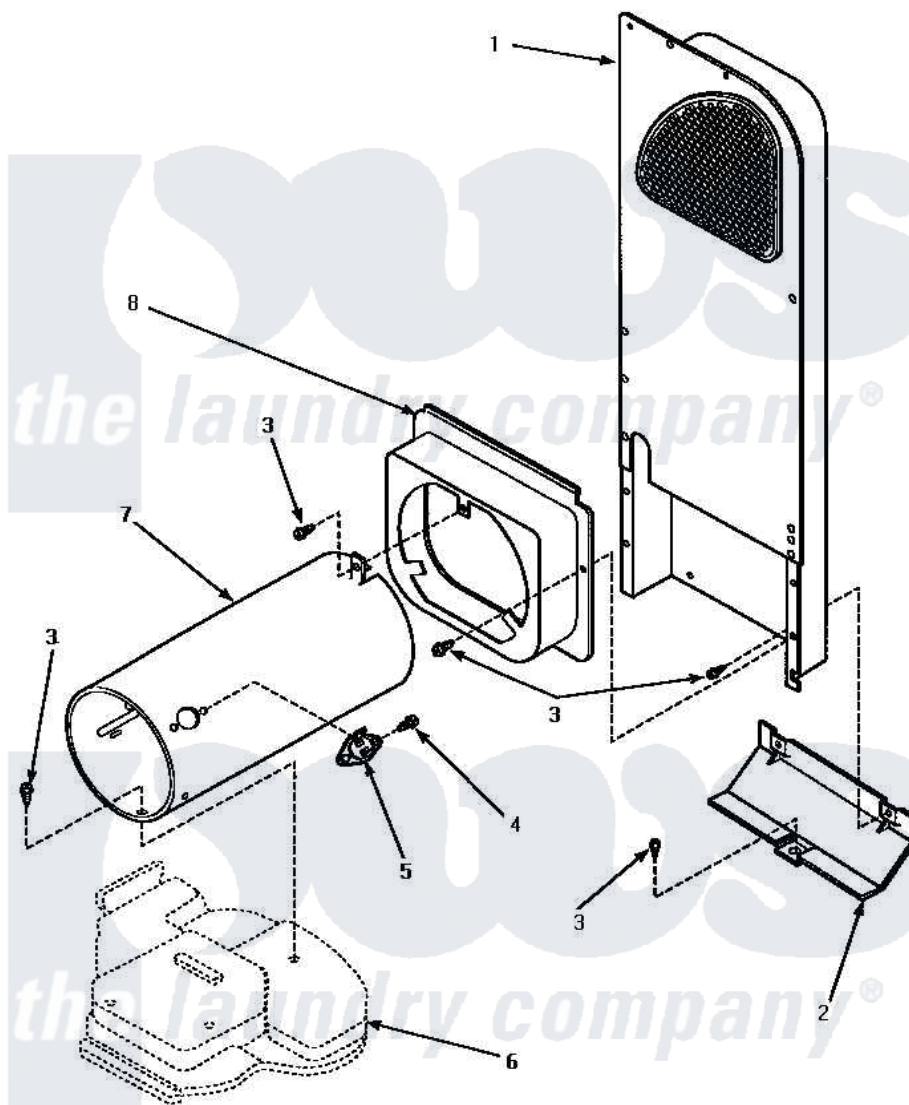

**Amana LG4409L (BOM: P1163604W L) 07 - HEATER BOX ASSY
(ORIGINAL)**

**HEATER BOX ASSEMBLY ORIGINALLY ON DRYER
(Gas Model Dryers)**

Amana Residential Amana LG4409L (BOM: P1163604W L) Dryer Parts Parts Diagram 07 - HEATER BOX ASSY
(ORIGINAL)

[Click on the part number to view part](#)

Item	Original Part Number	Replaced By	Status	Part Description
1	Y00000000		Not Available	SEE NOTE HEATER BOX ASSEMBLY
2	60952		Not Available	SHIELD,HEAT DUCT
3	501668	503688		Screw, 10B-16 X .34 I
4	51782		Not Available	SCREW, 6B-20X5/16
5	Y61886			Thermostat, Limit-Blk
6	Y00000000		Not Available	SEE NOTE BASE
7	61974		Not Available	BURNER HOUSING
8	500122	510101		Shroud Heat Duct