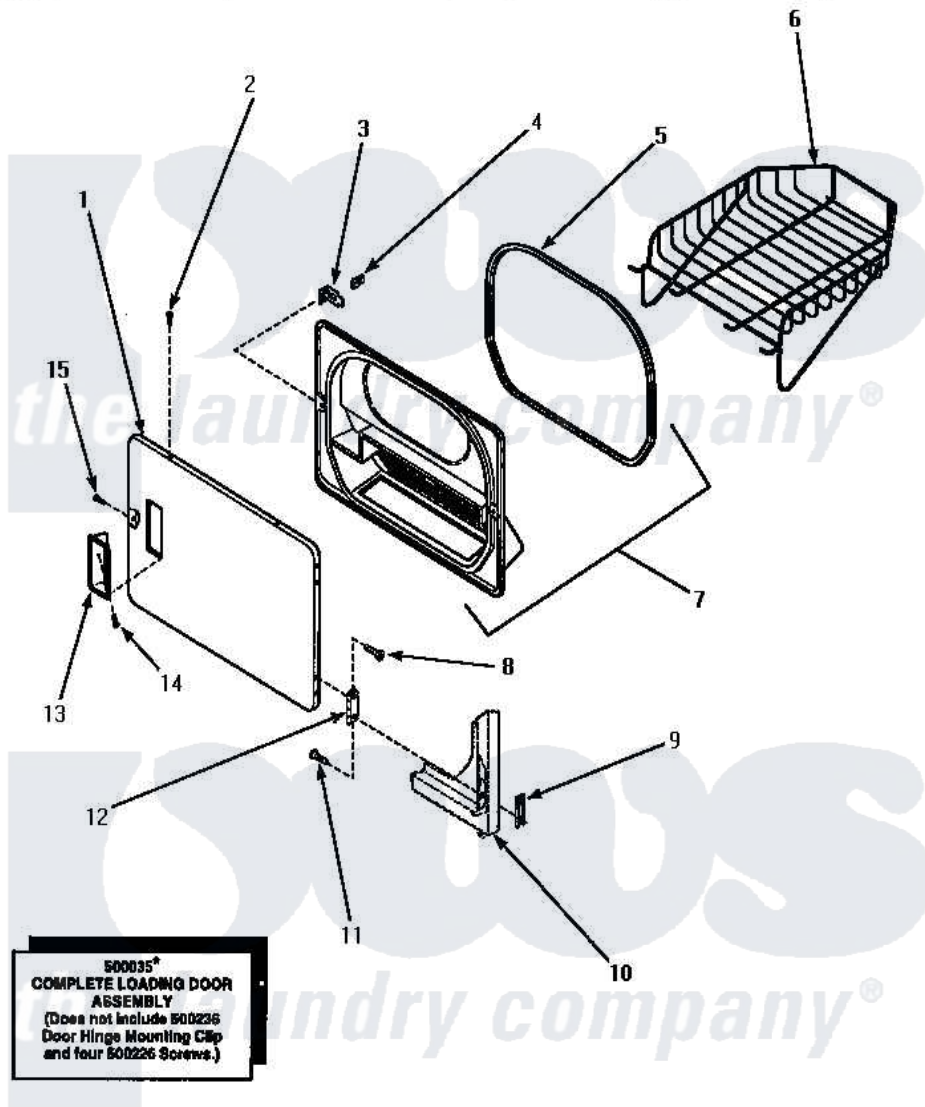

# Amana LG4409L (BOM: P1163604W L) 09 - LOADING DOOR WITH DRYING RACK

## LOADING DOOR WITH DRYING RACK

Amana [Residential Amana LG4409L \(BOM: P1163604W L\) Dryer Parts](#) Parts Diagram 09 - LOADING DOOR WITH DRYING RACK

[Click on the part number to view part](#)

Item	Original Part Number	Replaced By	Status	Part Description
1	<a href="#">500040L</a>			Assembly, Door-Home
"	<a href="#">500040W</a>			Assembly, Door-Home
2	<a href="#">500226</a>			Screw, 8b-16 x 5/8 Tap
3	500223	<a href="#">40116201</a>		Bracket, Door Strike
4	500039	<a href="#">510181</a>		Strike Doormetal
5	500200		Not Available	SEAL,DOOR
6	501295P		Not Available	RACK, DRYING
7	500199		Not Available	ASSY,LINER & SEAL
8	<a href="#">500226</a>			Screw, 8b-16 x 5/8 Tap
9	<a href="#">500236</a>			Clip, Door Hinge Mount
10	Y00000000		Not Available	SEE NOTE FRONT PANEL
11	<a href="#">500226</a>			Screw, 8b-16 x 5/8 Tap
12	500041	<a href="#">Y503676</a>		Hinge, Door And Top
13	500042L		Not Available	PULL,DOOR
"	500042W		Not Available	PULL,DOOR

14	500297	<a href="#">8281236</a>	Screw
15	<a href="#">500226</a>		Screw, 8b-16 x 5/8 Tap
NI	500035W	Not Available	ASSY,DOOR-HOME
"	500035L	Not Available	ASSY,DOOR-HOME