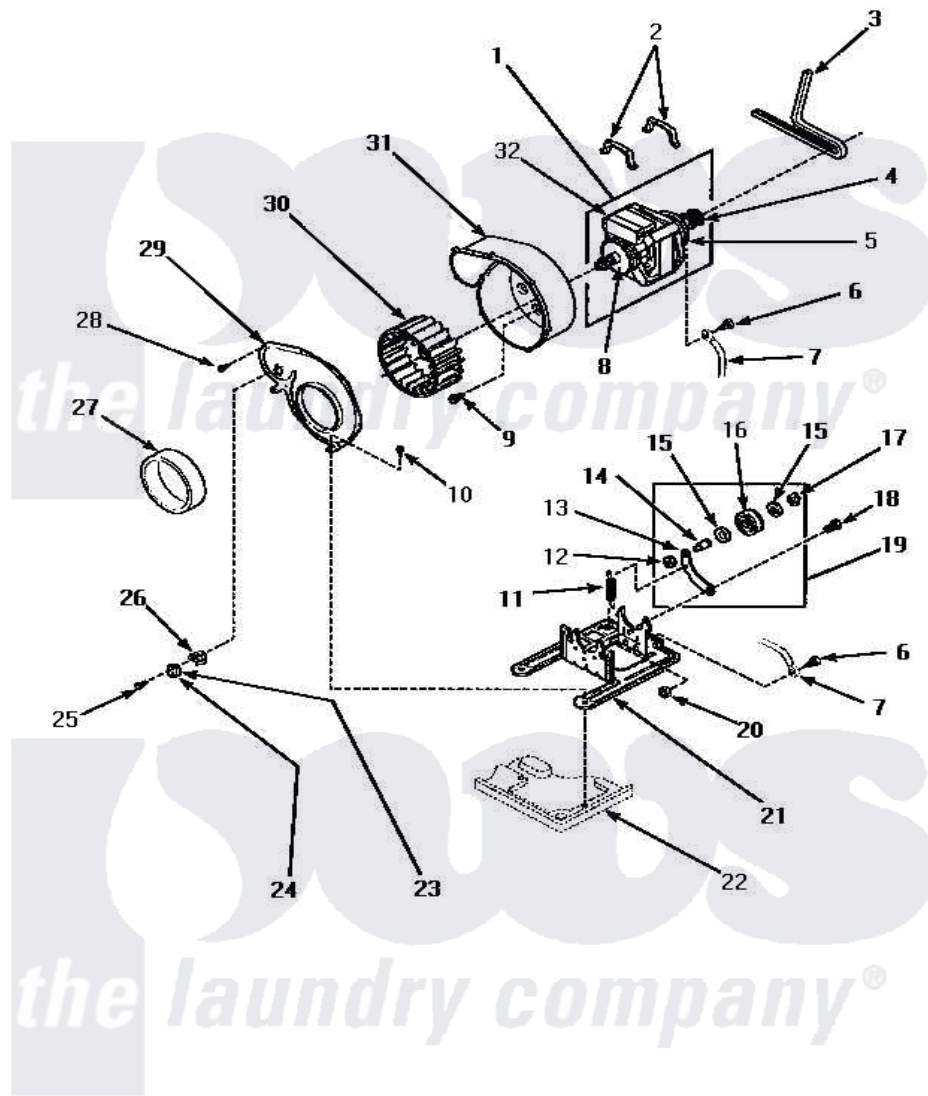

Amana LG4409L (BOM: P1163604W L) 11 - MOTOR, EXHAUST FAN & BELT

MOTOR, EXHAUST FAN AND BELT

Amana [Residential Amana LG4409L \(BOM: P1163604W L\) Dryer Parts](#) Parts Diagram 11 - MOTOR, EXHAUST FAN & BELT

[Click on the part number to view part](#)

Item	Original Part Number	Replaced By	Status	Part Description
1	501211	2200376		Motor
2	Y58047	660658		Clamp, Motor Mounting 343481 685441
3	59174	40111201		Belt, Cylinder
4	500011			Pulley, Motor
5	58044A		Not Available	MOUNT,MOTOR-LOCKING
6	20530			Screw, 10-24 x 3/8 Hex
7	Y00000000		Not Available	SEE NOTE GROUND WIRE FROM MOTOR TO MOUNTING BRACKET, GREEN
8	58044A		Not Available	MOUNT,MOTOR-LOCKING
9	Y31645	27001200		Screw
10	33562	27001200		Screw
11	56076			Spring, Idler
12	56156	358160		Nut

13	500910	37001144	Assembly- Idler
14	56461		Shaft
15	52549		Washer, 501 ID X3/4 Odx
16	Y54414		Assembly, Wheel And Bearing
17	23748		Ring, Retaining
18	500824		Screw, 1/4-20 Unc Hex
19	500269	37001287	Assembly, Idler Lever/Shaft/Pulley
20	52566	27001225	Nut, Jam Mid Lock 1/4-20
21	500822	503613	Mount, Motor
22	Y00000000	Not Available	SEE NOTE BASE
24	Y61372		Thermostat
25	501086	90767	Screw, 8A X 3/8 HeX Washer Head Tapping
26	61401	61623	Thermostat, Heater-BR
27	500313		Seal, Blower Housing
28	31260		Screw, No.8 X 3/8 Ind H
29	500078	511969P	Kit Blower Housing And Cover
30	56000	510139P	Assembly Blower Fan Package
31	56020		Housing, Blower
32	501218	Not Available	MOTOR SWITCH (DOES NOT INCLUDE THERMAL PROT