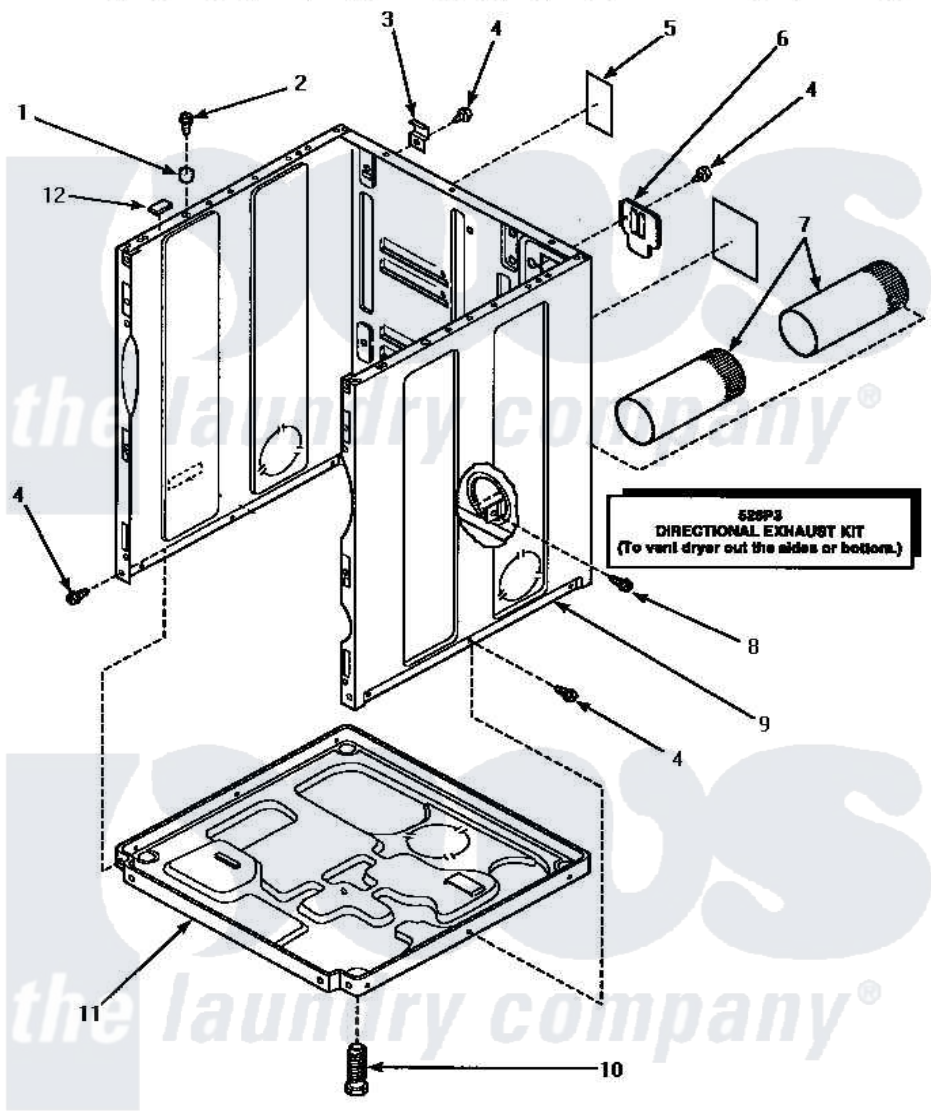

**Amana LG4409W (BOM: P1163603W W) 03 - CABINET, EXHAUST DUCT & BASE**

**CABINET, EXHAUST DUCT AND BASE**

Amana [Residential Amana LG4409W \(BOM: P1163603W W\) Dryer Parts](#) Parts Diagram 03 - CABINET, EXHAUST DUCT & BASE

[Click on the part number to view part](#)

Item	Original Part Number	Replaced By	Status	Part Description
1	56079	<a href="#">505187</a>		Locator, Panel
2	32671	<a href="#">Y014874</a>		Screw, Idler Arm And Sleeve
3	<a href="#">500003</a>			Hinge, Top
4	33562	<a href="#">27001200</a>		Screw
5	500670		Not Available	STICKER NG OR MIXED GA
6	500114	<a href="#">510903</a>		Plate Access Panel
7	500064	<a href="#">505518</a>		Duct, Exhaust
8	501668	<a href="#">503688</a>		Screw, 10B-16 X .34 I
9	500001WP	<a href="#">37001284</a>		Cabinet As Pack
"	500001HP		Not Available	ASSY, CABINET
"	500001LP	<a href="#">727P3L</a>		Kit Dryer Panels
10	<a href="#">Y500101</a>			Leg, Leveling
11	<a href="#">500070</a>			Base, Dryer
12	<a href="#">Y56128</a>			Pad, Bumper
NI	<a href="#">528P3</a>			Directional Exhaust Kit