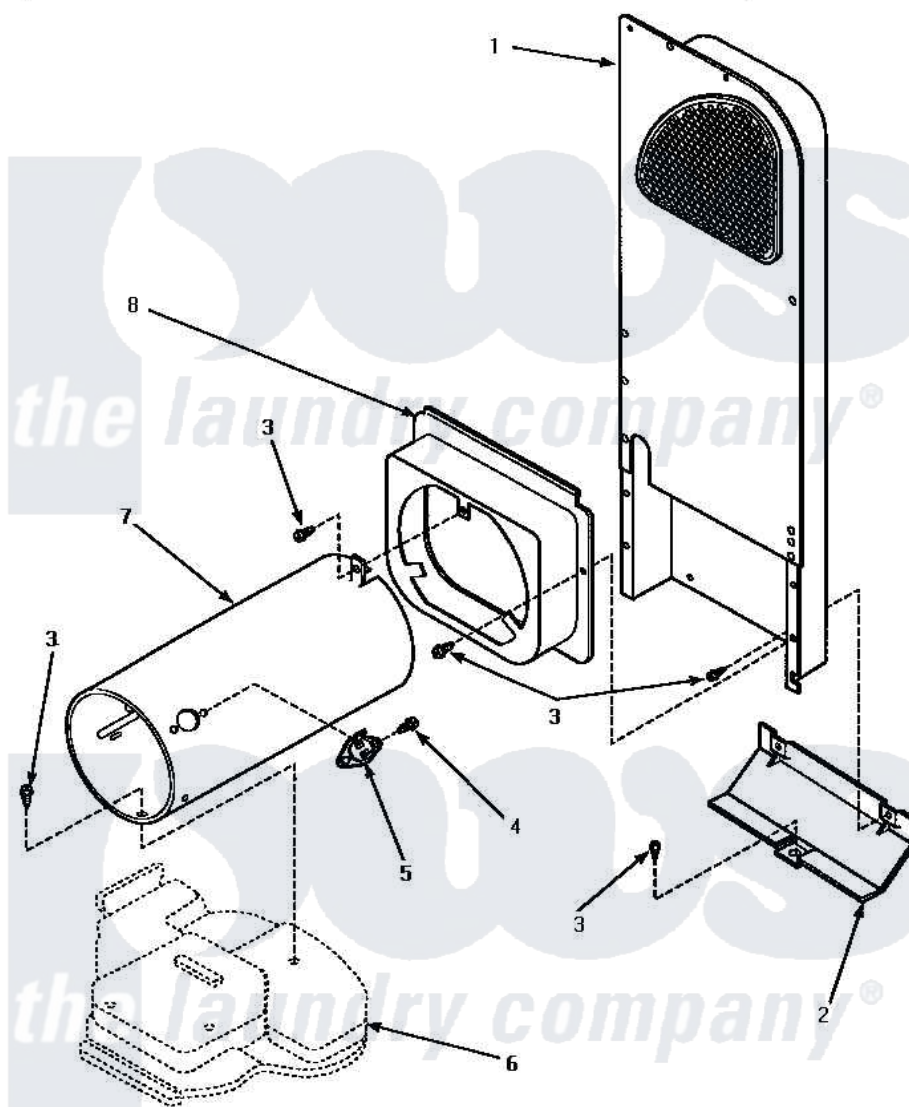

**Amana LG4409W (BOM: P1163603W W) 07 - HEATER BOX ASSY
(ORIGINAL)**

**HEATER BOX ASSEMBLY ORIGINALLY ON DRYER
(Gas Model Dryers)**

Amana [Residential Amana LG4409W \(BOM: P1163603W W\) Dryer Parts](#) Parts Diagram 07 - HEATER BOX ASSY
(ORIGINAL)

[Click on the part number to view part](#)

Item	Original Part Number	Replaced By	Status	Part Description
1	Y00000000		Not Available	SEE NOTE HEATER BOX ASSEMBLY
2	60952		Not Available	SHIELD,HEAT DUCT
3	501668	503688		Screw, 10B-16 X .34 I
4	51782		Not Available	SCREW, 6B-20X5/16
5	Y61886			Thermostat, Limit-Blk
6	Y00000000		Not Available	SEE NOTE BASE
7	61974		Not Available	BURNER HOUSING
8	500122	510101		Shroud Heat Duct