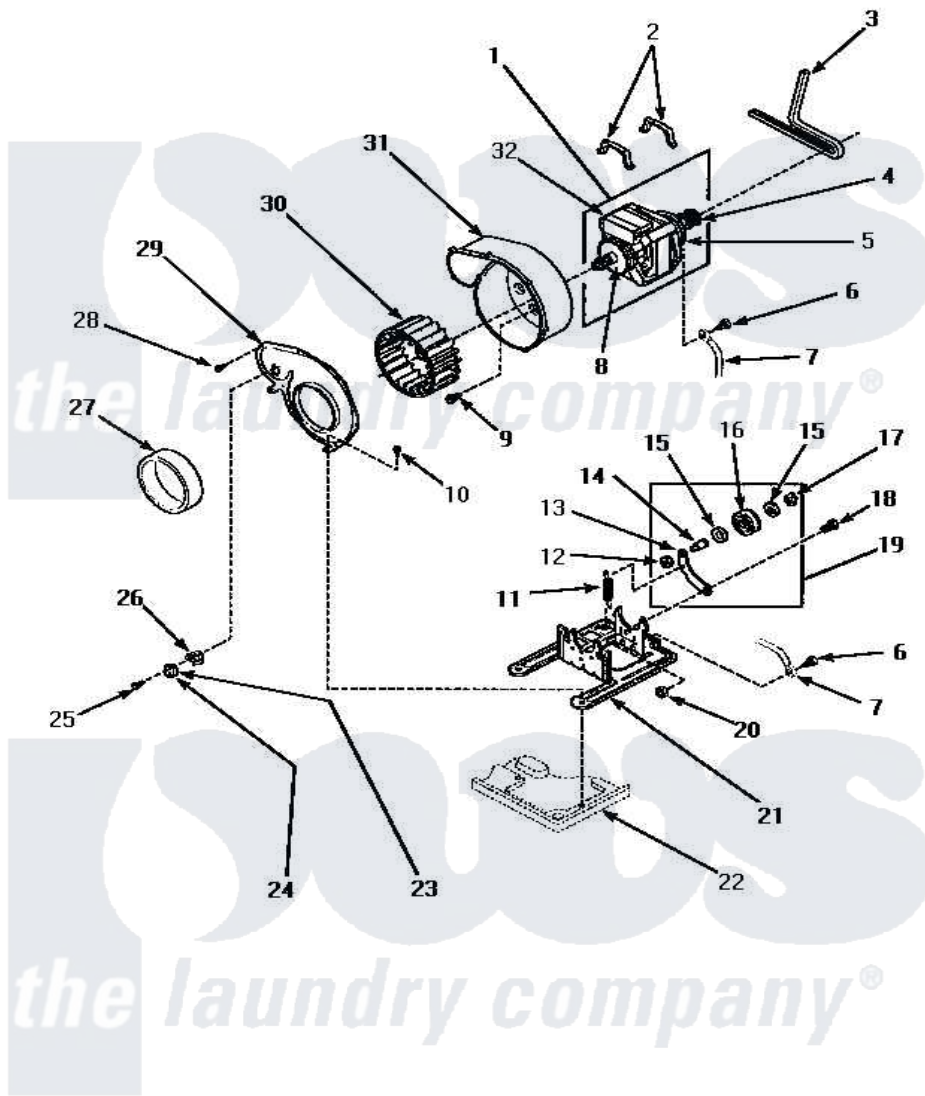

**Amana LG4409W (BOM: P1163603W W) 11 - MOTOR, EXHAUST FAN & BELT**

**MOTOR, EXHAUST FAN AND BELT**

Amana [Residential Amana LG4409W \(BOM: P1163603W W\) Dryer Parts](#) Parts Diagram 11 - MOTOR, EXHAUST FAN & BELT

[Click on the part number to view part](#)

Item	Original Part Number	Replaced By	Status	Part Description
1	501211	<a href="#">2200376</a>		Motor
2	Y58047	<a href="#">660658</a>		Clamp, Motor Mounting 343481 685441
3	59174	<a href="#">40111201</a>		Belt, Cylinder
4	<a href="#">500011</a>			Pulley, Motor
5	58044A		Not Available	MOUNT,MOTOR-LOCKING
6	<a href="#">20530</a>			Screw, 10-24 x 3/8 Hex
7	Y00000000		Not Available	SEE NOTE GROUND WIRE FROM MOTOR TO MOUNTING BRACKET, GREEN
8	58044A		Not Available	MOUNT,MOTOR-LOCKING
9	Y31645	<a href="#">27001200</a>		Screw
10	33562	<a href="#">27001200</a>		Screw
11	<a href="#">56076</a>			Spring, Idler
12	56156	<a href="#">358160</a>		Nut

13	500910	<a href="#">37001144</a>	Assembly- Idler
14	<a href="#">56461</a>		Shaft
15	<a href="#">52549</a>		Washer, 501 ID X3/4 Odx
16	<a href="#">Y54414</a>		Assembly, Wheel And Bearing
17	<a href="#">23748</a>		Ring, Retaining
18	<a href="#">500824</a>		Screw, 1/4-20 Unc Hex
19	500269	<a href="#">37001287</a>	Assembly, Idler Lever/Shaft/Pulley
20	52566	<a href="#">27001225</a>	Nut, Jam Mid Lock 1/4-20
21	500822	<a href="#">503613</a>	Mount, Motor
22	Y00000000	Not Available	SEE NOTE BASE
24	<a href="#">Y61372</a>		Thermostat
25	501086	<a href="#">90767</a>	Screw, 8A X 3/8 HeX Washer Head Tapping
26	61401	<a href="#">61623</a>	Thermostat, Heater-BR
27	<a href="#">500313</a>		Seal, Blower Housing
28	<a href="#">31260</a>		Screw, No.8 X 3/8 Ind H
29	500078	<a href="#">511969P</a>	Kit Blower Housing And Cover
30	56000	<a href="#">510139P</a>	Assembly Blower Fan Package
31	<a href="#">56020</a>		Housing, Blower
32	501218	Not Available	MOTOR SWITCH (DOES NOT INCLUDE THERMAL PROT