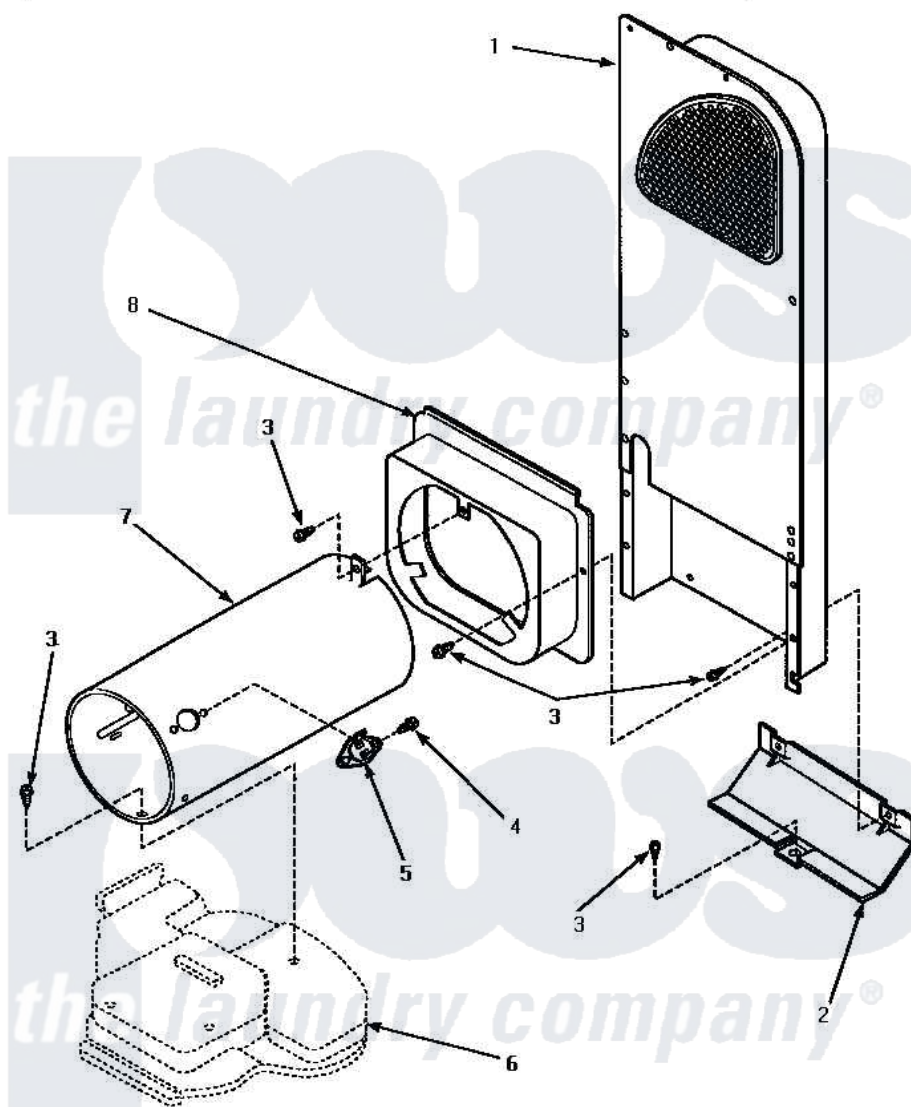

**Amana LG4429L (BOM: P1158901W L) 07 - HEATER BOX ASSY
(ORIGINAL)**

**HEATER BOX ASSEMBLY ORIGINALLY ON DRYER
(Gas Model Dryers)**

Amana [Residential Amana LG4429L \(BOM: P1158901W L\) Dryer Parts](#) Parts Diagram 07 - HEATER BOX ASSY
(ORIGINAL)

[Click on the part number to view part](#)

Item	Original Part Number	Replaced By	Status	Part Description
1	Y00000000		Not Available	SEE NOTE HEATER BOX ASSEMBLY
2	60952		Not Available	SHIELD,HEAT DUCT
3	501668	503688		Screw, 10B-16 X .34 I
4	51782		Not Available	SCREW, 6B-20X5/16
5	Y61886			Thermostat, Limit-Blk
6	Y00000000		Not Available	SEE NOTE BASE
7	61974		Not Available	BURNER HOUSING
8	500122	510101		Shroud Heat Duct