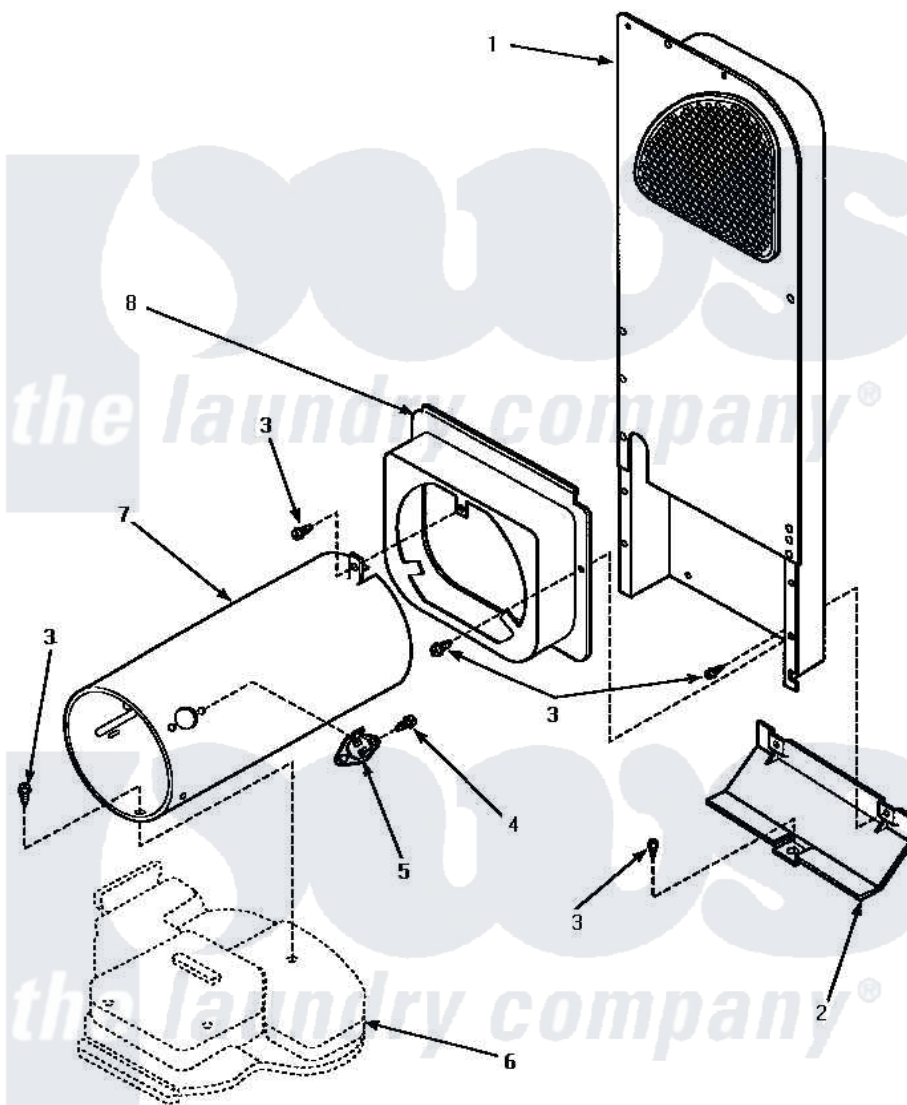

**Amana LG4509L (BOM: P1163613W L) 07 - HEATER BOX ASSY
(ORIGINAL)**

**HEATER BOX ASSEMBLY ORIGINALLY ON DRYER
(Gas Model Dryers)**

Amana Residential Amana LG4509L (BOM: P1163613W L) Dryer Parts Parts Diagram 07 - HEATER BOX ASSY
(ORIGINAL)

[Click on the part number to view part](#)

Item	Original Part Number	Replaced By	Status	Part Description
1	Y00000000		Not Available	SEE NOTE HEATER BOX ASSEMBLY
2	60952		Not Available	SHIELD,HEAT DUCT
3	501668	503688		Screw, 10B-16 X .34 I
4	51782		Not Available	SCREW, 6B-20X5/16
5	Y61886			Thermostat, Limit-Blk
6	Y00000000		Not Available	SEE NOTE BASE
7	61974		Not Available	BURNER HOUSING
8	500122	510101		Shroud Heat Duct