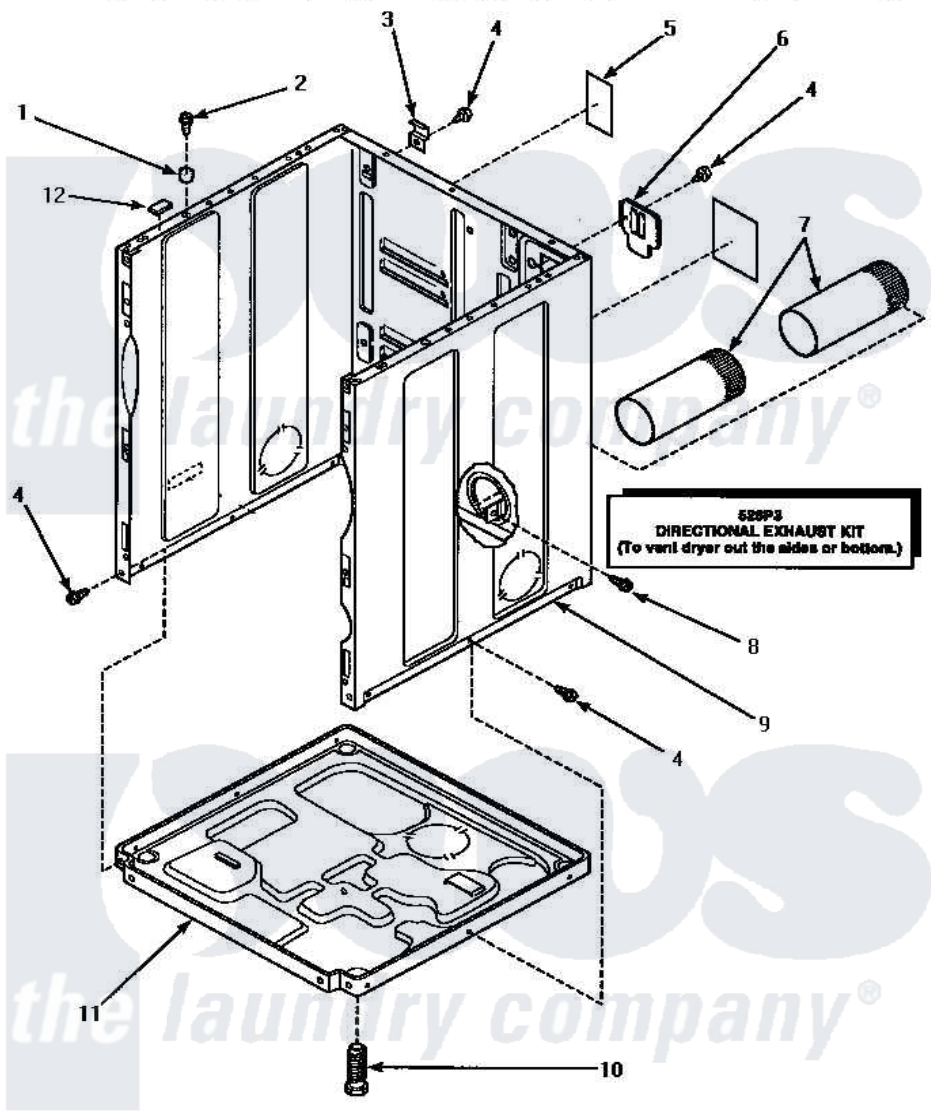

**Amana LG4509W (BOM: P1163612W W) 03 - CABINET, EXHAUST DUCT & BASE**

**CABINET, EXHAUST DUCT AND BASE**

Amana [Residential Amana LG4509W \(BOM: P1163612W W\) Dryer Parts](#) Parts Diagram 03 - CABINET, EXHAUST DUCT & BASE

[Click on the part number to view part](#)

Item	Original Part Number	Replaced By	Status	Part Description
1	56079	<a href="#">505187</a>		Locator, Panel
2	32671	<a href="#">Y014874</a>		Screw, Idler Arm And Sleeve
3	<a href="#">500003</a>			Hinge, Top
4	33562	<a href="#">27001200</a>		Screw
5	500670		Not Available	STICKER NG OR MIXED GA
6	500114	<a href="#">510903</a>		Plate Access Panel
7	500064	<a href="#">505518</a>		Duct, Exhaust
8	501668	<a href="#">503688</a>		Screw, 10B-16 X .34 I
9	500001WP	<a href="#">37001284</a>		Cabinet As Pack
"	500001HP		Not Available	ASSY, CABINET
"	500001LP	<a href="#">727P3L</a>		Kit Dryer Panels
10	<a href="#">Y500101</a>			Leg, Leveling
11	<a href="#">500070</a>			Base, Dryer
12	<a href="#">Y56128</a>			Pad, Bumper
NI	<a href="#">528P3</a>			Directional Exhaust Kit