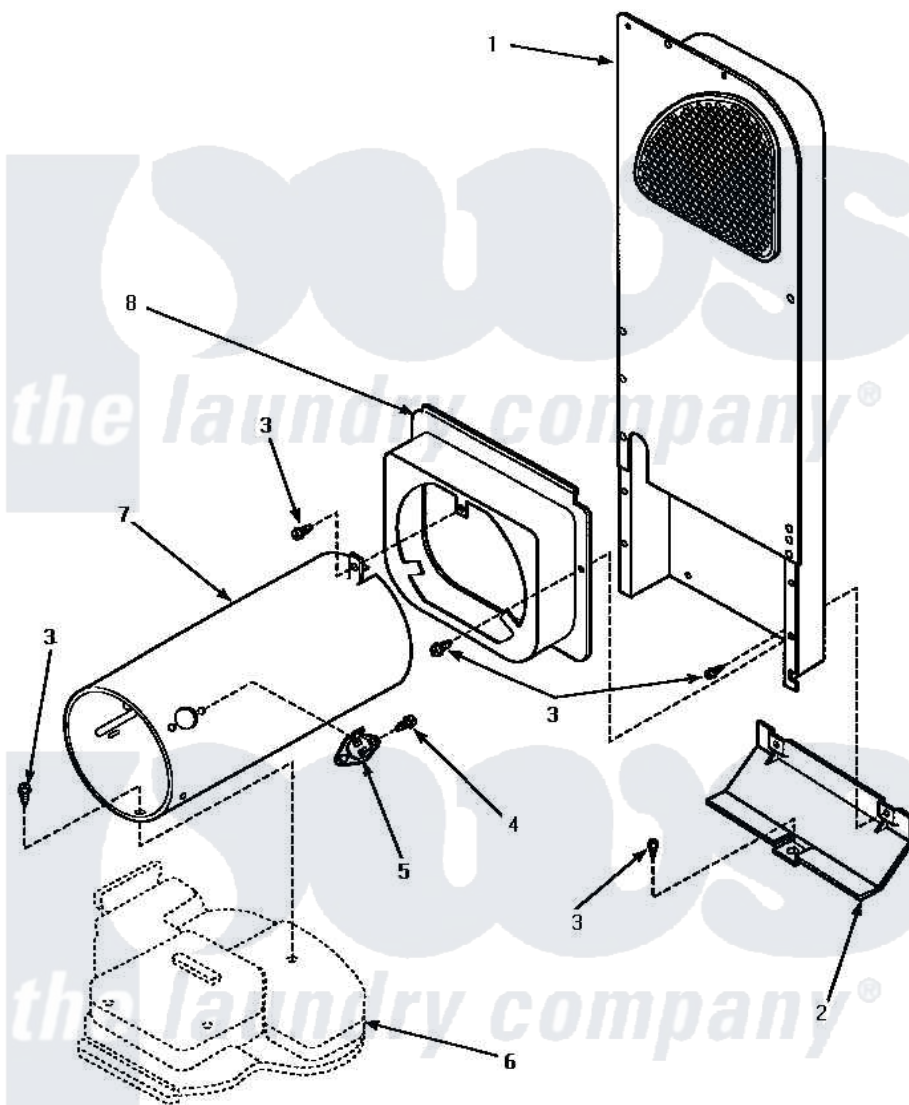

**Amana LG4509W (BOM: P1163612W W) 07 - HEATER BOX ASSY
(ORIGINAL)**

**HEATER BOX ASSEMBLY ORIGINALLY ON DRYER
(Gas Model Dryers)**

Amana [Residential Amana LG4509W \(BOM: P1163612W W\) Dryer Parts](#) Parts Diagram 07 - HEATER BOX ASSY
(ORIGINAL)

[Click on the part number to view part](#)

Item	Original Part Number	Replaced By	Status	Part Description
1	Y00000000		Not Available	SEE NOTE HEATER BOX ASSEMBLY
2	60952		Not Available	SHIELD,HEAT DUCT
3	501668	503688		Screw, 10B-16 X .34 I
4	51782		Not Available	SCREW, 6B-20X5/16
5	Y61886			Thermostat, Limit-Blk
6	Y00000000		Not Available	SEE NOTE BASE
7	61974		Not Available	BURNER HOUSING
8	500122	510101		Shroud Heat Duct