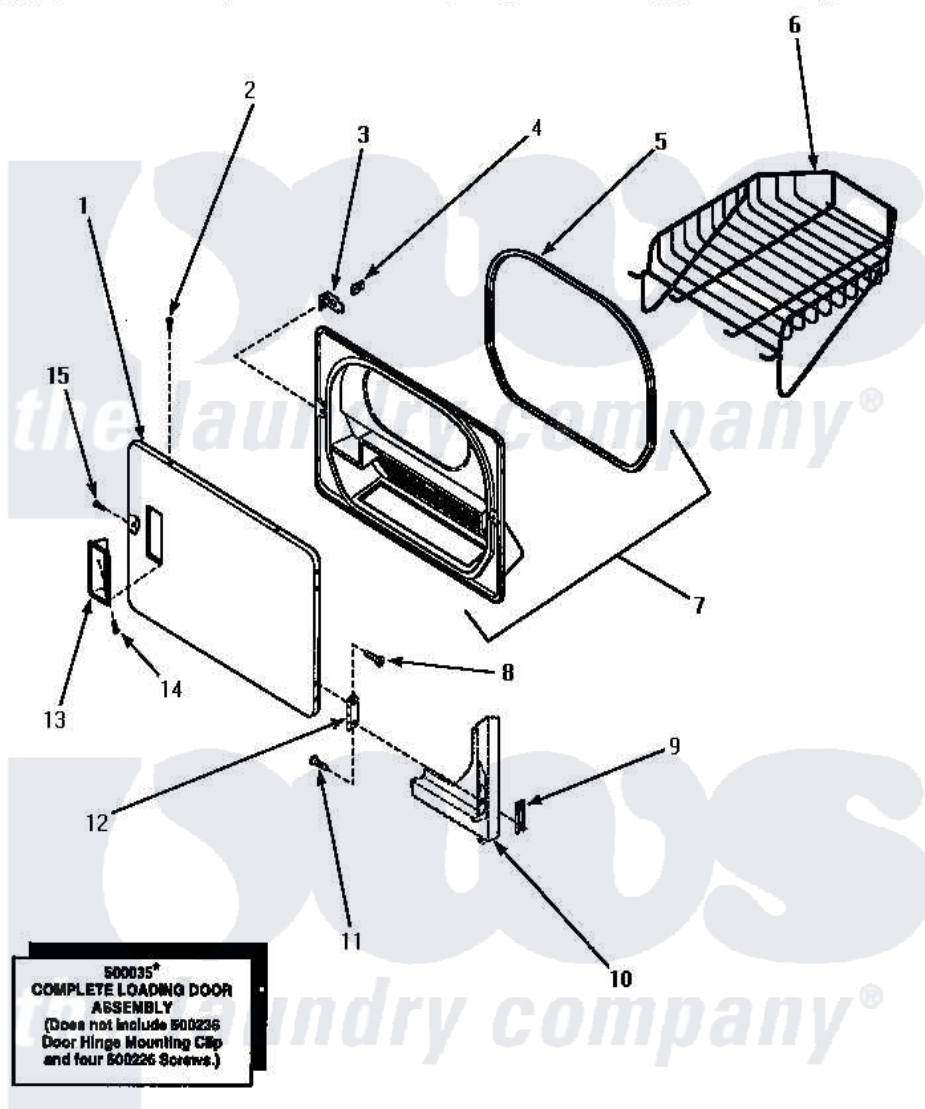

Amana LG4509W (BOM: P1163612W W) 09 - LOADING DOOR WITH DRYING RACK

LOADING DOOR WITH DRYING RACK

Amana Residential Amana LG4509W (BOM: P1163612W W) Dryer Parts Parts Diagram 09 - LOADING DOOR WITH DRYING RACK

[Click on the part number to view part](#)

Item	Original Part Number	Replaced By	Status	Part Description
1	500040L			Assembly, Door-Home
"	500040W			Assembly, Door-Home
2	500226			Screw, 8b-16 x 5/8 Tap
3	500223	40116201		Bracket, Door Strike
4	500039	510181		Strike Doormetal
5	500200		Not Available	SEAL,DOOR
6	501295P		Not Available	RACK, DRYING
7	500199		Not Available	ASSY,LINER & SEAL
8	500226			Screw, 8b-16 x 5/8 Tap
9	500236			Clip, Door Hinge Mount
10	Y00000000		Not Available	SEE NOTE FRONT PANEL
11	500226			Screw, 8b-16 x 5/8 Tap
12	500041	Y503676		Hinge, Door And Top
13	500042L		Not Available	PULL,DOOR
"	500042W		Not Available	PULL,DOOR

14	500297	8281236	Screw
15	500226		Screw, 8b-16 x 5/8 Tap
NI	500035W	Not Available	ASSY,DOOR-HOME
"	500035L	Not Available	ASSY,DOOR-HOME