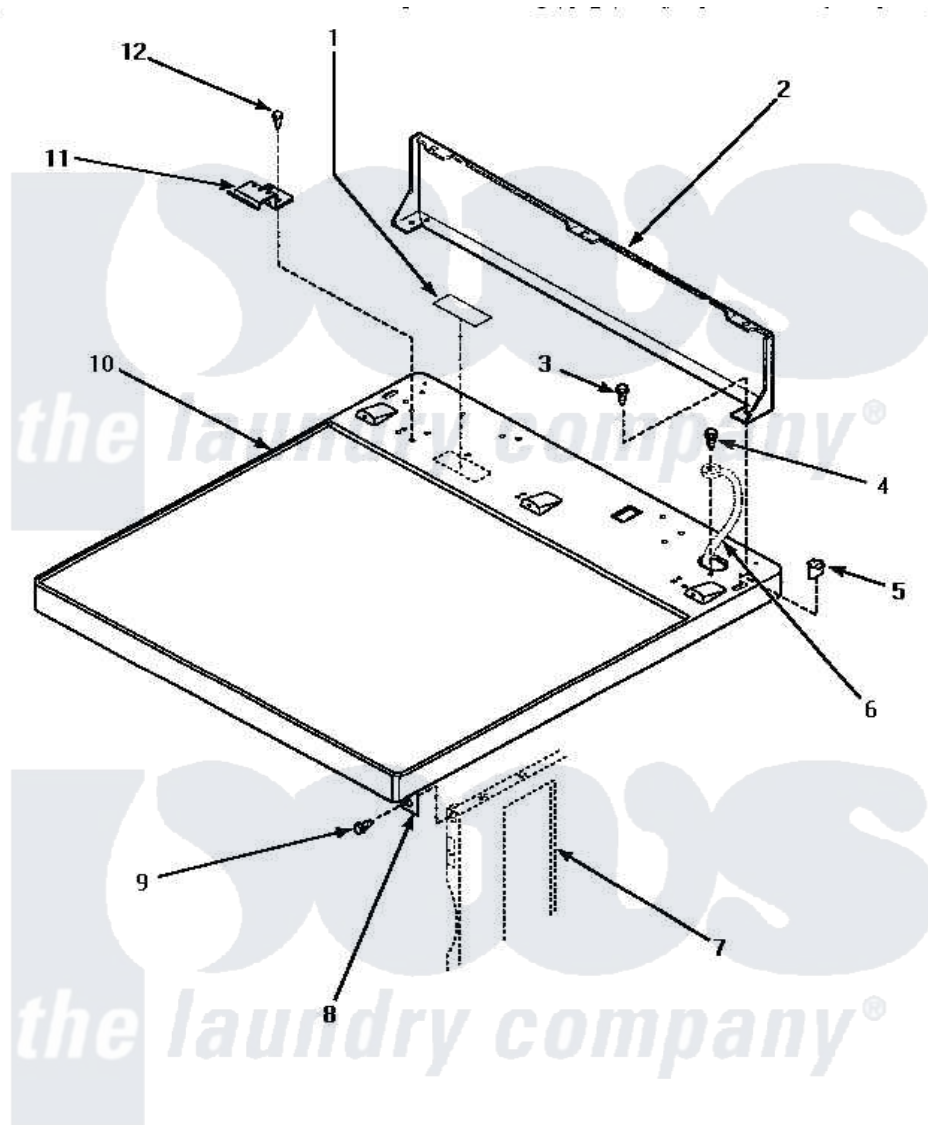

Amana LG4609L (BOM: P1163617W L) 02 - CABINET TOP & CONTROL HOOD REAR PANEL

CABINET TOP AND CONTROL HOOD REAR PANEL

Amana [Residential Amana LG4609L \(BOM: P1163617W L\) Dryer Parts](#) Parts Diagram 02 - CABINET TOP & CONTROL HOOD REAR PANEL

[Click on the part number to view part](#)

Item	Original Part Number	Replaced By	Status	Part Description
1	24903		Not Available	STICKER,DISCONNECT POW
2	500343		Not Available	PANEL,BACK(HOME HOOD)
3	501086	90767		Screw, 8A X 3/8 HeX Washer Head Tapping
4	20530			Screw, 10-24 x 3/8 Hex
5	501242		Not Available	CLIP,TUBULAR INSERT
6	Y00000000		Not Available	SEE NOTE GROUND WIRE FROM REAR BULKHEAD, GREEN
7	Y00000000		Not Available	SEE NOTE CABINET
8	500084	40130801		Bracket, Top Mount
9	33562	27001200		Screw
10	500085WP	37001027		Panel, Top
"	500085LP	510029LP		Kit Top Panel W/Hdw domestic
11	501241	Y503876		Clip, Hold Down