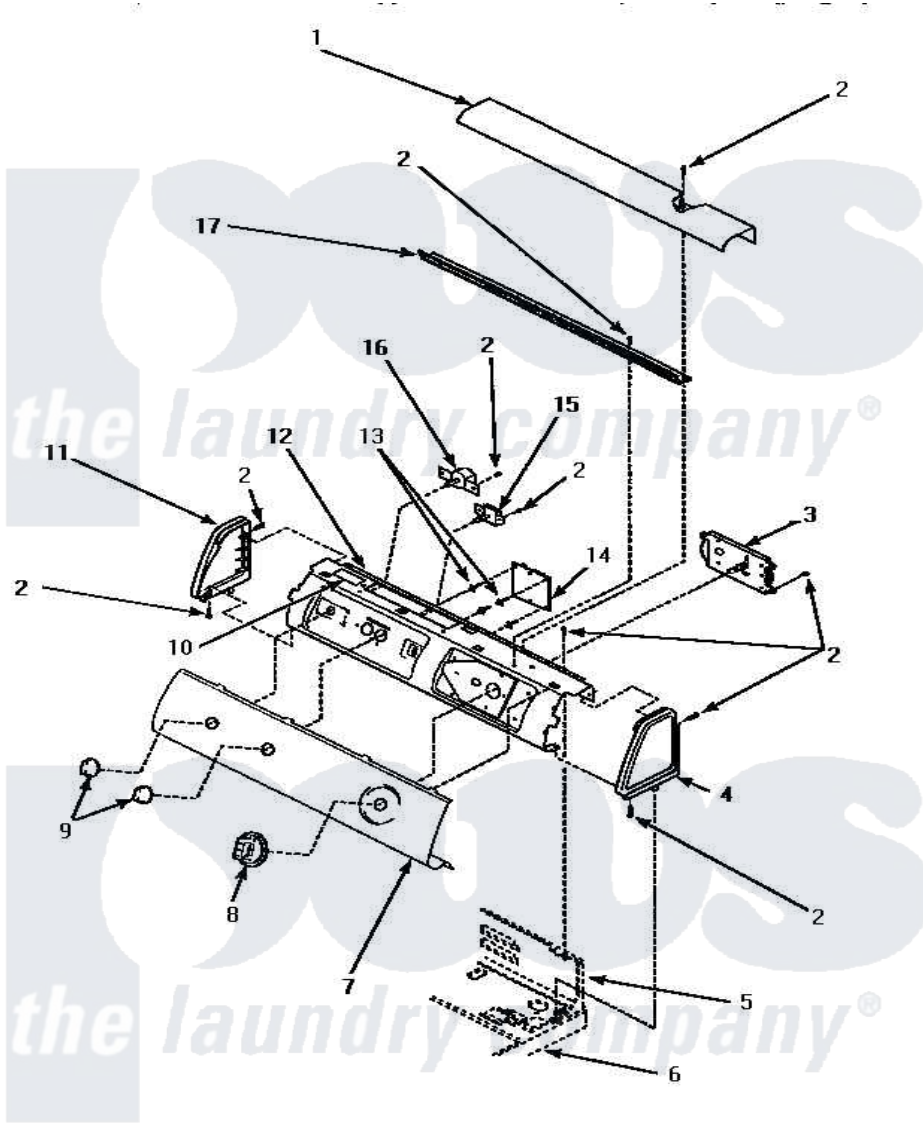

**Amana LG4609L (BOM: P1163617W L) 06 - GRAPHIC PANEL, CONTROL HOOD & CONTROLS**

**GRAPHIC PANEL, CONTROL HOOD AND CONTROLS**

Amana [Residential Amana LG4609L \(BOM: P1163617W L\) Dryer Parts](#) Parts Diagram 06 - GRAPHIC PANEL, CONTROL HOOD & CONTROLS  
 Click on the part number to view part

Item	Original Part Number	Replaced By	Status	Part Description
"	NOTE:		Not Available	IF DRYER IS INSTALLED IN A MANUFACTURED (MOBILE) HOME, OR IF LOCAL CODES DO NOT PERMIT GROUNDING THROUGH THE NEUTRAL, THIS WIRE WILL NOT BE CONNECTED TO THE DR
1	500302		Not Available	COVER, TOP
2	501086	<a href="#">90767</a>		Screw, 8A X 3/8 HeX Washer Head Tapping
3	501259	<a href="#">502968P</a>		Timer 5 Cycle Package
4	34817W		Not Available	PANEL, END-RH
5	Y00000000		Not Available	SEE NOTE CONTROL HOOD REAR PANEL
6	Y00000000		Not Available	SEE NOTE CABINET TOP
7	501261		Not Available	PANEL, GRAPHIC
8	500311	<a href="#">502220W</a>		Knob, Timer

9	<a href="#">34847</a>		Assembly, Knob-Rotary
10	24903	Not Available	STICKER,DISCONNECT POW
11	<a href="#">34816</a>		Panel, End
12	500300	Not Available	BRACKET,CONTROL SUPPORT-MECH
13	<a href="#">501523</a>		Support, Circuit Board
14	501266	Not Available	ASSY, ELECT
15	<a href="#">500823</a>		Signal, Rotary
16	<a href="#">62173</a>		Switch, Temperature Select
17	500305	Not Available	DIFFUSER W/OUT HOLE