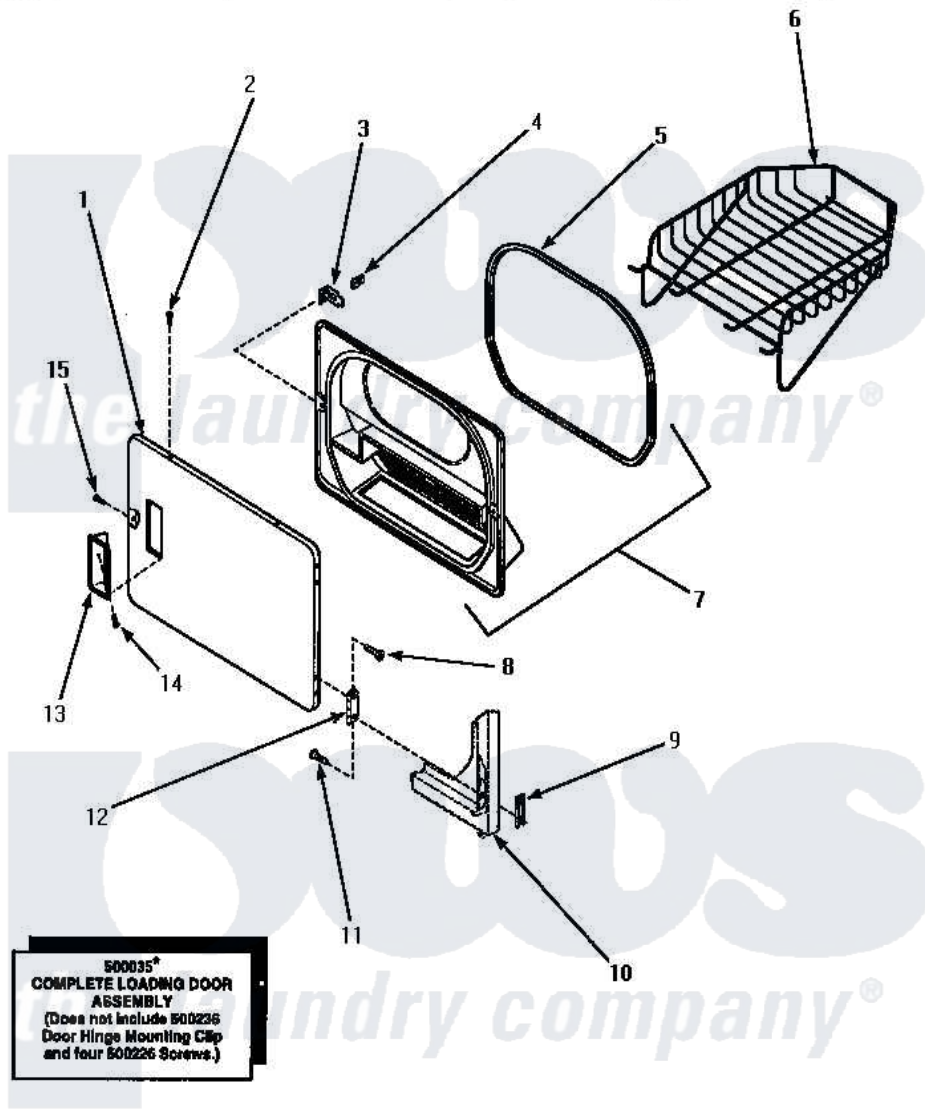

# Amana LG4609L (BOM: P1163617W L) 09 - LOADING DOOR WITH DRYING RACK

## LOADING DOOR WITH DRYING RACK

Amana [Residential Amana LG4609L \(BOM: P1163617W L\) Dryer Parts](#) Parts Diagram 09 - LOADING DOOR WITH DRYING RACK

[Click on the part number to view part](#)

Item	Original Part Number	Replaced By	Status	Part Description
1	<a href="#">500040L</a>			Assembly, Door-Home
"	<a href="#">500040W</a>			Assembly, Door-Home
2	<a href="#">500226</a>			Screw, 8b-16 x 5/8 Tap
3	500223	<a href="#">40116201</a>		Bracket, Door Strike
4	500039	<a href="#">510181</a>		Strike Doormetal
5	500200		Not Available	SEAL,DOOR
6	501295P		Not Available	RACK, DRYING
7	500199		Not Available	ASSY,LINER & SEAL
8	<a href="#">500226</a>			Screw, 8b-16 x 5/8 Tap
9	<a href="#">500236</a>			Clip, Door Hinge Mount
10	Y00000000		Not Available	SEE NOTE FRONT PANEL
11	<a href="#">500226</a>			Screw, 8b-16 x 5/8 Tap
12	500041	<a href="#">Y503676</a>		Hinge, Door And Top
13	500042L		Not Available	PULL,DOOR
"	500042W		Not Available	PULL,DOOR

14	500297	<a href="#">8281236</a>	Screw
15	<a href="#">500226</a>		Screw, 8b-16 x 5/8 Tap
NI	500035W	Not Available	ASSY,DOOR-HOME
"	500035L	Not Available	ASSY,DOOR-HOME