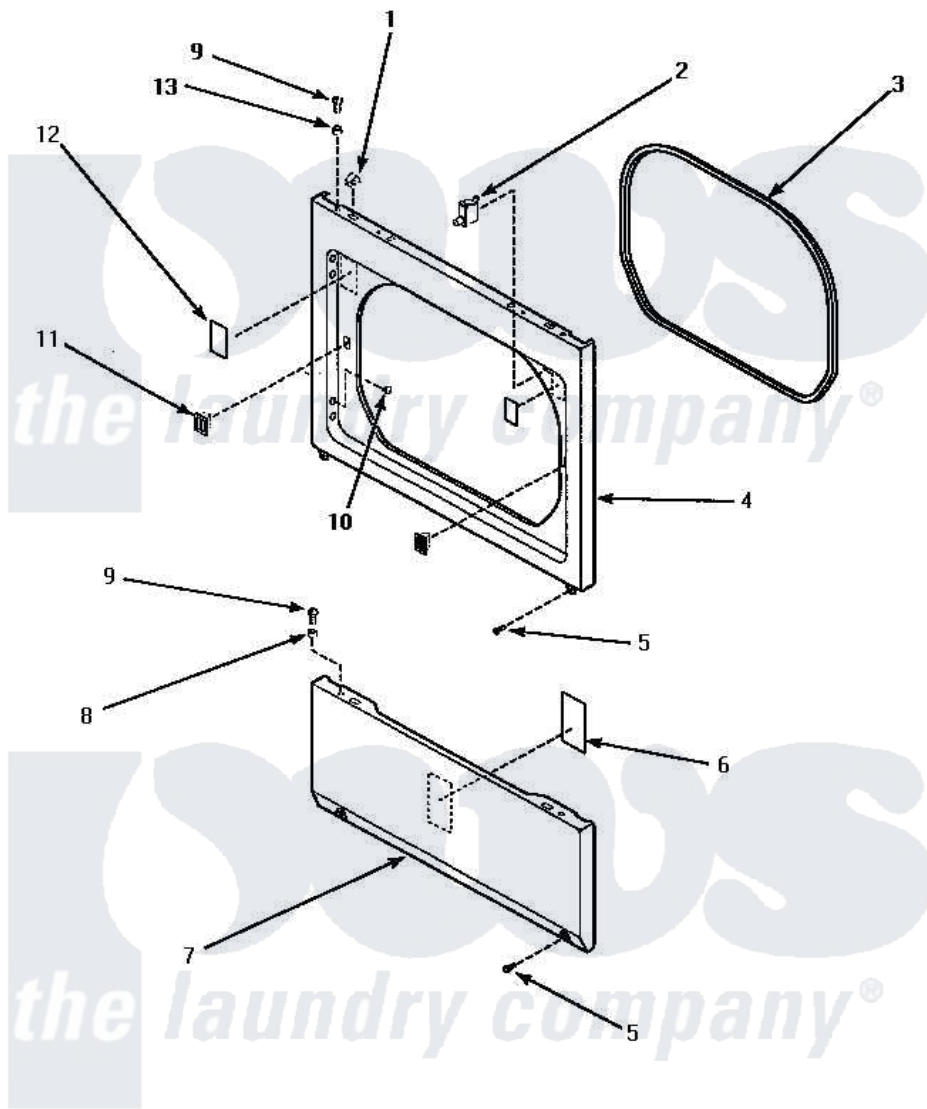

Amana LG4609L (BOM: P1163617W L) 10 - LOWER ACCESS PANEL, FRONT PANEL & SEAL

LOWER ACCESS PANEL, FRONT PANEL AND SEAL

Amana [Residential Amana LG4609L \(BOM: P1163617W L\) Dryer Parts](#) Parts Diagram 10 - LOWER ACCESS PANEL, FRONT PANEL & SEAL

[Click on the part number to view part](#)

Item	Original Part Number	Replaced By	Status	Part Description
1	28835	22001650		Fastener, Spring
2	Y62872	W10169313		Switch-Dor
3	500034			Seal, Front Panel
4	500033W		Not Available	PANEL, FRONT
"	500033H		Not Available	PANEL,FRONT
"	500033L			Panel, Front
5	33562	27001200		Screw
6	500670		Not Available	STICKER NG OR MIXED GA
7	500044L		Not Available	PANEL, ACCESS (ALMOND)
"	500044H		Not Available	PANEL,ACCESS
"	500044W	40045301WP		Panel, Access
8	56079	505187		Locator, Panel
9	32671	Y014874		Screw, Idler Arm And Sleeve
10	500227	505295		Screw, No.8ab-16 x 3/4 PH
11	54660	LA-1003		Door Catch Kit