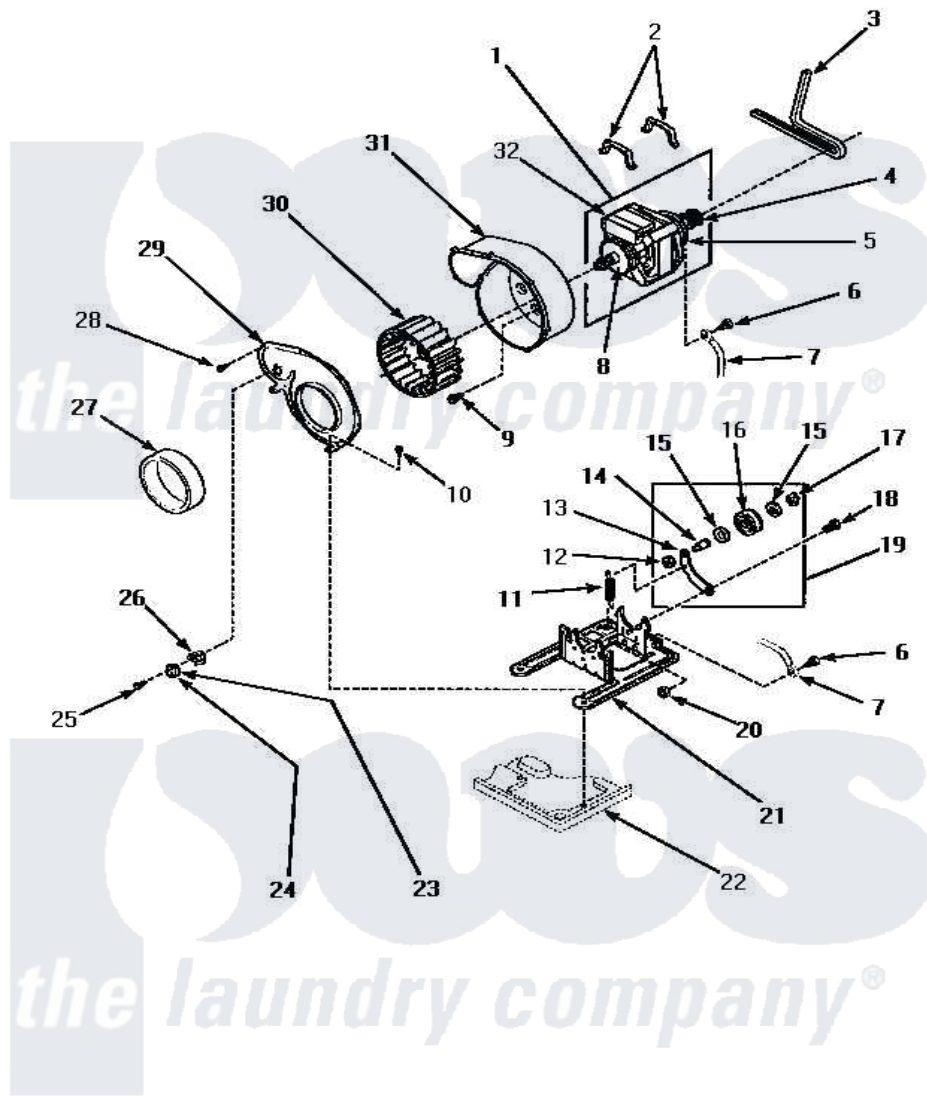

Amana LG4609L (BOM: P1163617W L) 11 - MOTOR, EXHAUST FAN & BELT

MOTOR, EXHAUST FAN AND BELT

Amana [Residential Amana LG4609L \(BOM: P1163617W L\) Dryer Parts](#) Parts Diagram 11 - MOTOR, EXHAUST FAN & BELT

[Click on the part number to view part](#)

Item	Original Part Number	Replaced By	Status	Part Description
1	501211	2200376		Motor
2	Y58047	660658		Clamp, Motor Mounting 343481 685441
3	59174	40111201		Belt, Cylinder
4	500011			Pulley, Motor
5	58044A		Not Available	MOUNT,MOTOR-LOCKING
6	20530			Screw, 10-24 x 3/8 Hex
7	Y00000000		Not Available	SEE NOTE GROUND WIRE FROM MOTOR TO MOUNTING BRACKET, GREEN
8	58044A		Not Available	MOUNT,MOTOR-LOCKING
9	Y31645	27001200		Screw
10	33562	27001200		Screw
11	56076			Spring, Idler
12	56156	358160		Nut

13	500910	37001144	Assembly- Idler
14	56461		Shaft
15	52549		Washer, 501 ID X3/4 Odx
16	Y54414		Assembly, Wheel And Bearing
17	23748		Ring, Retaining
18	500824		Screw, 1/4-20 Unc Hex
19	500269	37001287	Assembly, Idler Lever/Shaft/Pulley
20	52566	27001225	Nut, Jam Mid Lock 1/4-20
21	500822	503613	Mount, Motor
22	Y00000000	Not Available	SEE NOTE BASE
23	59500		Assembly, Thermistor
25	23222	3177991	Screw
27	500313		Seal, Blower Housing
28	31260		Screw, No.8 X 3/8 Ind H
29	500078	511969P	Kit Blower Housing And Cover
30	56000	510139P	Assembly Blower Fan Package
31	56020		Housing, Blower
32	501218	Not Available	MOTOR SWITCH (DOES NOT INCLUDE THERMAL PROT