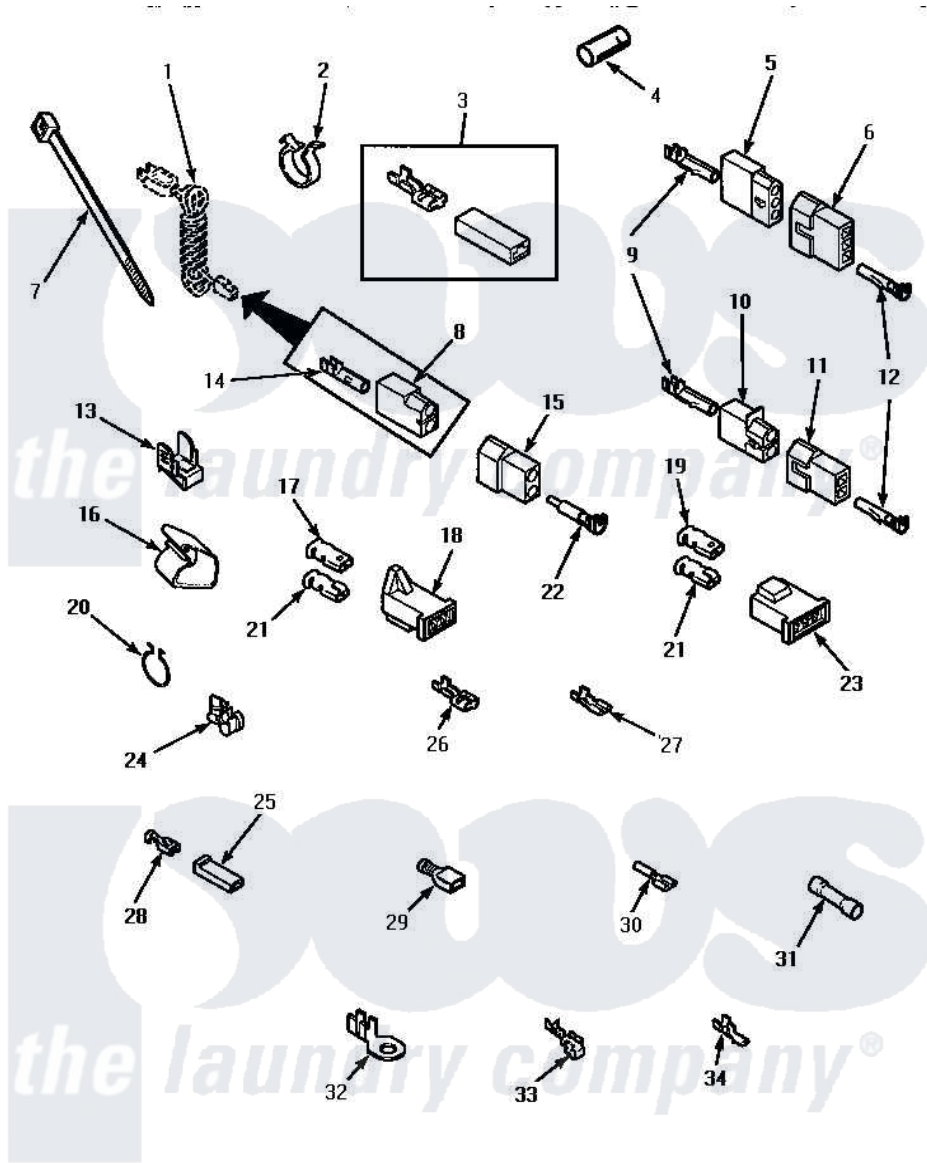

Amana LG4609L (BOM: P1163617W L) 14 - TERMINALS

TERMINALS

Amana [Residential Amana LG4609L \(BOM: P1163617W L\) Dryer Parts](#) Parts Diagram 14 - TERMINALS

[Click on the part number to view part](#)

Item	Original Part Number	Replaced By	Status	Part Description
1	Y00000000		Not Available	SEE NOTE POWER CORD
2	61510	504034		Clip, Wire
3	Y00237			Terminal-Female 1/4 ((1) 12 GAUGE Wire Or(2) 18 GA
4	Y21365	503670		Sleeve Insulator
5	23039	697780		Receptacle,
6	23040			Plug-3 Circuit
7	55881	M0321209		Tie-Electrical
8	56265			Receptacle, 2 Circuit
9	Y00117	5011-XX		093 Female Socket
10	56451			Receptacle, 2 Circuit
11	56448			Terminal Block Plug
12	Y00116			Terminal, Pin-Male
13	Y00161	B5733302		Clip, Ground
14	00130			Terminal, Pin-1/8 Femal
15	56266			Plug
16	35521		Not Available	CLIP,HARNESS HOLDER