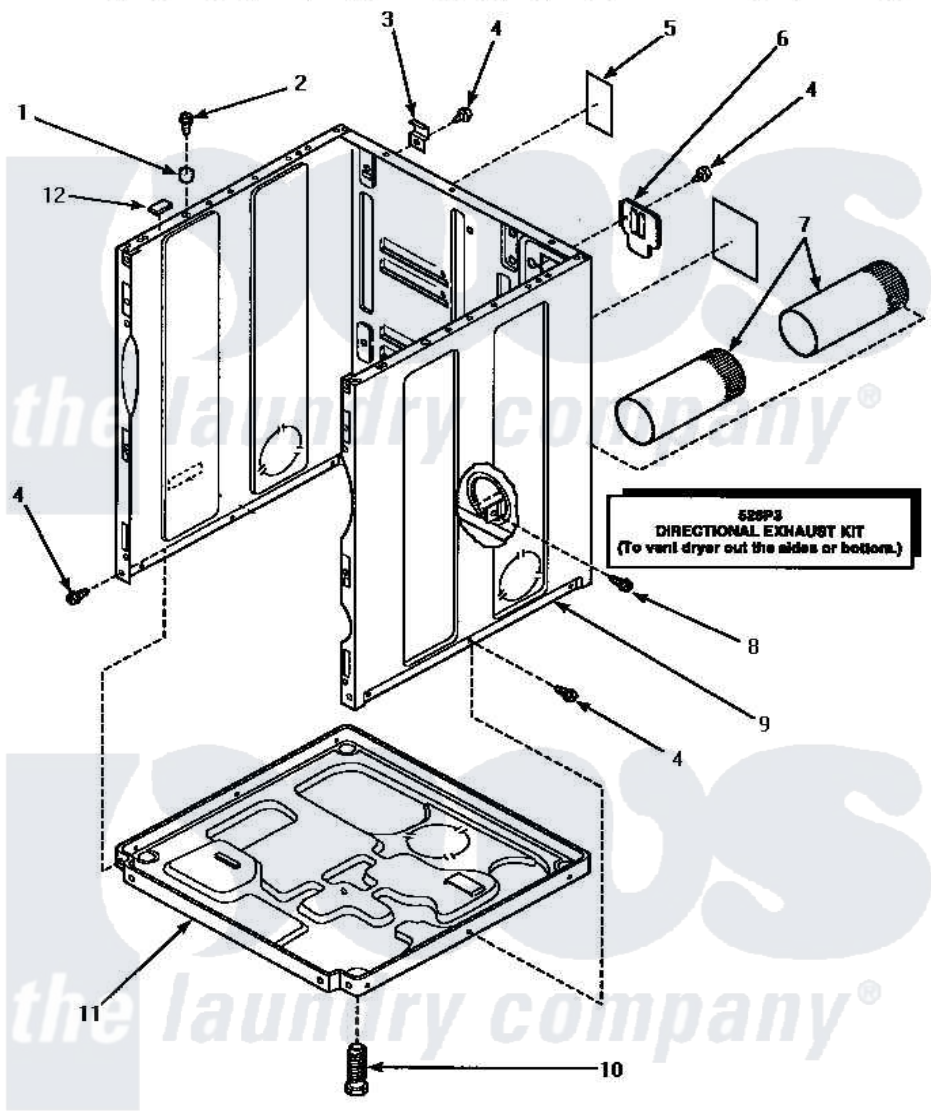

Amana LG4609W (BOM: P1163616W W) 03 - CABINET, EXHAUST DUCT & BASE

CABINET, EXHAUST DUCT AND BASE

Amana [Residential Amana LG4609W \(BOM: P1163616W W\) Dryer Parts](#) Parts Diagram 03 - CABINET, EXHAUST DUCT & BASE

[Click on the part number to view part](#)

| Item | Original Part Number | Replaced By | Status | Part Description |
|------|-------------------------|--------------------------|---------------|-----------------------------|
| 1 | 56079 | 505187 | | Locator, Panel |
| 2 | 32671 | Y014874 | | Screw, Idler Arm And Sleeve |
| 3 | 500003 | | | Hinge, Top |
| 4 | 33562 | 27001200 | | Screw |
| 5 | 500670 | | Not Available | STICKER NG OR MIXED GA |
| 6 | 500114 | 510903 | | Plate Access Panel |
| 7 | 500064 | 505518 | | Duct, Exhaust |
| 8 | 501668 | 503688 | | Screw, 10B-16 X .34 I |
| 9 | 500001WP | 37001284 | | Cabinet As Pack |
| " | 500001HP | | Not Available | ASSY, CABINET |
| " | 500001LP | 727P3L | | Kit Dryer Panels |
| 10 | Y500101 | | | Leg, Leveling |
| 11 | 500070 | | | Base, Dryer |
| 12 | Y56128 | | | Pad, Bumper |
| NI | 528P3 | | | Directional Exhaust Kit |