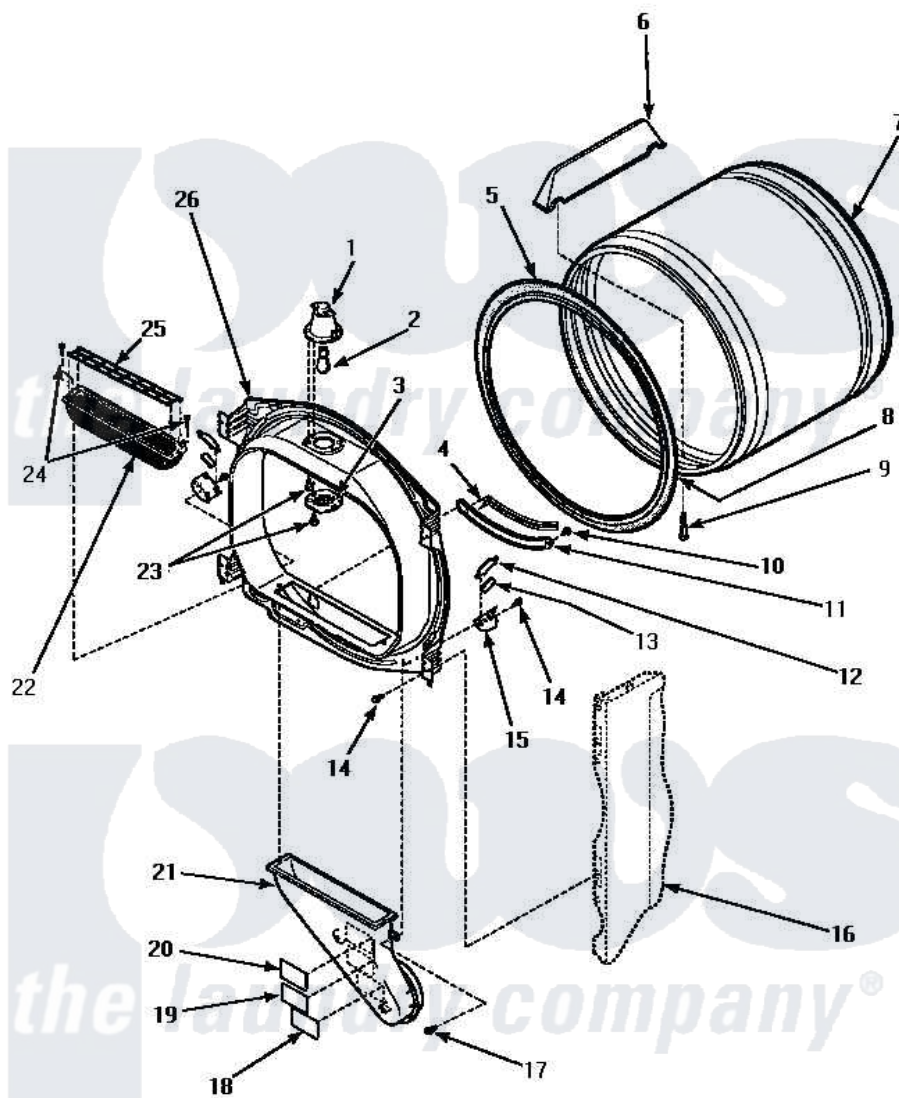

Amana LG4609W (BOM: P1163616W W) 04 - FR BLKHD, AIR DUCT, FELT SEAL & CYLINDER

FRONT BULKHEAD, AIR DUCT, FELT SEAL AND CYLINDER

Amana Residential Amana LG4609W (BOM: P1163616W W) Dryer Parts Parts Diagram 04 - FR BLKHD, AIR DUCT, FELT SEAL & CYLINDER

[Click on the part number to view part](#)

Item	Original Part Number	Replaced By	Status	Part Description
1	500153		Not Available	CYLINDER LIGHT HOUSING
2	Y60954	67001316		Bulb, Light
3	500094		Not Available	LENS,DRUM LIGHT
4	501247			Sensor, Moisture
5	501801	37001132		Seal, Cylinder
6	500022	510102		Baffle- SH
7	500735P		Not Available	ASSY,CYLINDER-HOME
8	22506P	511637P		Adh Dow 737 Clr 3 Oz Tube
9	Y62588			Screw, 10BT-12 X 1 Tap
10	501668	503688		Screw, 10B-16 X .34 I
11	501246		Not Available	MOUNTING,MOISTURE SENSOR
12	501553	37001298		Glide- Dry
13	500121	510189		Pad Felt
14	501668	503688		Screw, 10B-16 X .34 I