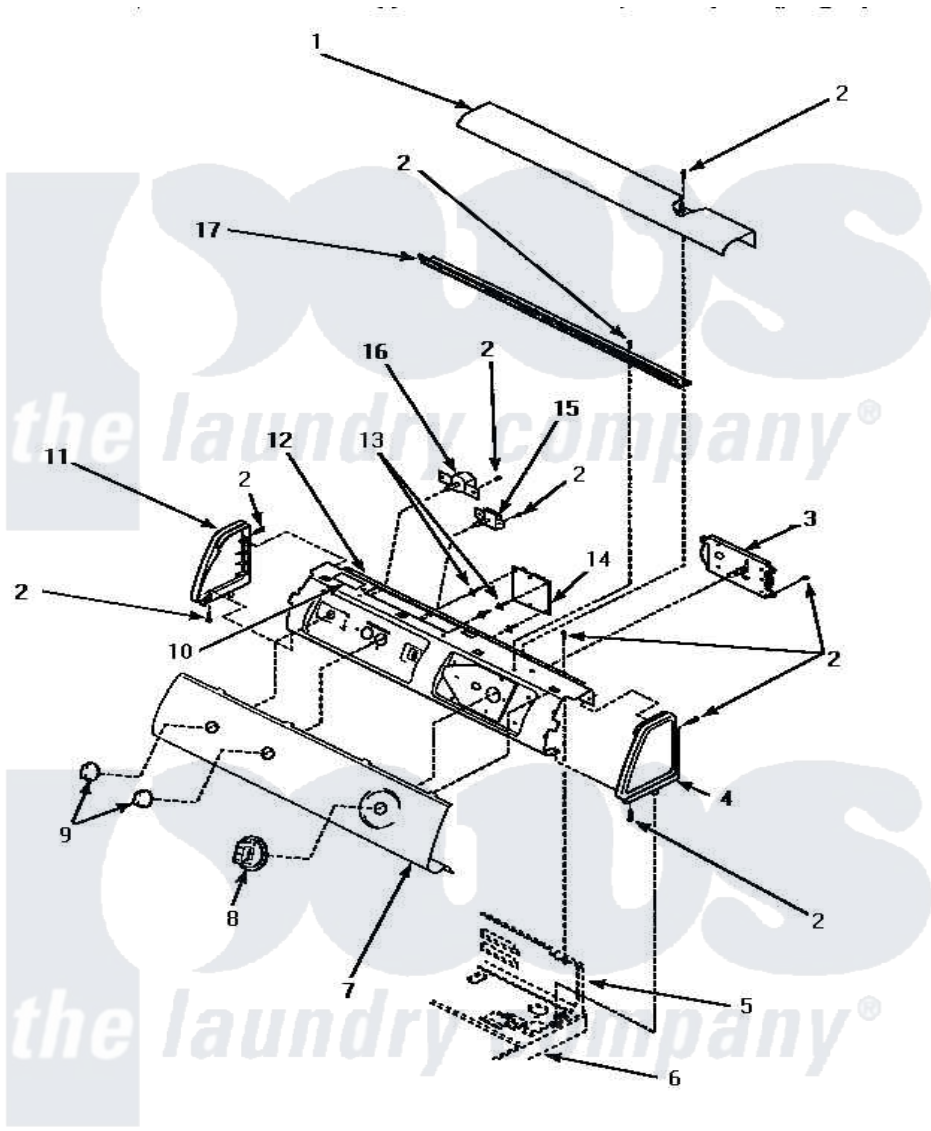

Amana LG4609W (BOM: P1163616W W) 06 - GRAPHIC PANEL, CONTROL HOOD & CONTROLS

GRAPHIC PANEL, CONTROL HOOD AND CONTROLS

Amana [Residential Amana LG4609W \(BOM: P1163616W W\) Dryer Parts](#) Parts Diagram 06 - GRAPHIC PANEL, CONTROL HOOD & CONTROLS
 Click on the part number to view part

Item	Original Part Number	Replaced By	Status	Part Description
"	NOTE:		Not Available	IF DRYER IS INSTALLED IN A MANUFACTURED (MOBILE) HOME, OR IF LOCAL CODES DO NOT PERMIT GROUNDING THROUGH THE NEUTRAL, THIS WIRE WILL NOT BE CONNECTED TO THE DR
1	500302		Not Available	COVER, TOP
2	501086	90767		Screw, 8A X 3/8 HeX Washer Head Tapping
3	501259	502968P		Timer 5 Cycle Package
4	34817W		Not Available	PANEL, END-RH
5	Y00000000		Not Available	SEE NOTE CONTROL HOOD REAR PANEL
6	Y00000000		Not Available	SEE NOTE CABINET TOP
7	501261		Not Available	PANEL, GRAPHIC
8	500311	502220W		Knob, Timer

9	34847		Assembly, Knob-Rotary
10	24903	Not Available	STICKER,DISCONNECT POW
11	34816		Panel, End
12	500300	Not Available	BRACKET,CONTROL SUPPORT-MECH
13	501523		Support, Circuit Board
14	501266	Not Available	ASSY, ELECT
15	500823		Signal, Rotary
16	62173		Switch, Temperature Select
17	500305	Not Available	DIFFUSER W/OUT HOLE