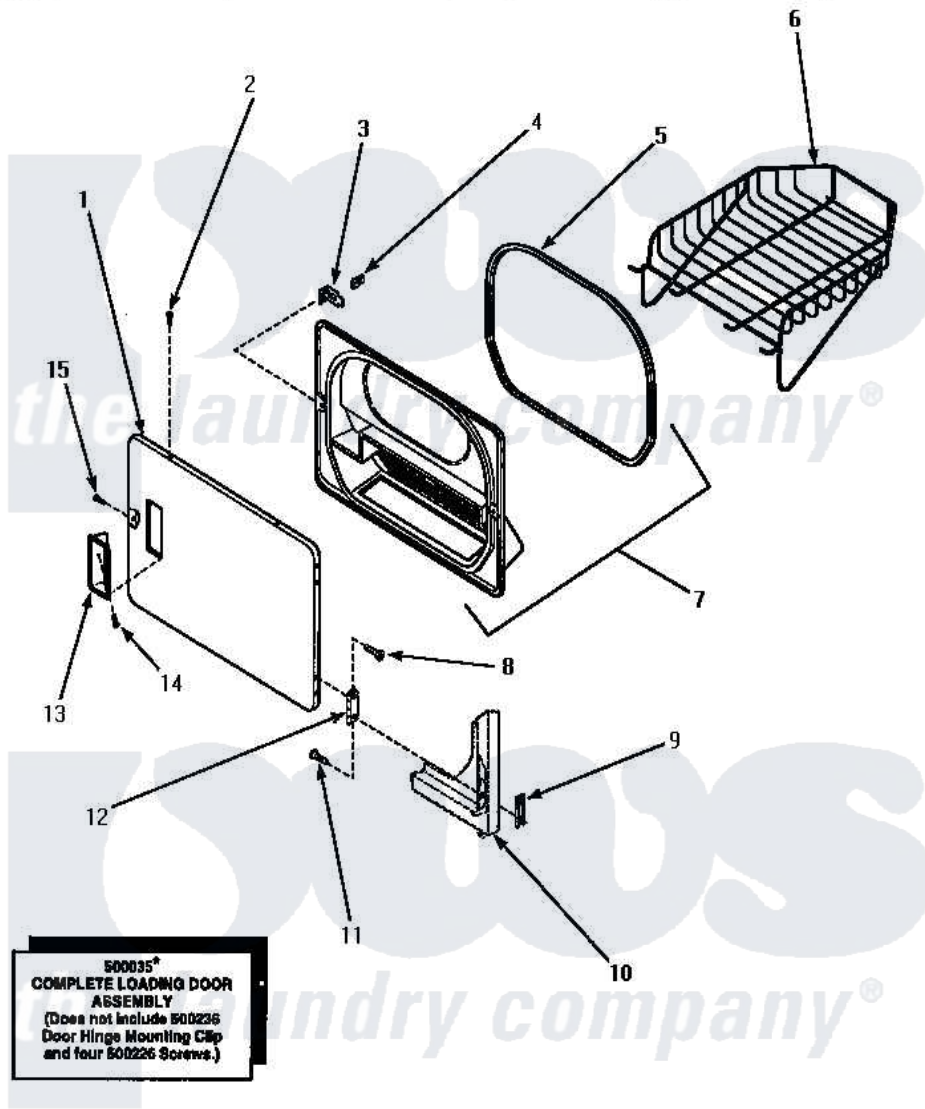

Amana LG4609W (BOM: P1163616W W) 09 - LOADING DOOR WITH DRYING RACK

LOADING DOOR WITH DRYING RACK

Amana Residential Amana LG4609W (BOM: P1163616W W) Dryer Parts Parts Diagram 09 - LOADING DOOR WITH DRYING RACK

[Click on the part number to view part](#)

Item	Original Part Number	Replaced By	Status	Part Description
1	500040L			Assembly, Door-Home
"	500040W			Assembly, Door-Home
2	500226			Screw, 8b-16 x 5/8 Tap
3	500223	40116201		Bracket, Door Strike
4	500039	510181		Strike Doormetal
5	500200		Not Available	SEAL,DOOR
6	501295P		Not Available	RACK, DRYING
7	500199		Not Available	ASSY,LINER & SEAL
8	500226			Screw, 8b-16 x 5/8 Tap
9	500236			Clip, Door Hinge Mount
10	Y00000000		Not Available	SEE NOTE FRONT PANEL
11	500226			Screw, 8b-16 x 5/8 Tap
12	500041	Y503676		Hinge, Door And Top
13	500042L		Not Available	PULL,DOOR
"	500042W		Not Available	PULL,DOOR

14	500297	8281236	Screw
15	500226		Screw, 8b-16 x 5/8 Tap
NI	500035W	Not Available	ASSY,DOOR-HOME
"	500035L	Not Available	ASSY,DOOR-HOME