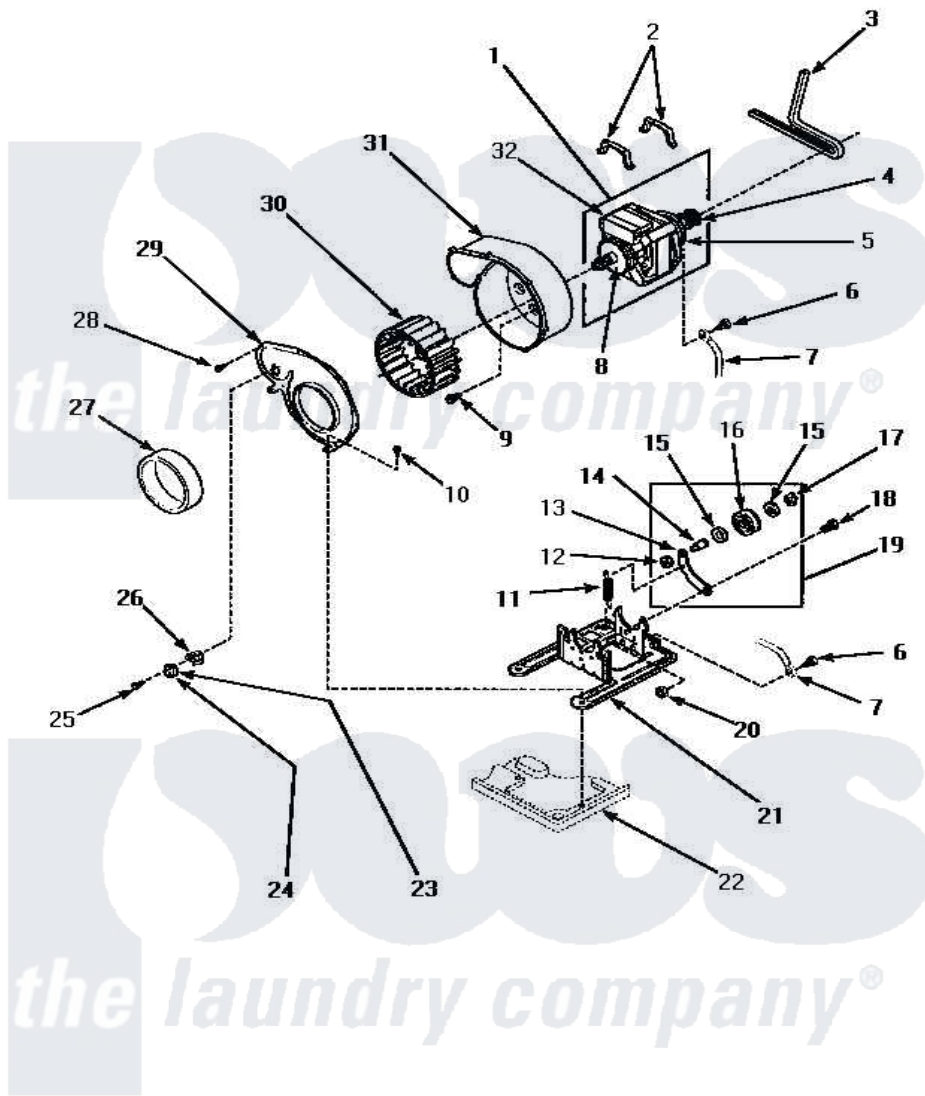

**Amana LG4609W (BOM: P1163616W W) 11 - MOTOR, EXHAUST FAN & BELT**

**MOTOR, EXHAUST FAN AND BELT**

Amana Residential Amana LG4609W (BOM: P1163616W W) Dryer Parts Parts Diagram 11 - MOTOR, EXHAUST FAN & BELT

Click on the part number to view part

Item	Original Part Number	Replaced By	Status	Part Description
1	501211	<a href="#">2200376</a>		Motor
2	Y58047	<a href="#">660658</a>		Clamp, Motor Mounting 343481 685441
3	59174	<a href="#">40111201</a>		Belt, Cylinder
4	<a href="#">500011</a>			Pulley, Motor
5	58044A		Not Available	MOUNT,MOTOR-LOCKING
6	<a href="#">20530</a>			Screw, 10-24 x 3/8 Hex
7	Y00000000		Not Available	SEE NOTE GROUND WIRE FROM MOTOR TO MOUNTING BRACKET, GREEN
8	58044A		Not Available	MOUNT,MOTOR-LOCKING
9	Y31645	<a href="#">27001200</a>		Screw
10	33562	<a href="#">27001200</a>		Screw
11	<a href="#">56076</a>			Spring, Idler
12	56156	<a href="#">358160</a>		Nut

13	500910	<a href="#">37001144</a>	Assembly- Idler
14	<a href="#">56461</a>		Shaft
15	<a href="#">52549</a>		Washer, 501 ID X3/4 Odx
16	<a href="#">Y54414</a>		Assembly, Wheel And Bearing
17	<a href="#">23748</a>		Ring, Retaining
18	<a href="#">500824</a>		Screw, 1/4-20 Unc Hex
19	500269	<a href="#">37001287</a>	Assembly, Idler Lever/Shaft/Pulley
20	52566	<a href="#">27001225</a>	Nut, Jam Mid Lock 1/4-20
21	500822	<a href="#">503613</a>	Mount, Motor
22	Y00000000	Not Available	SEE NOTE BASE
23	<a href="#">59500</a>		Assembly, Thermistor
25	23222	<a href="#">3177991</a>	Screw
27	<a href="#">500313</a>		Seal, Blower Housing
28	<a href="#">31260</a>		Screw, No.8 X 3/8 Ind H
29	500078	<a href="#">511969P</a>	Kit Blower Housing And Cover
30	56000	<a href="#">510139P</a>	Assembly Blower Fan Package
31	<a href="#">56020</a>		Housing, Blower
32	501218	Not Available	MOTOR SWITCH (DOES NOT INCLUDE THERMAL PROT